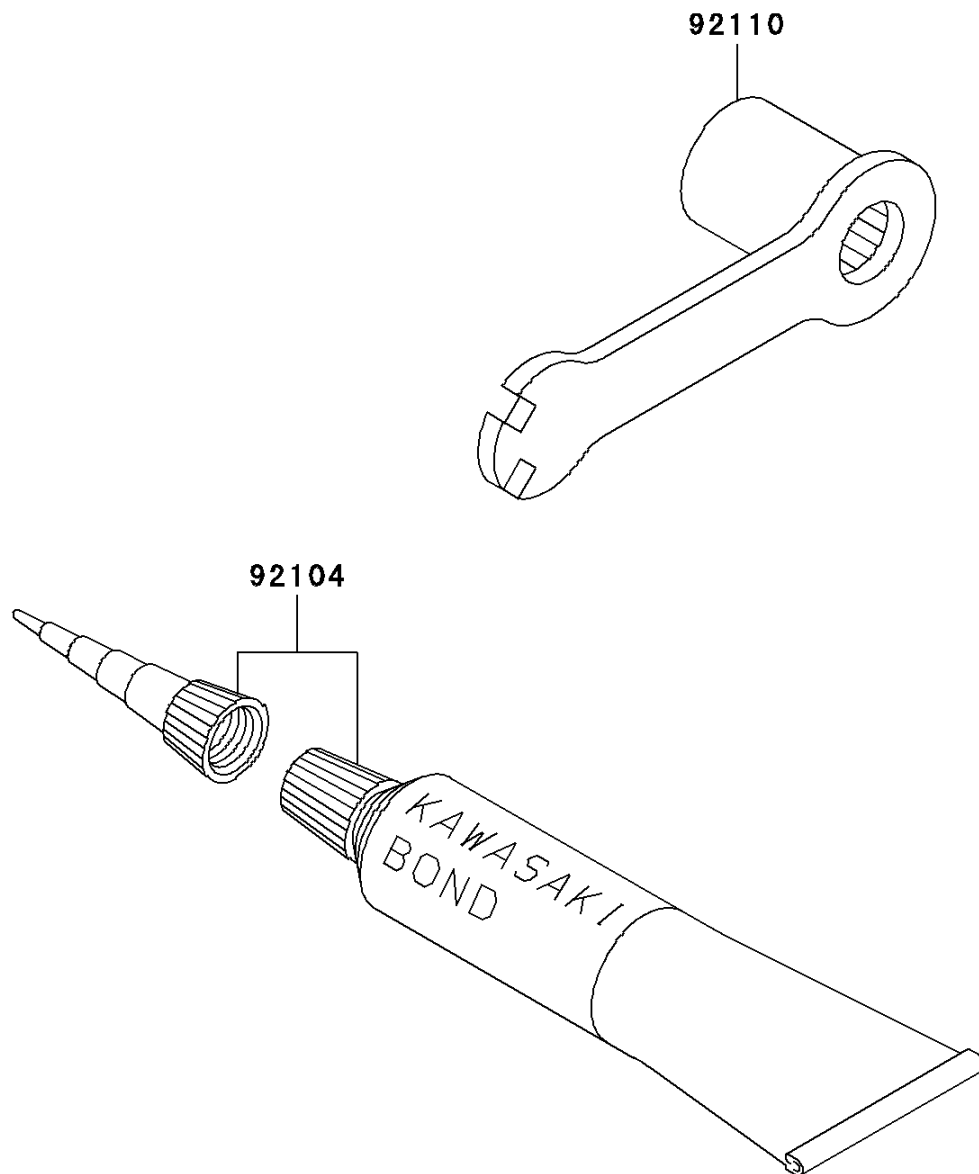

2002 KX65

PARTS DIAGRAM

Owner's Tools

F2810

2002 KX65

PARTS LIST

Owner's Tools

ITEM NAME	PART NUMBER	QUANTITY
GASKET-LIQUID,TUBE,100G,SILVER (Ref # 92104)	92104-002	1
TOOL-WRENCH,BOX,21MM&SPOKE (Ref # 92110)	92110-1119	1