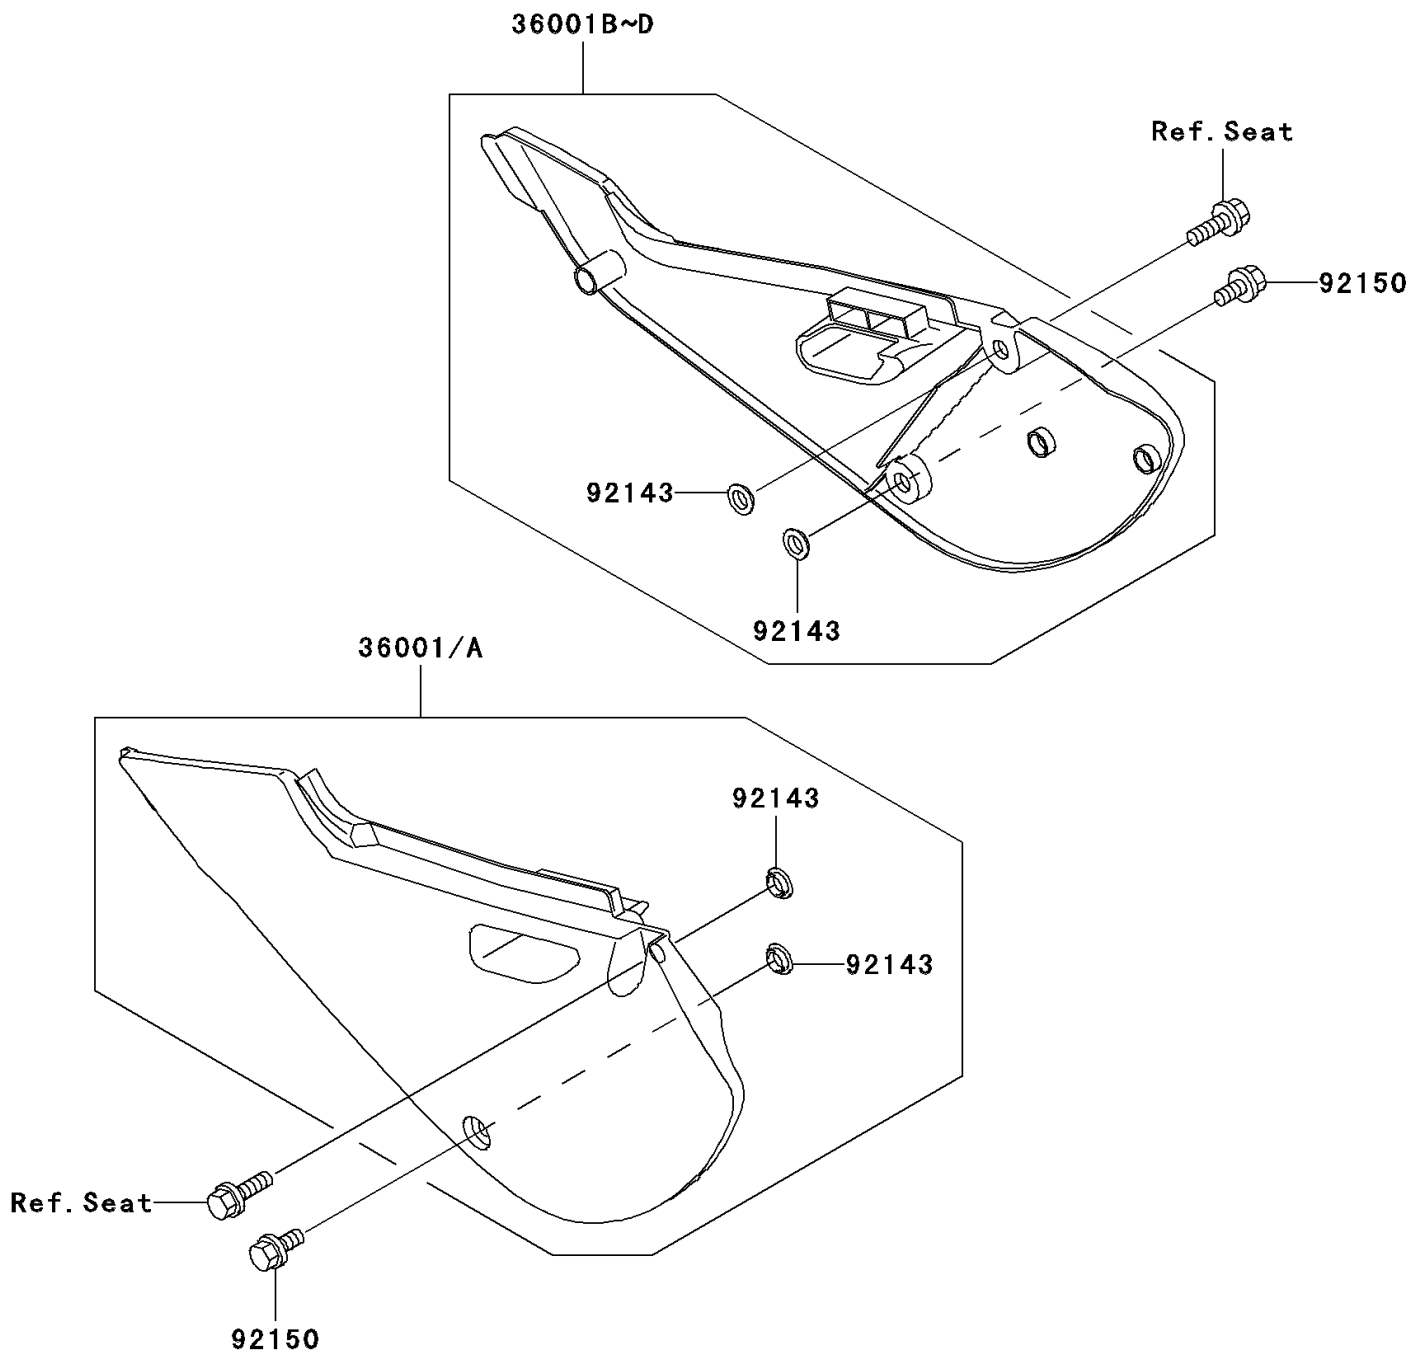

## PARTS DIAGRAM

### Side Covers

F2611

## PARTS LIST

### Side Covers

ITEM NAME	PART NUMBER	QUANTITY
COVER-SIDE,LH,P.WHITE (Ref # 36001A)	36001-1639-6F	1
COVER-SIDE,RH,P.WHITE (Ref # 36001D)	36001-1667-6F	1
COLLAR (Ref # 92143)	92143-1196	4
BOLT,6X14 (Ref # 92150)	92150-1340	2