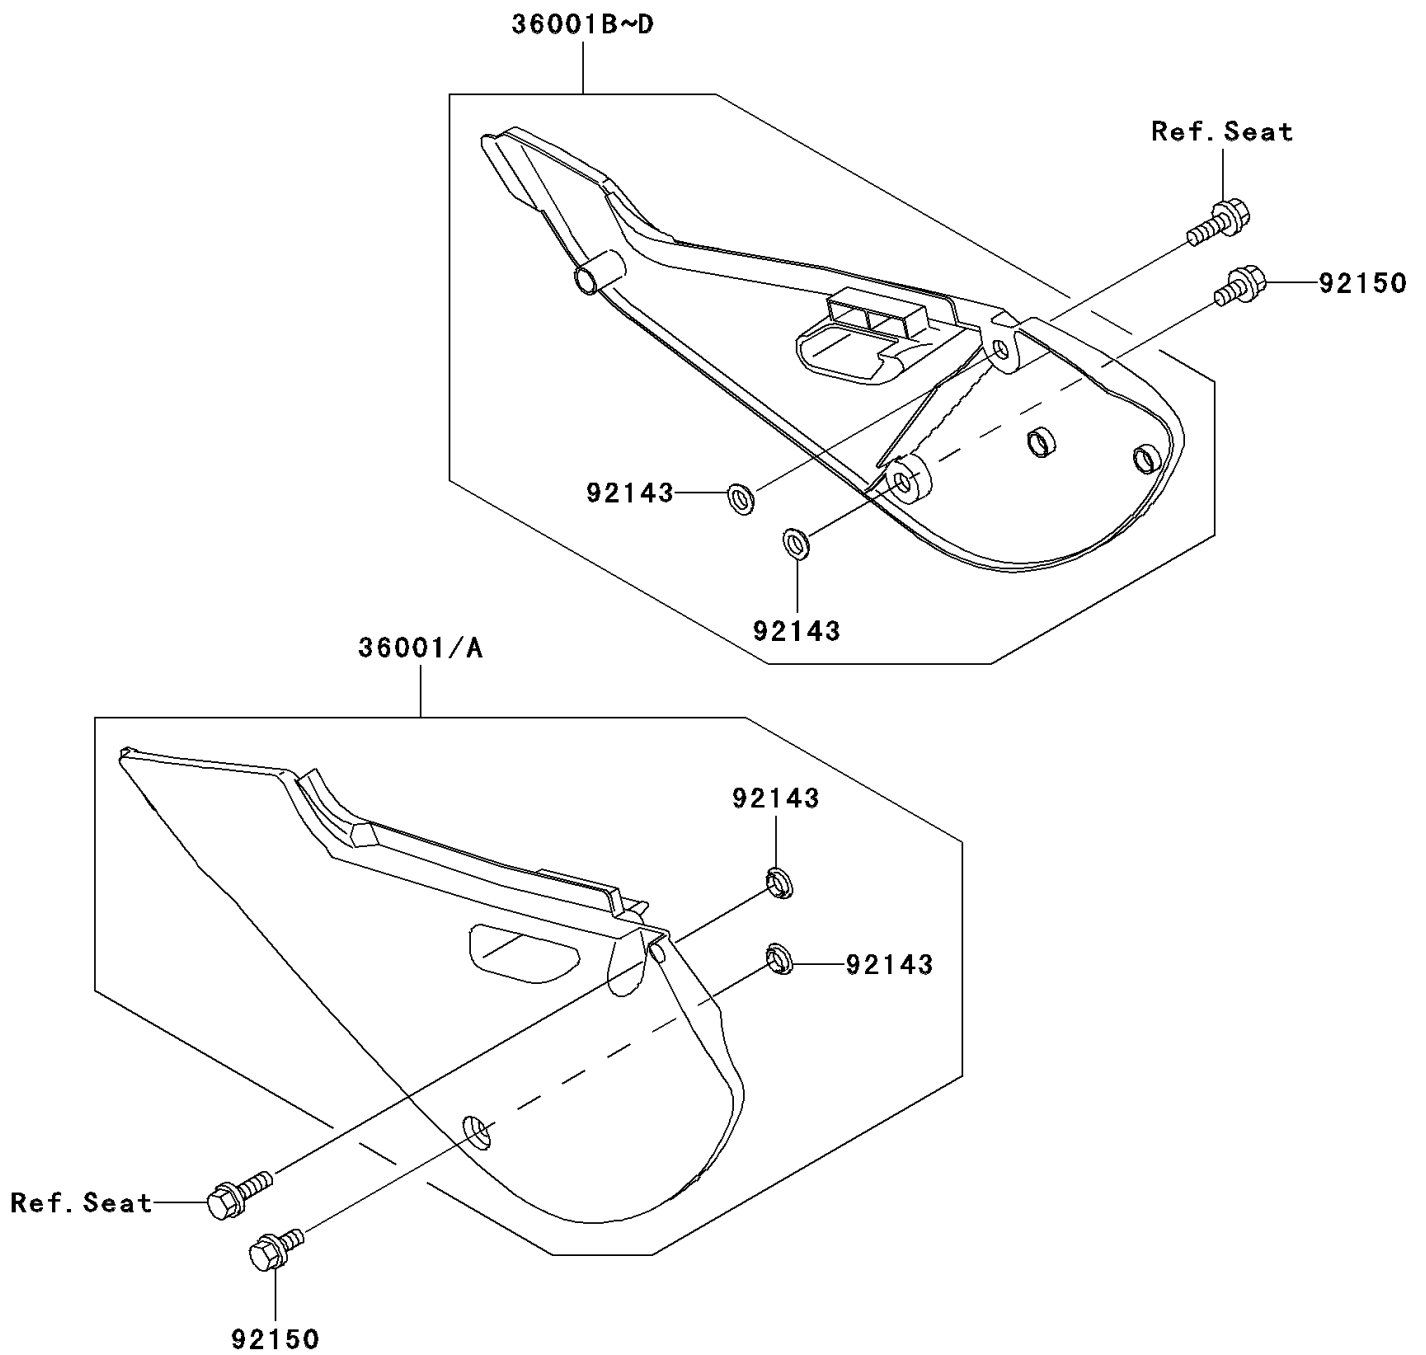

2001 KX65

PARTS DIAGRAM

Side Covers

F2611

2001 KX65

PARTS LIST

Side Covers

ITEM NAME

PART NUMBER

QUANTITY
