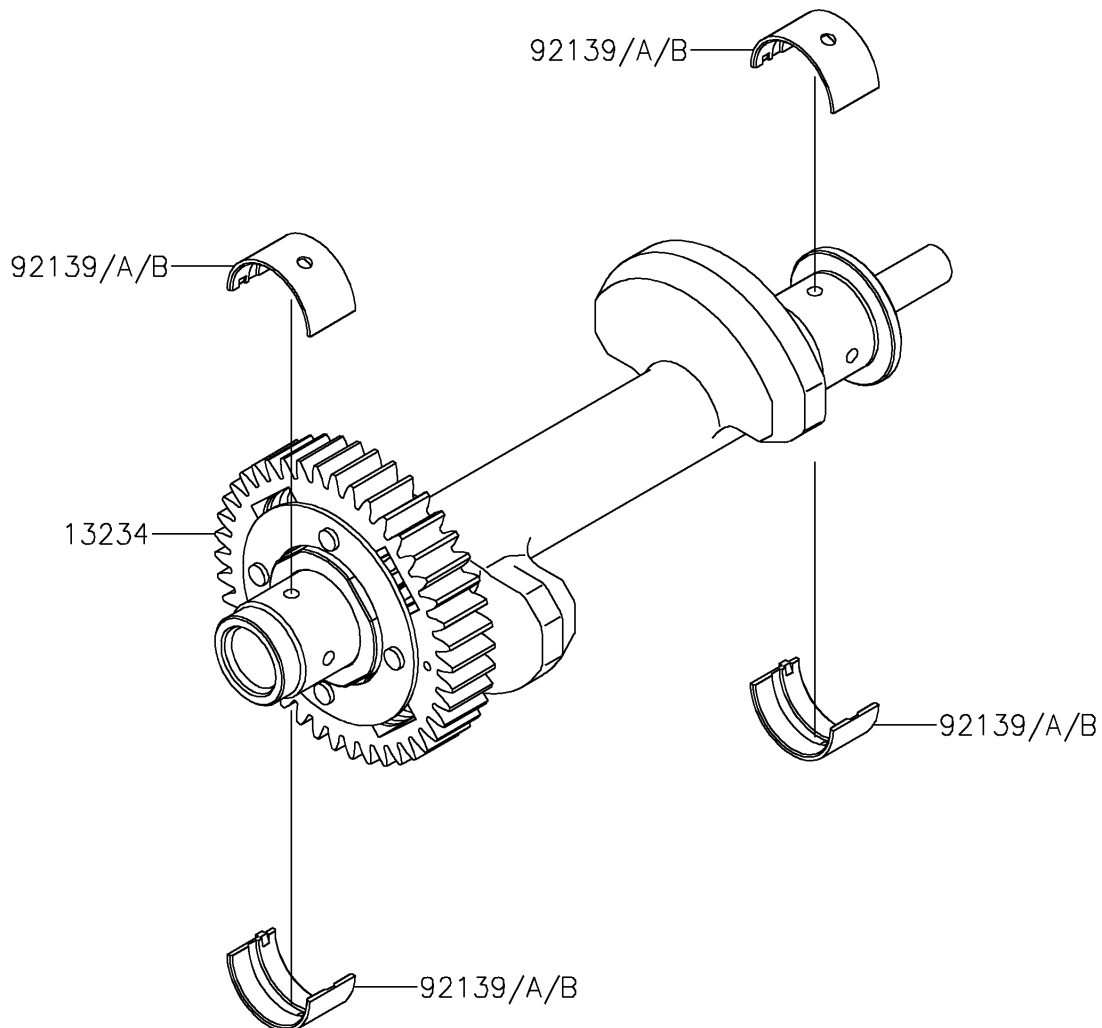

2022 Z650RS ABS

PARTS DIAGRAM

Balancer

E1323

2022 Z650RS ABS

PARTS LIST

Balancer

Kawasaki

Let the Good Times Roll®

ITEM NAME

PART NUMBER

QUANTITY
