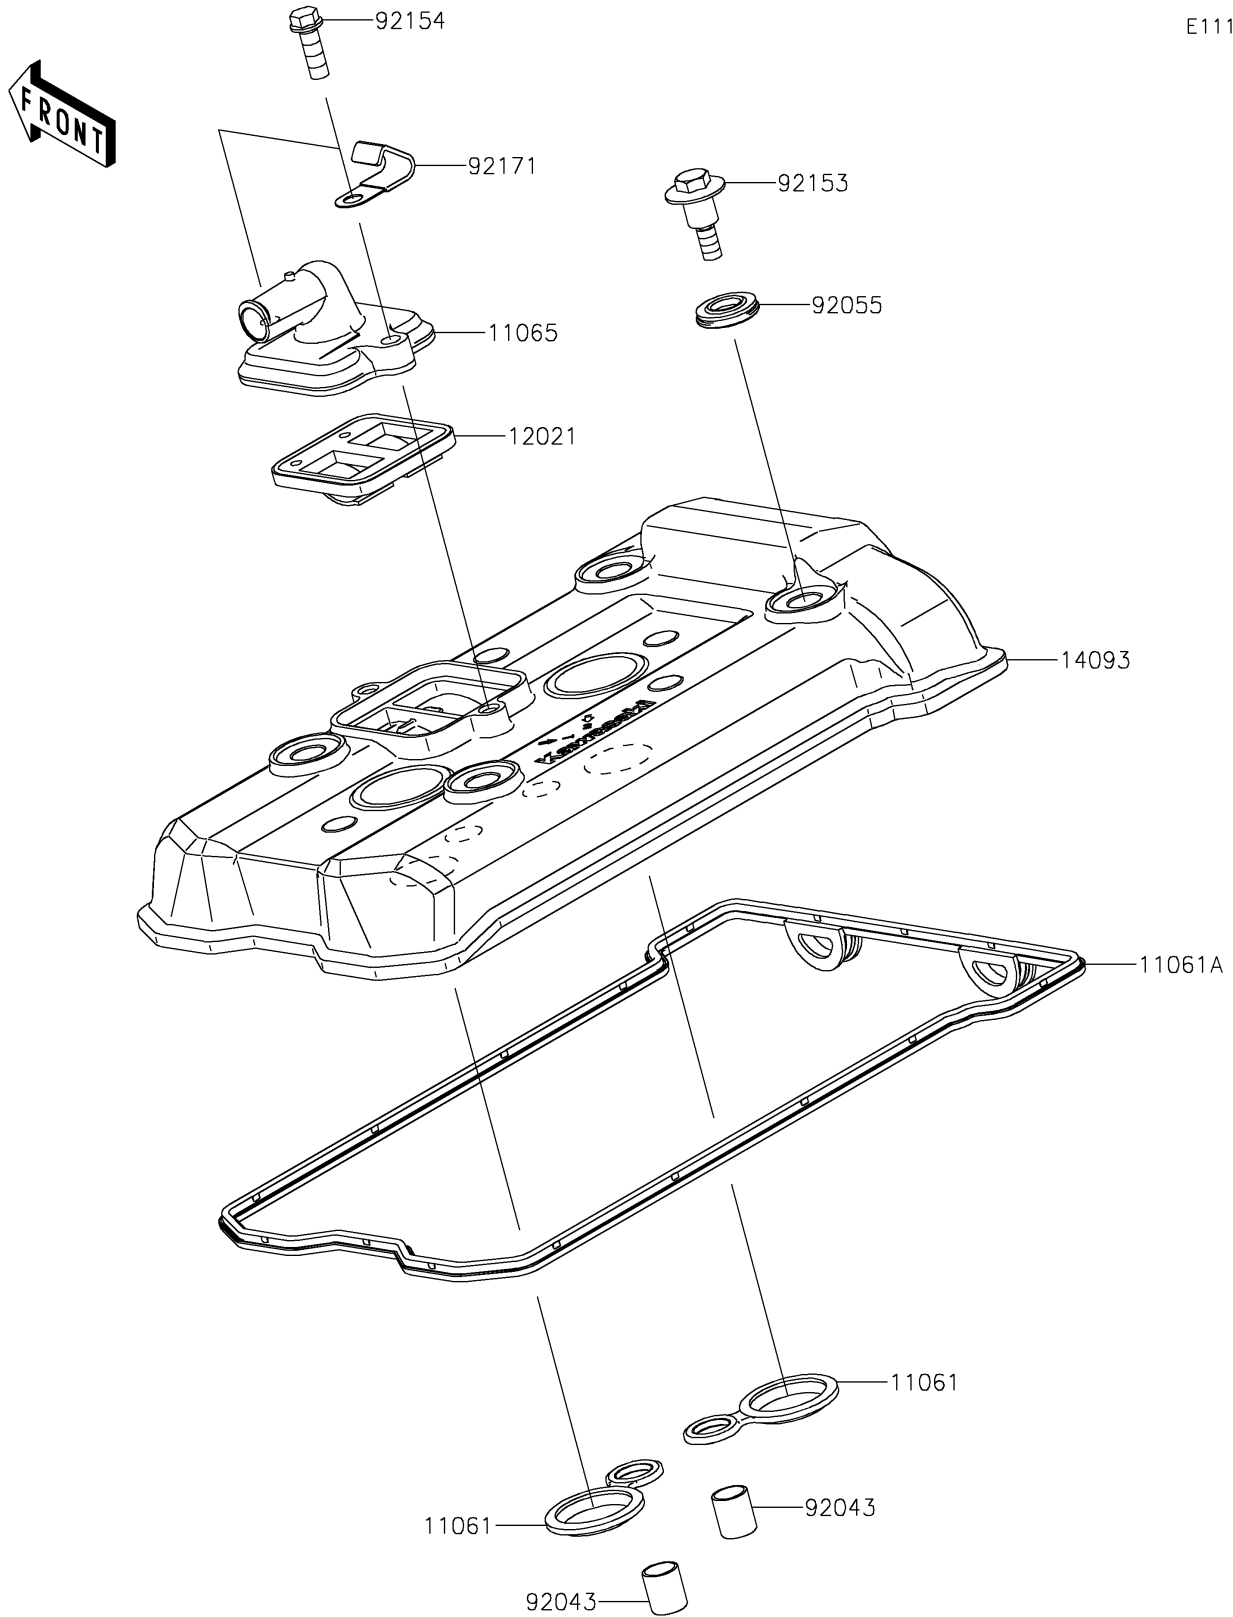

2022 Z650RS ABS

PARTS DIAGRAM

Cylinder Head Cover

E1112

2022 Z650RS ABS

PARTS LIST

Cylinder Head Cover

ITEM NAME	PART NUMBER	QUANTITY
GASKET,SPARK PLUG HOLE (Ref # 11061)	11061-0105	2
GASKET,HEAD COVER (Ref # 11061A)	11061-1184	1
CAP (Ref # 11065)	11065-1320	1
VALVE-ASSY-REED (Ref # 12021)	12021-0708	1
COVER,HEAD (Ref # 14093)	14093-0501	1
PIN,10.1X12X14 (Ref # 92043)	92043-4009	2
RING-O (Ref # 92055)	92055-0187	4
BOLT,HEAD COVER (Ref # 92153)	92153-0793	4
BOLT,FLANGED,6X18 (Ref # 92154)	92154-1775	2
CLAMP (Ref # 92171)	92171-0813	1