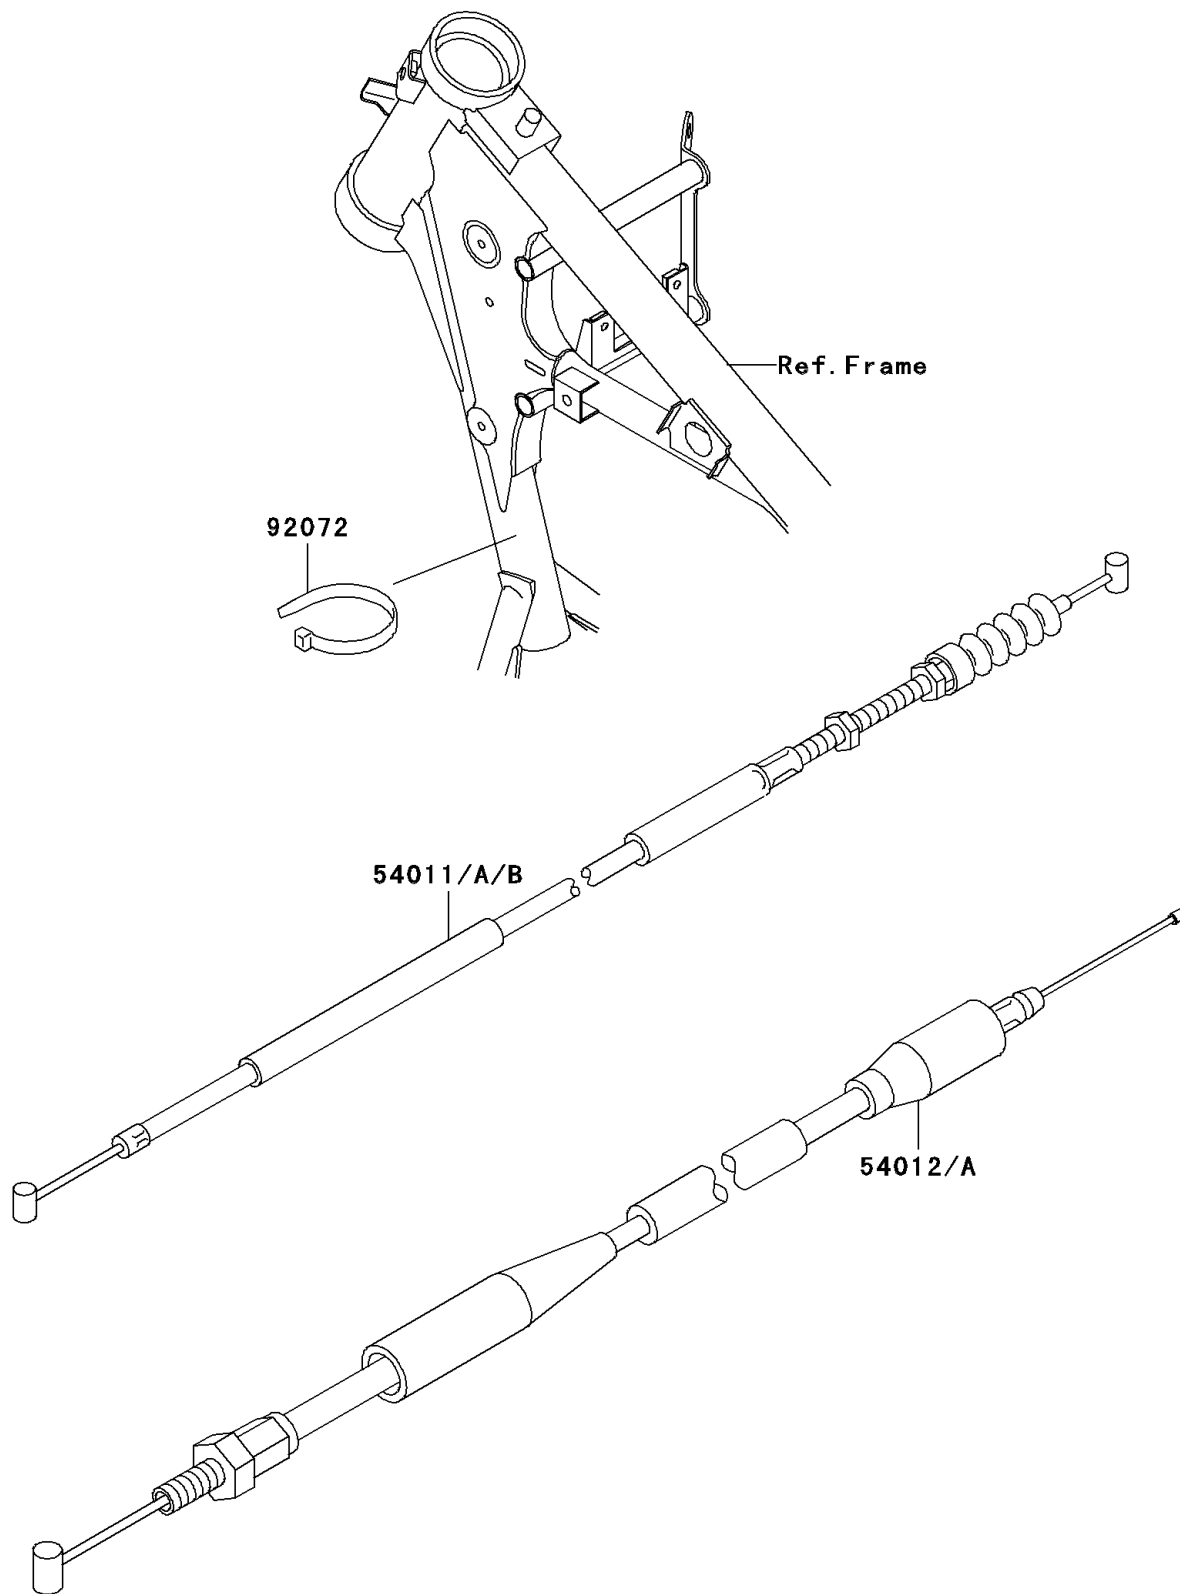

2000 KX65

PARTS DIAGRAM

Cables

Kawasaki

Let the Good Times Roll®

F2540

2000 KX65

PARTS LIST

Cables

Kawasaki

Let the Good Times Roll®

ITEM NAME

PART NUMBER

QUANTITY
