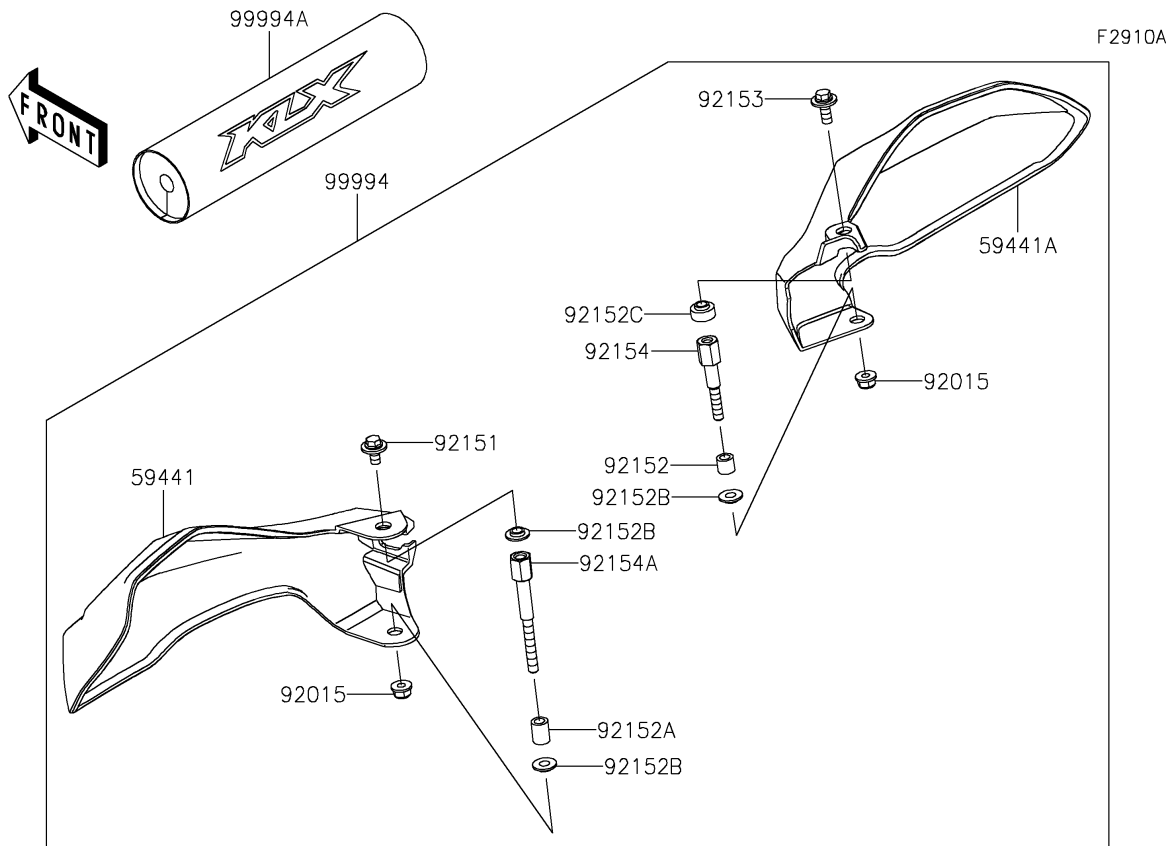

2021 KLX[®] 230R S

PARTS DIAGRAM

Accessory(Handle)

2021 KLX[®] 230R S

PARTS LIST

Accessory(Handle)

ITEM NAME

PART NUMBER

QUANTITY
