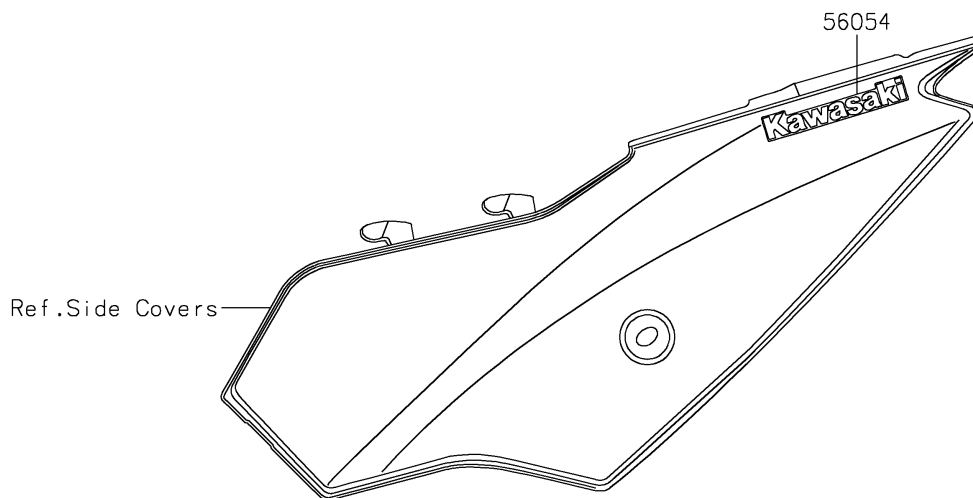

2021 KLX[®] 230R S

PARTS DIAGRAM

Decals(FNFNN/FNFNL)

F2861A

2021 KLX[®] 230R S

PARTS LIST

Decals(FNFNN/FNFNL)

ITEM NAME	PART NUMBER	QUANTITY
MARK,SIDE COVER,KAWASAKI (Ref # 56054)	56054-2602	2
MARK,KAWASAKI (Ref # 56054A)	56054-2935	1
PATTERN,SHROUD,LH (Ref # 56076)	56076-3962	1
PATTERN,SHROUD,RH (Ref # 56076A)	56076-3963	1