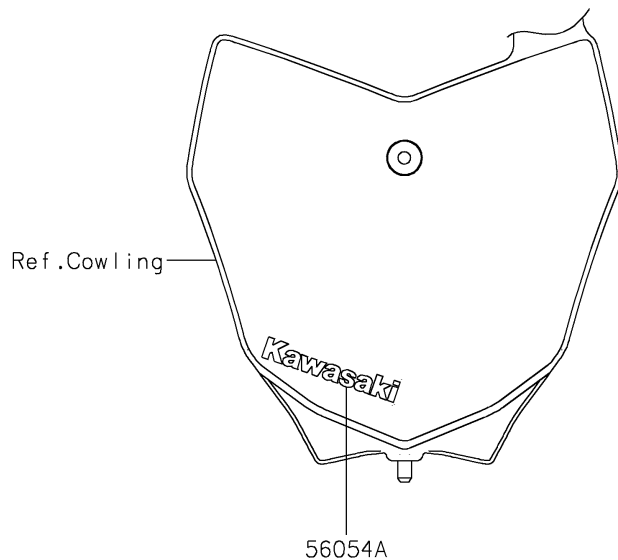

2021 KLX[®] 230R S

PARTS DIAGRAM

Decals(FNFNN/FNFNL)

F2861A

2021 KLX[®] 230R S

PARTS LIST

Decals(FNFNN/FNFNL)

ITEM NAME	PART NUMBER	QUANTITY
MARK,SIDE COVER,KAWASAKI (Ref # 56054)	56054-2602	2
MARK,KAWASAKI (Ref # 56054A)	56054-2935	1
PATTERN,SHROUD,LH (Ref # 56076)	56076-3962	1
PATTERN,SHROUD,RH (Ref # 56076A)	56076-3963	1