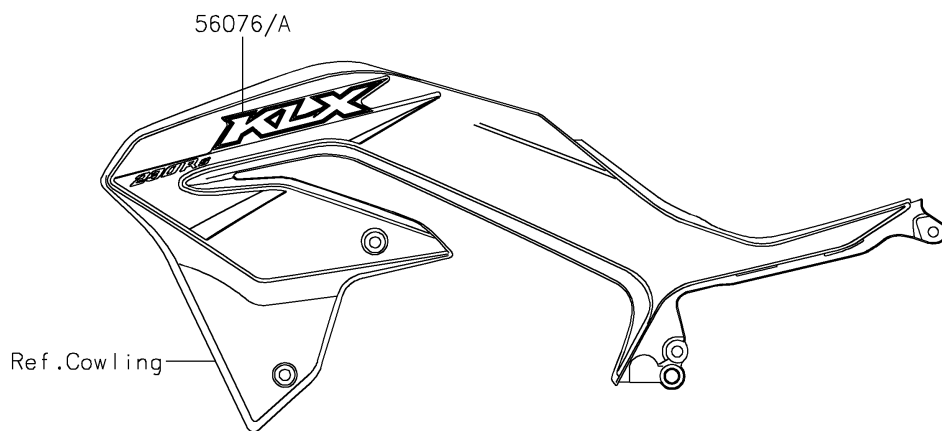

2021 KLX[®] 230R S

PARTS DIAGRAM

Decals(FNFNN/FNFNL)

F2861A

2021 KLX[®] 230R S

PARTS LIST

Decals(FNFNN/FNFNL)

ITEM NAME	PART NUMBER	QUANTITY
MARK,SIDE COVER,KAWASAKI (Ref # 56054)	56054-2602	2
MARK,KAWASAKI (Ref # 56054A)	56054-2935	1
PATTERN,SHROUD,LH (Ref # 56076)	56076-3962	1
PATTERN,SHROUD,RH (Ref # 56076A)	56076-3963	1