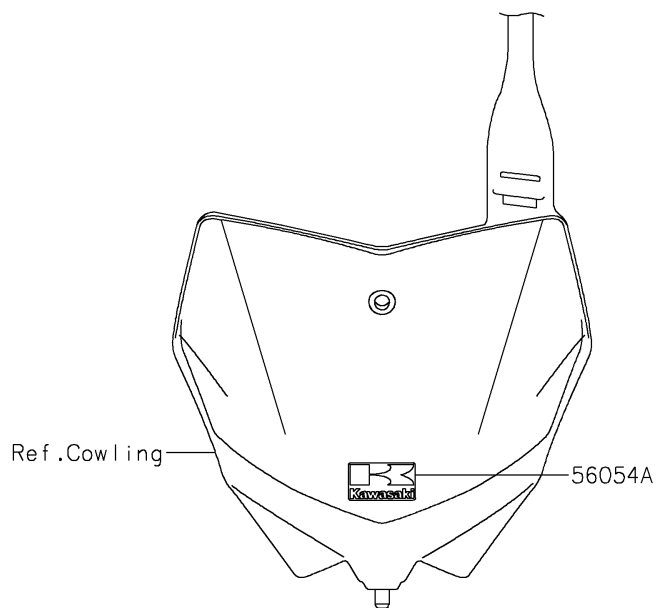

2022 KLX[®] 230R S

PARTS DIAGRAM

Decals(FMFNN/FMFNL)

Kawasaki

Let the Good Times Roll[®]

F2861

2022 KLX[®] 230R S

PARTS LIST

Decals(FMFNN/FMFNL)

ITEM NAME	PART NUMBER	QUANTITY
MARK,SIDE COVER,KAWASAKI (Ref # 56054)	56054-2602	2
MARK,KAWASAKI (Ref # 56054A)	56054-2700	1
PATTERN,SHROUD,LH (Ref # 56076)	56076-1347	1
PATTERN,SHROUD,RH (Ref # 56076A)	56076-1348	1