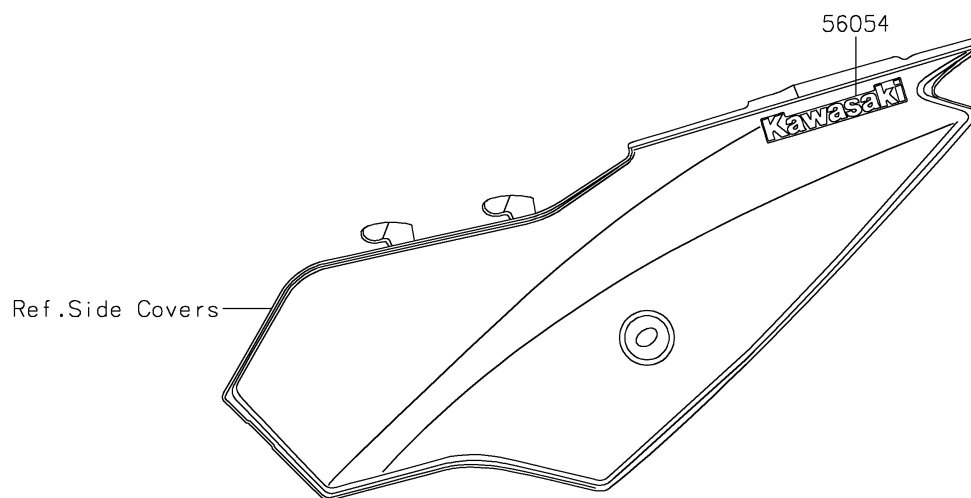

2022 KLX[®] 230R S

PARTS DIAGRAM

Decals(FMFNN/FMFNL)

Kawasaki

Let the Good Times Roll[®]

F2861

2022 KLX[®] 230R S

PARTS LIST

Decals(FMFNN/FMFNL)

ITEM NAME	PART NUMBER	QUANTITY
MARK,SIDE COVER,KAWASAKI (Ref # 56054)	56054-2602	2
MARK,KAWASAKI (Ref # 56054A)	56054-2700	1
PATTERN,SHROUD,LH (Ref # 56076)	56076-1347	1
PATTERN,SHROUD,RH (Ref # 56076A)	56076-1348	1