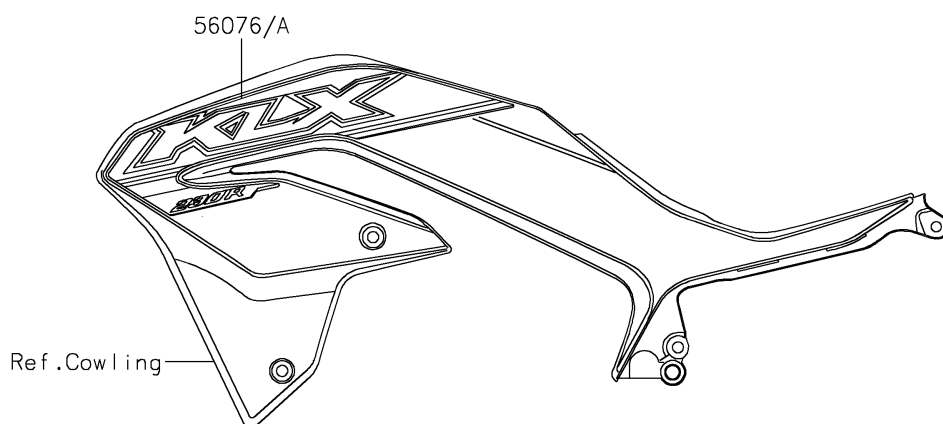

2022 KLX[®] 230R S

PARTS DIAGRAM

Decals(FMFNN/FMFNL)

Kawasaki

Let the Good Times Roll[®]

F2861

2022 KLX[®] 230R S

PARTS LIST

Decals(FMFNN/FMFNL)

ITEM NAME	PART NUMBER	QUANTITY
MARK,SIDE COVER,KAWASAKI (Ref # 56054)	56054-2602	2
MARK,KAWASAKI (Ref # 56054A)	56054-2700	1
PATTERN,SHROUD,LH (Ref # 56076)	56076-1347	1
PATTERN,SHROUD,RH (Ref # 56076A)	56076-1348	1