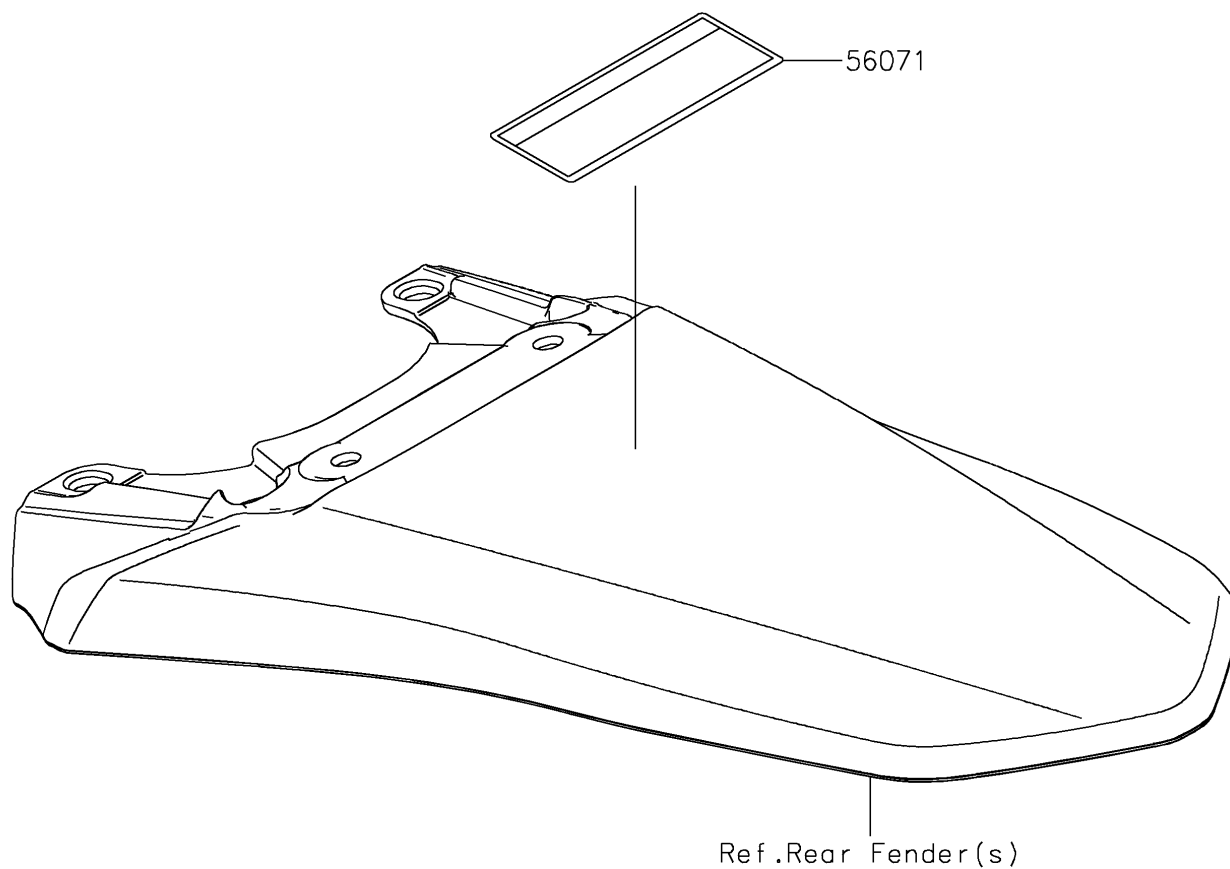

2022 KLX[®] 230R S

PARTS DIAGRAM

Labels

F2860

2022 KLX[®] 230R S

PARTS LIST

Labels

ITEM NAME	PART NUMBER	QUANTITY
LABEL-WARNING,OFF ROAD ONLY (Ref # 56071)	56071-0019	1
LABEL-WARNING,OFF ROAD ONLY (Ref # 56071)	56071-0019	1
LABEL-WARNING,OFF ROAD ONLY (Ref # 56071A)	56071-0020	1