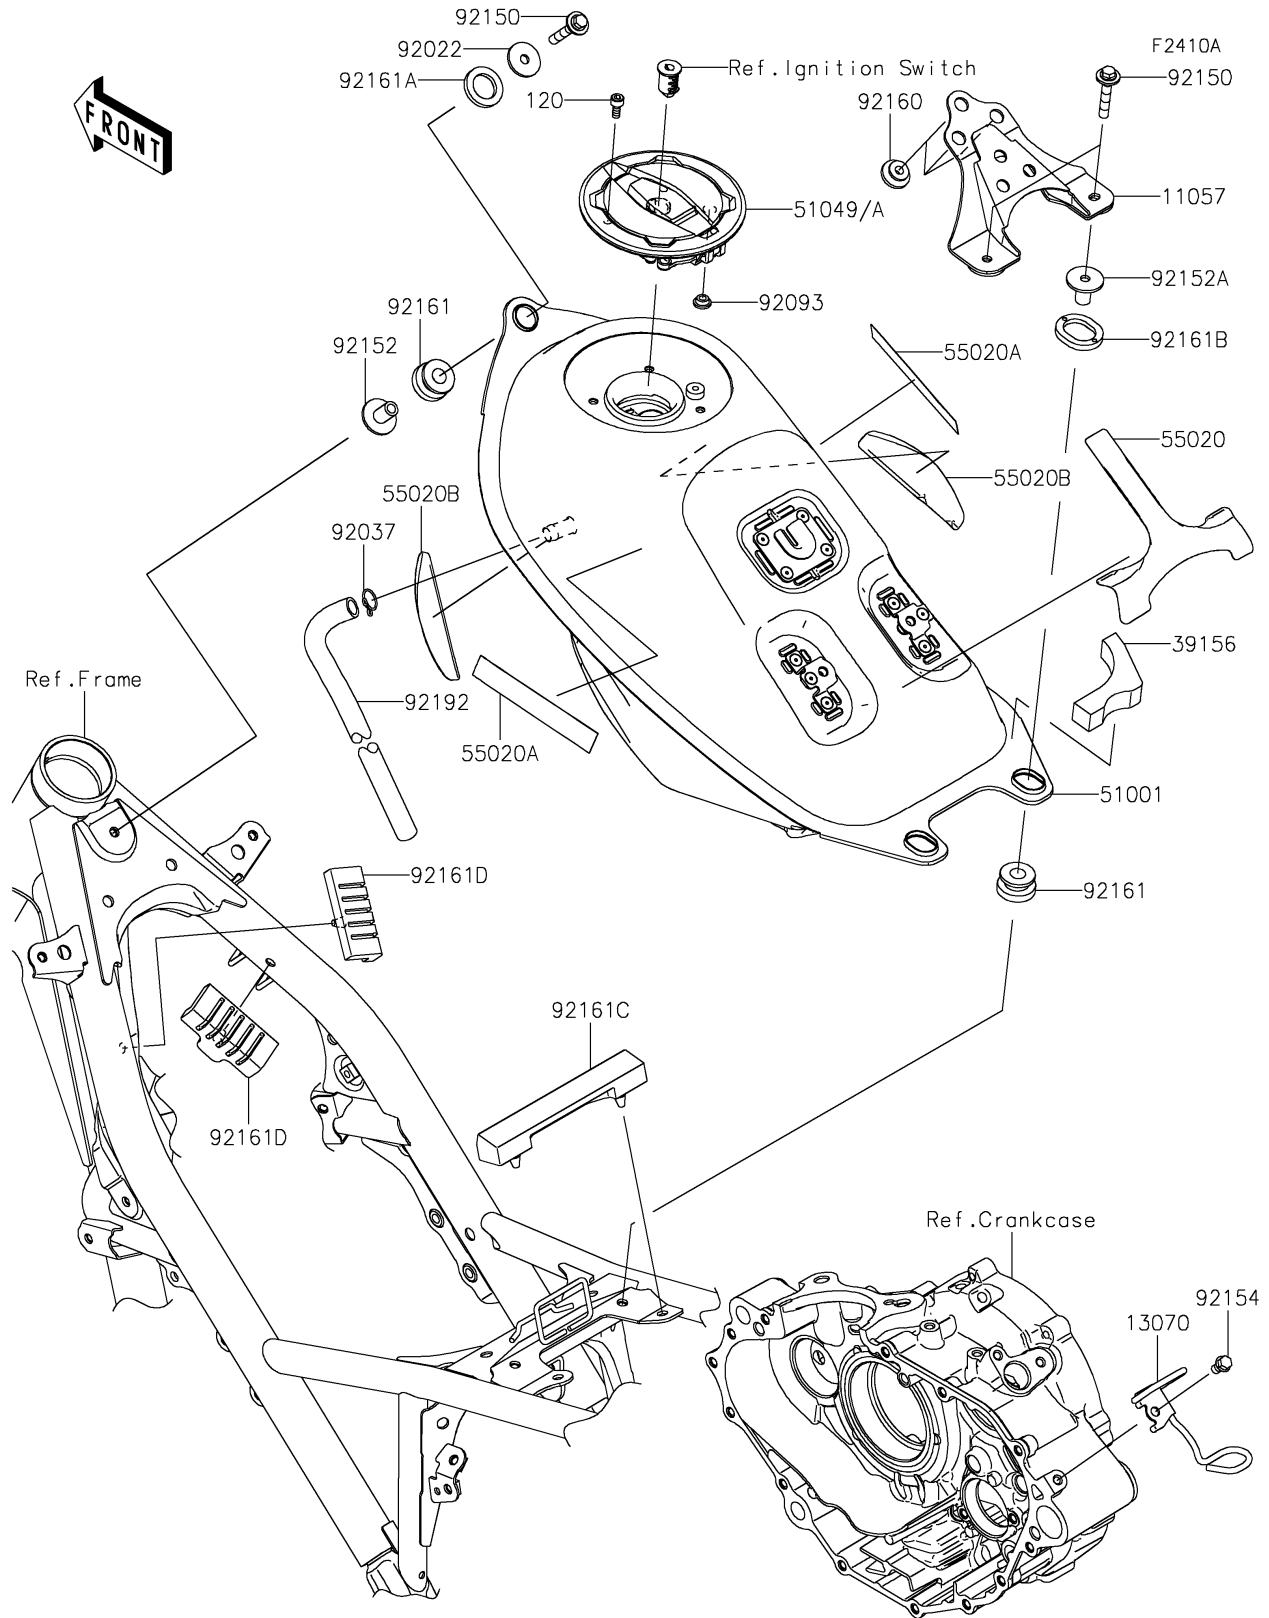

2021 KLX[®]230R S

PARTS DIAGRAM

Fuel Tank(CA)

2021 KLX[®] 230R S

PARTS LIST

Fuel Tank(CA)

ITEM NAME

PART NUMBER

QUANTITY
