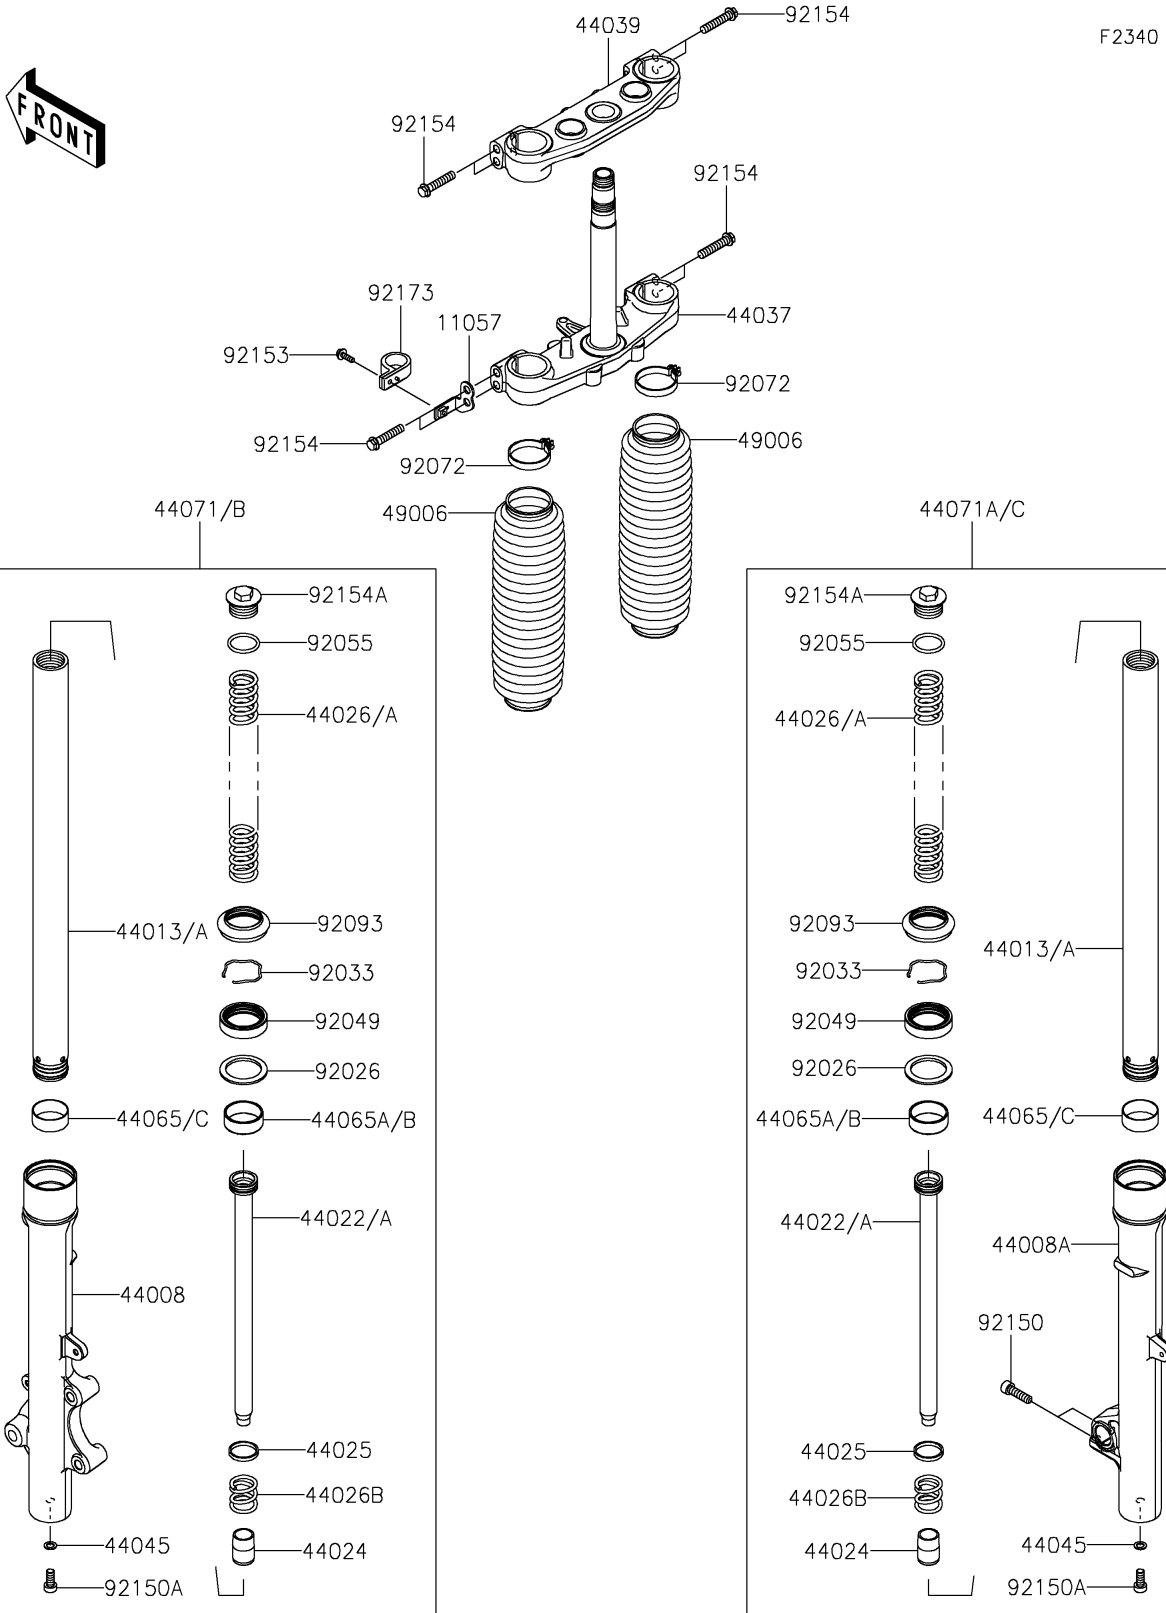

2021 KLX[®] 230R S

PARTS DIAGRAM

Front Fork

2021 KLX[®] 230R S

PARTS LIST

Front Fork

ITEM NAME

PART NUMBER

QUANTITY
