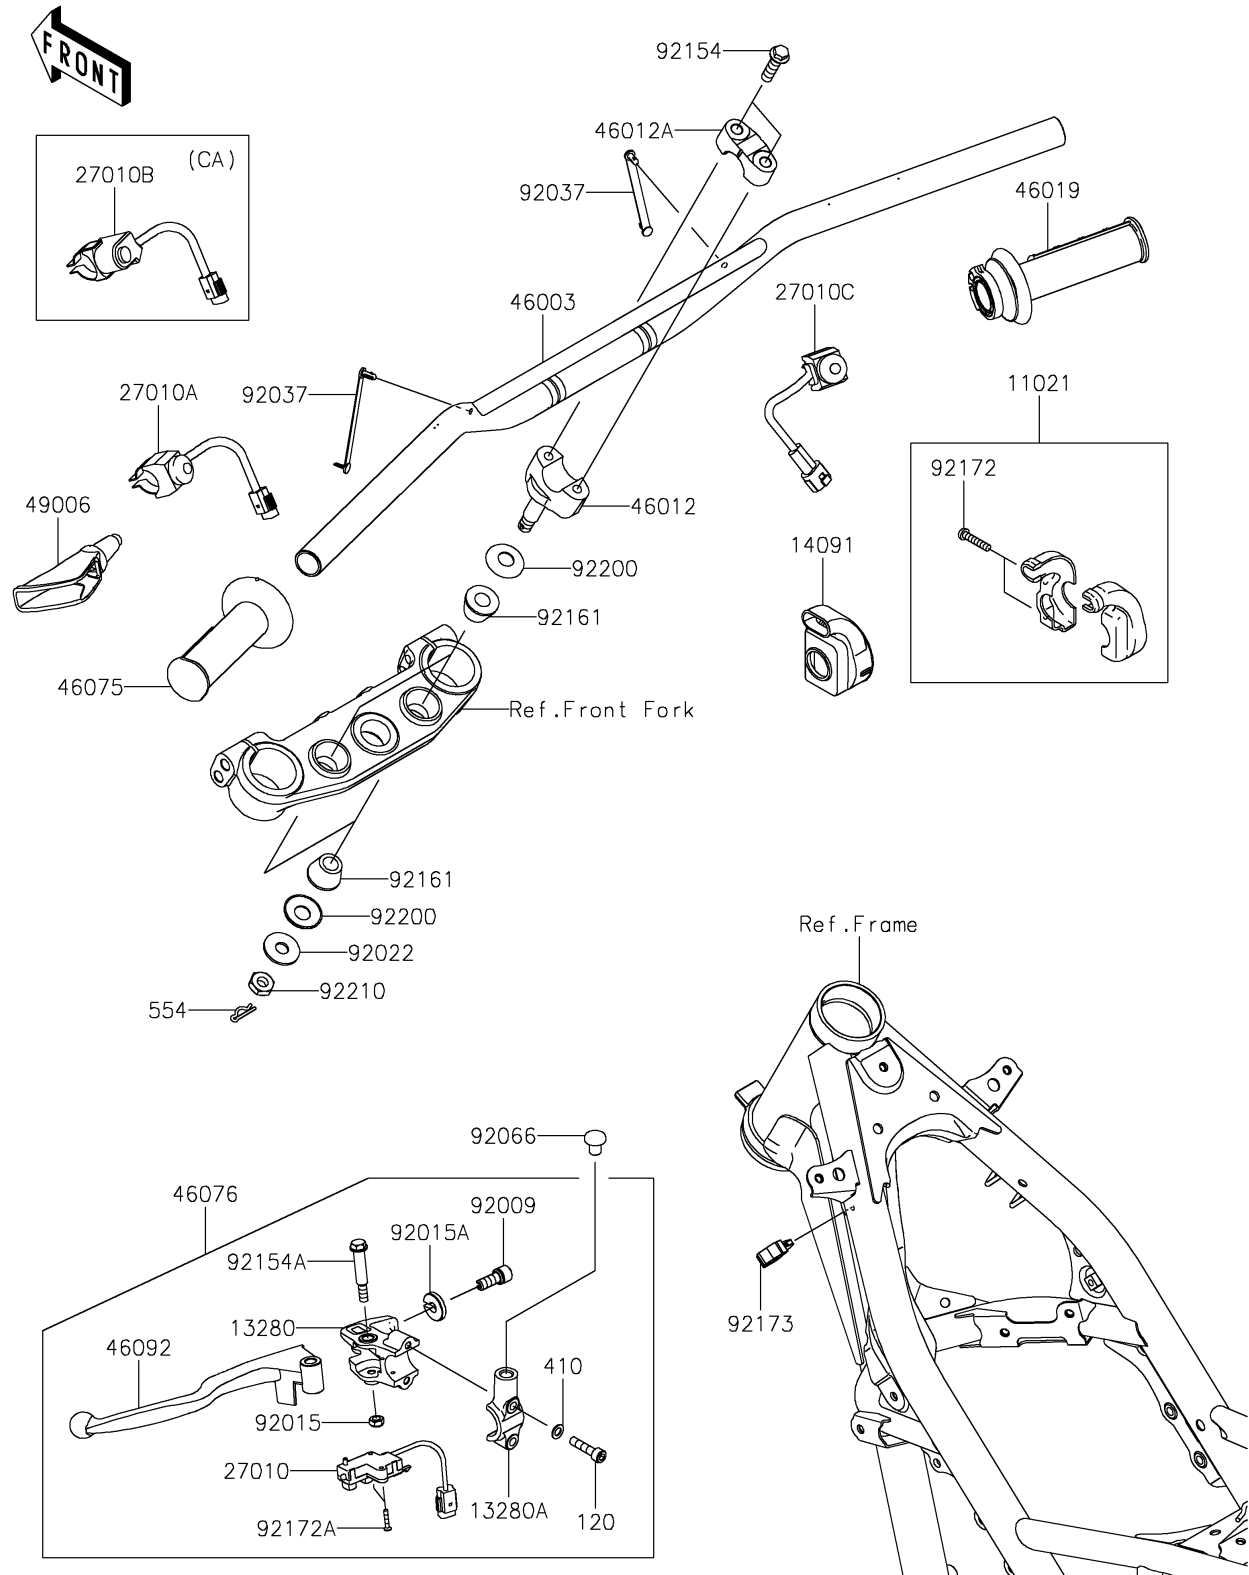

2021 KLX[®] 230R S

PARTS DIAGRAM

Handlebar

F2310

2021 KLX[®] 230R S

PARTS LIST

Handlebar

ITEM NAME

PART NUMBER

QUANTITY
