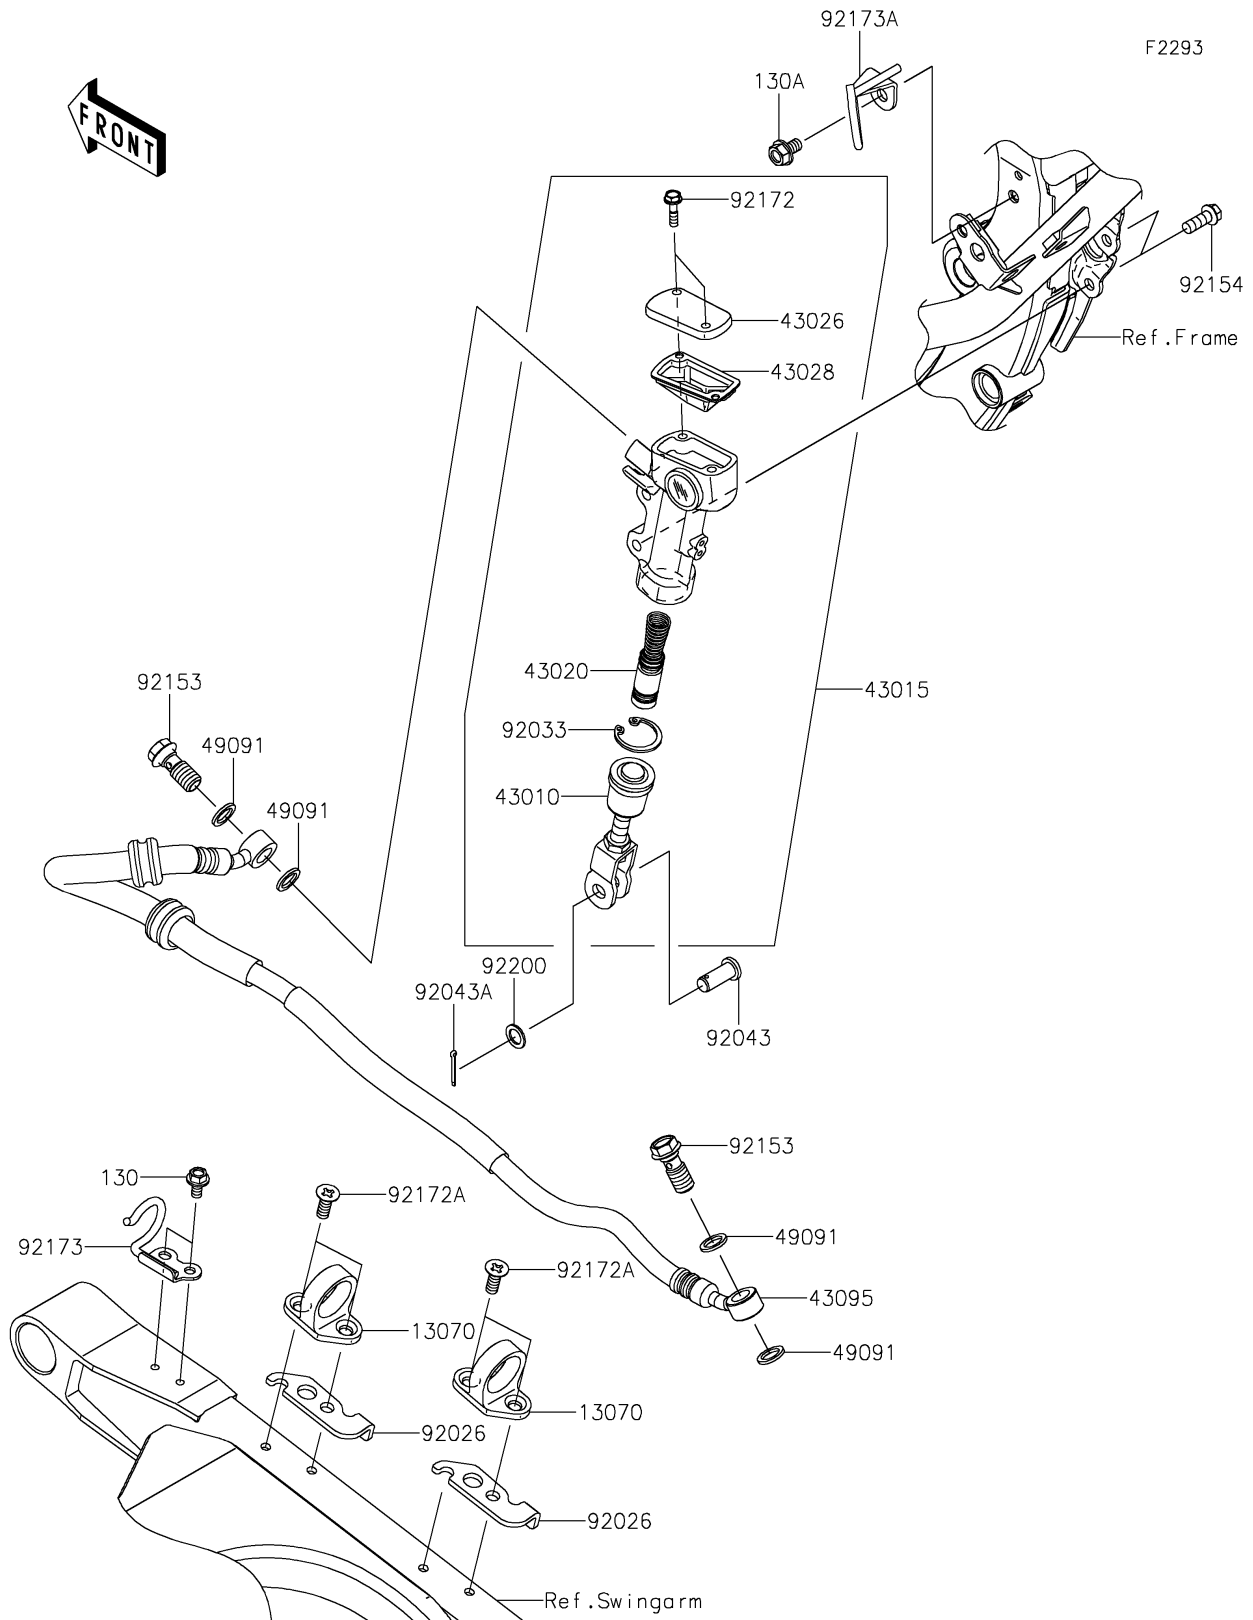

2022 KLX[®] 230R S

PARTS DIAGRAM

Rear Master Cylinder

2022 KLX[®] 230R S

PARTS LIST

Rear Master Cylinder

ITEM NAME

PART NUMBER

QUANTITY
