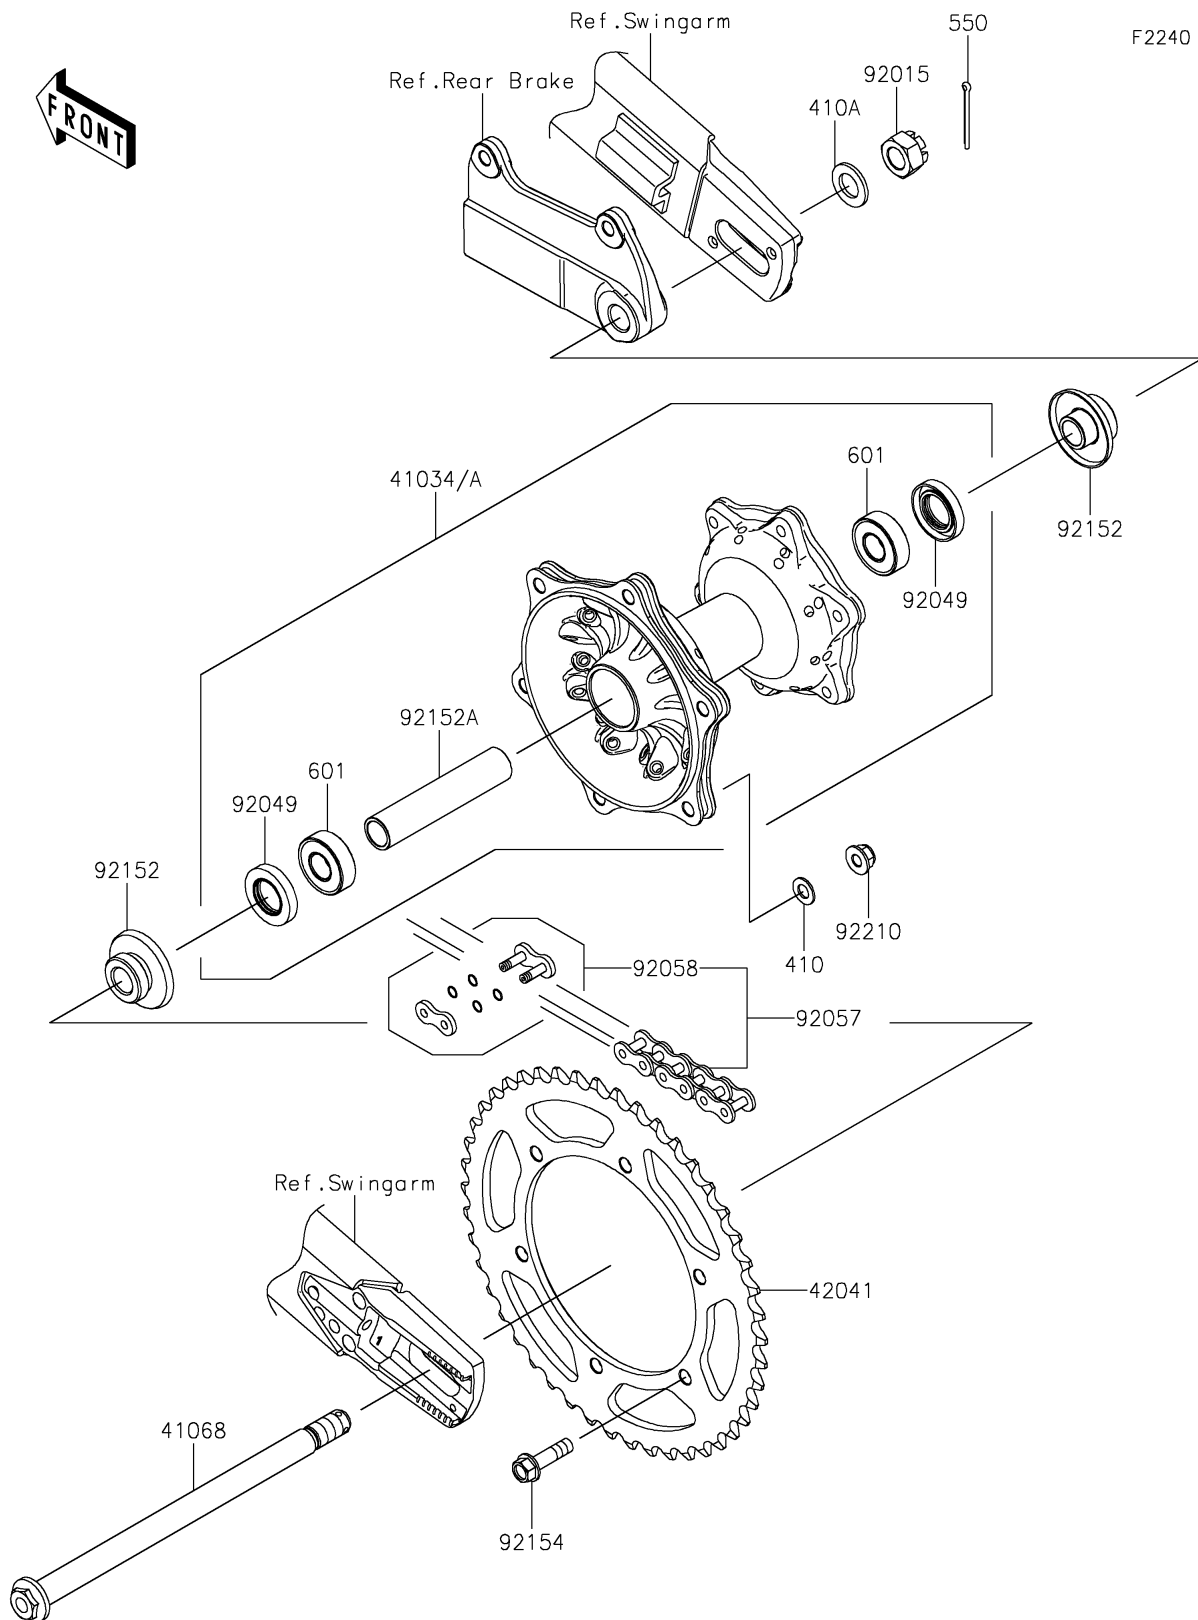

## PARTS DIAGRAM

### Rear Hub

## PARTS LIST

### Rear Hub

ITEM NAME	PART NUMBER	QUANTITY
DRUM-ASSY,RR (Ref # 41034)	41034-0601	1
DRUM-ASSY,RR (Ref # 41034A)	41034-0612	1
AXLE,RR,15X244 (Ref # 41068)	41068-0647	1
SPROCKET-HUB,46T (Ref # 42041)	42041-0171	1
NUT,CASTLE,14MM (Ref # 92015)	92015-1765	1
SEAL-OIL (Ref # 92049)	92049-0114	2
CHAIN,DRIVE,520VF2X106L (Ref # 92057)	92057-0800	1
JOINT-CHAIN (Ref # 92058)	92058-0069	1
COLLAR (Ref # 92152)	92152-2544	2
COLLAR,15.2X20X96.2 (Ref # 92152A)	92152-2546	1
BOLT,FLANGED,8X30 (Ref # 92154)	92154-3918	6
NUT,8MM (Ref # 92210)	92210-0570	6
WASHER-PLAIN-SMALL,8MM (Ref # 410)	410AA0800	6
WASHER-PLAIN-SMALL,14MM (Ref # 410A)	410AA1400	1
PIN-COTTER,3.0X35 (Ref # 550)	550AA3035	1
BEARING-BALL (Ref # 601)	601B6202UU	2