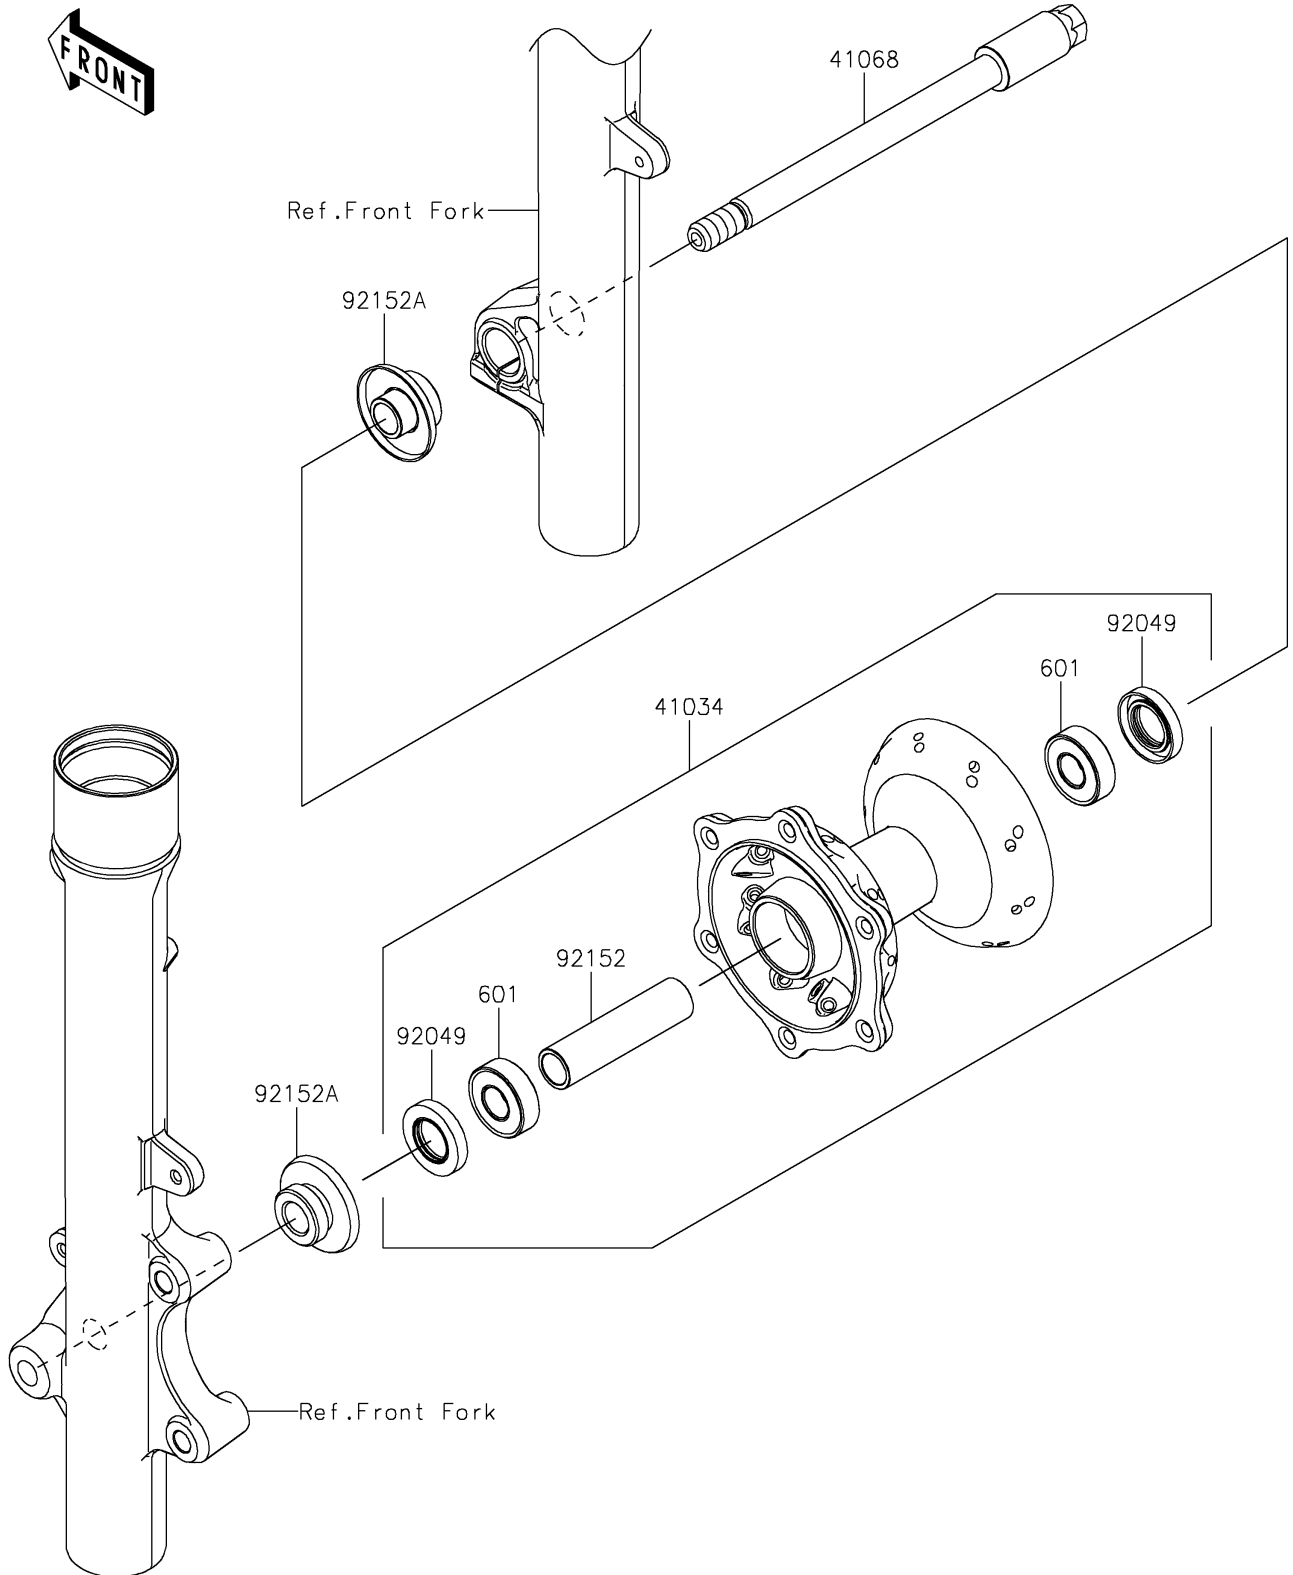

2021 KLX[®] 230R S

PARTS DIAGRAM

Front Hub

F2230

2021 KLX[®] 230R S

PARTS LIST

Front Hub

ITEM NAME

PART NUMBER

QUANTITY
