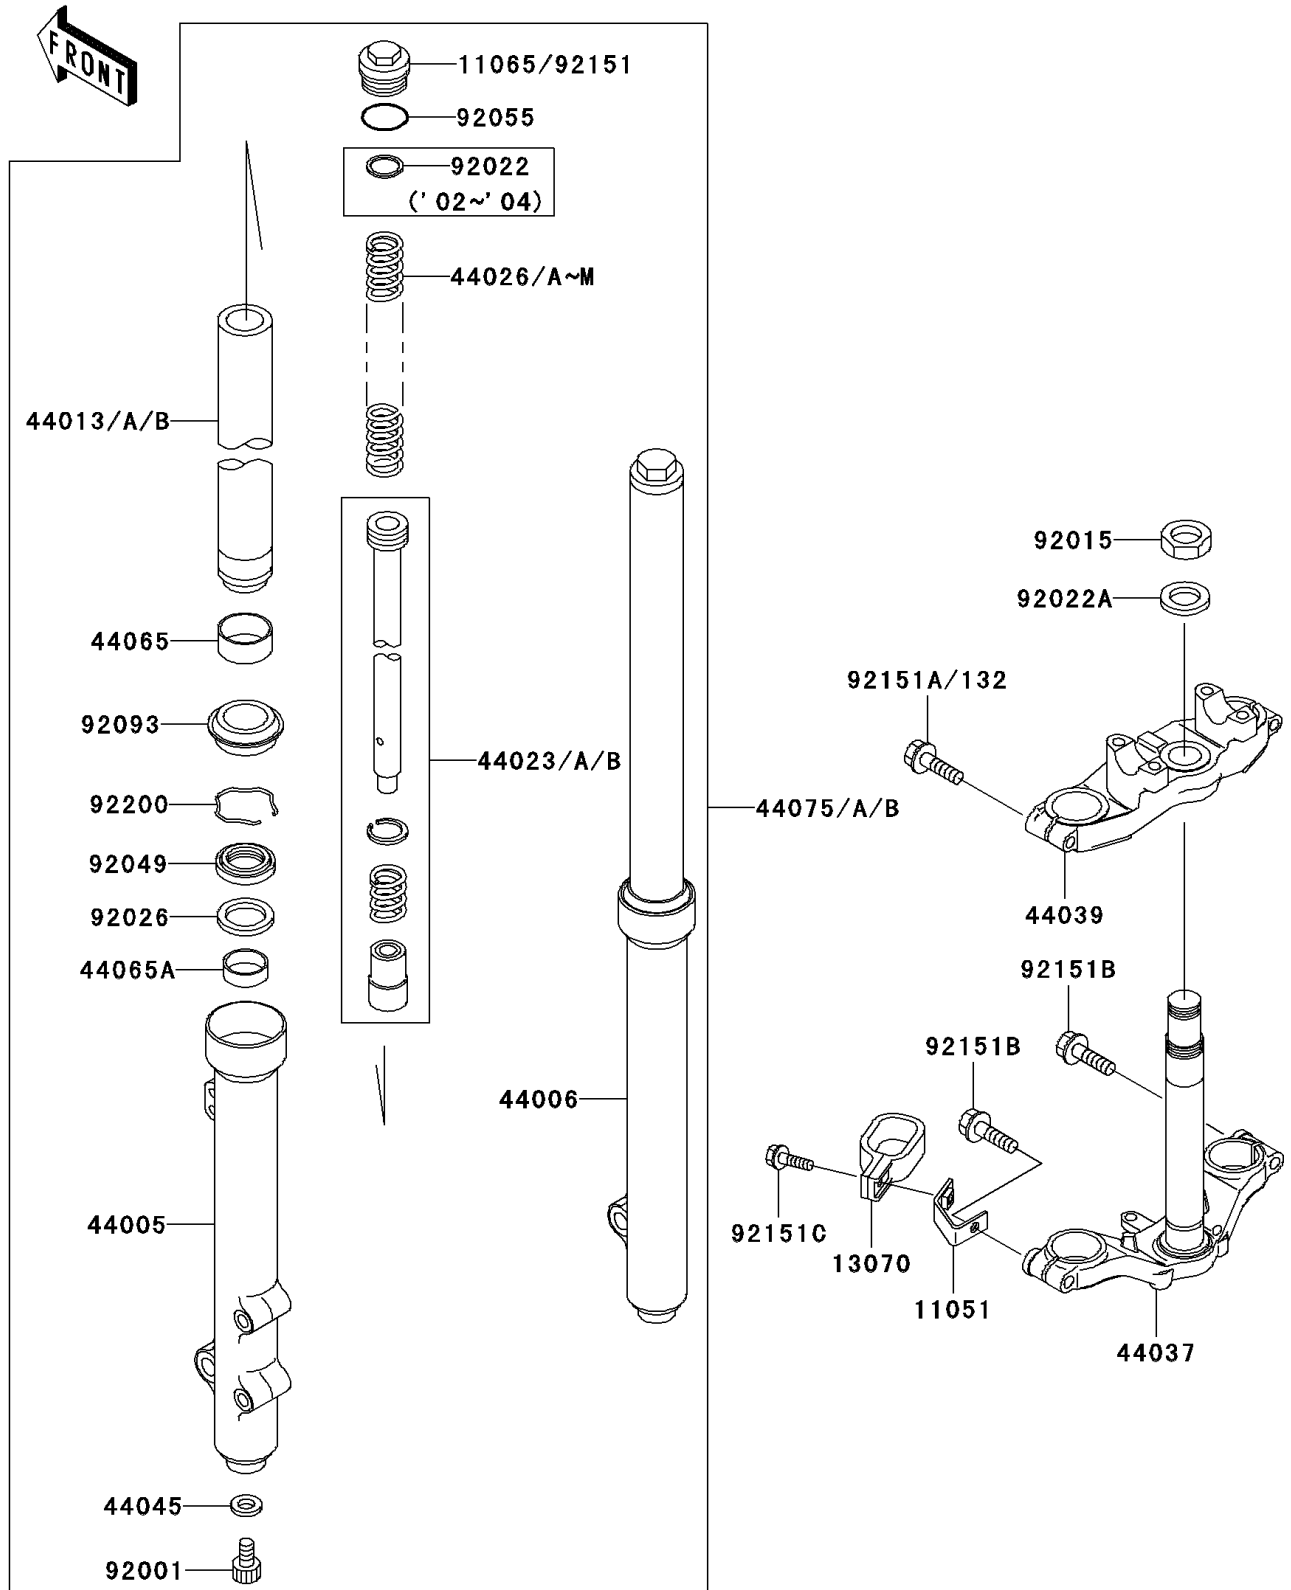

2004 KX65

PARTS DIAGRAM

Front Fork

F2340

2004 KX65

PARTS LIST

Front Fork

Kawasaki

Let the Good Times Roll®

ITEM NAME

PART NUMBER

QUANTITY
