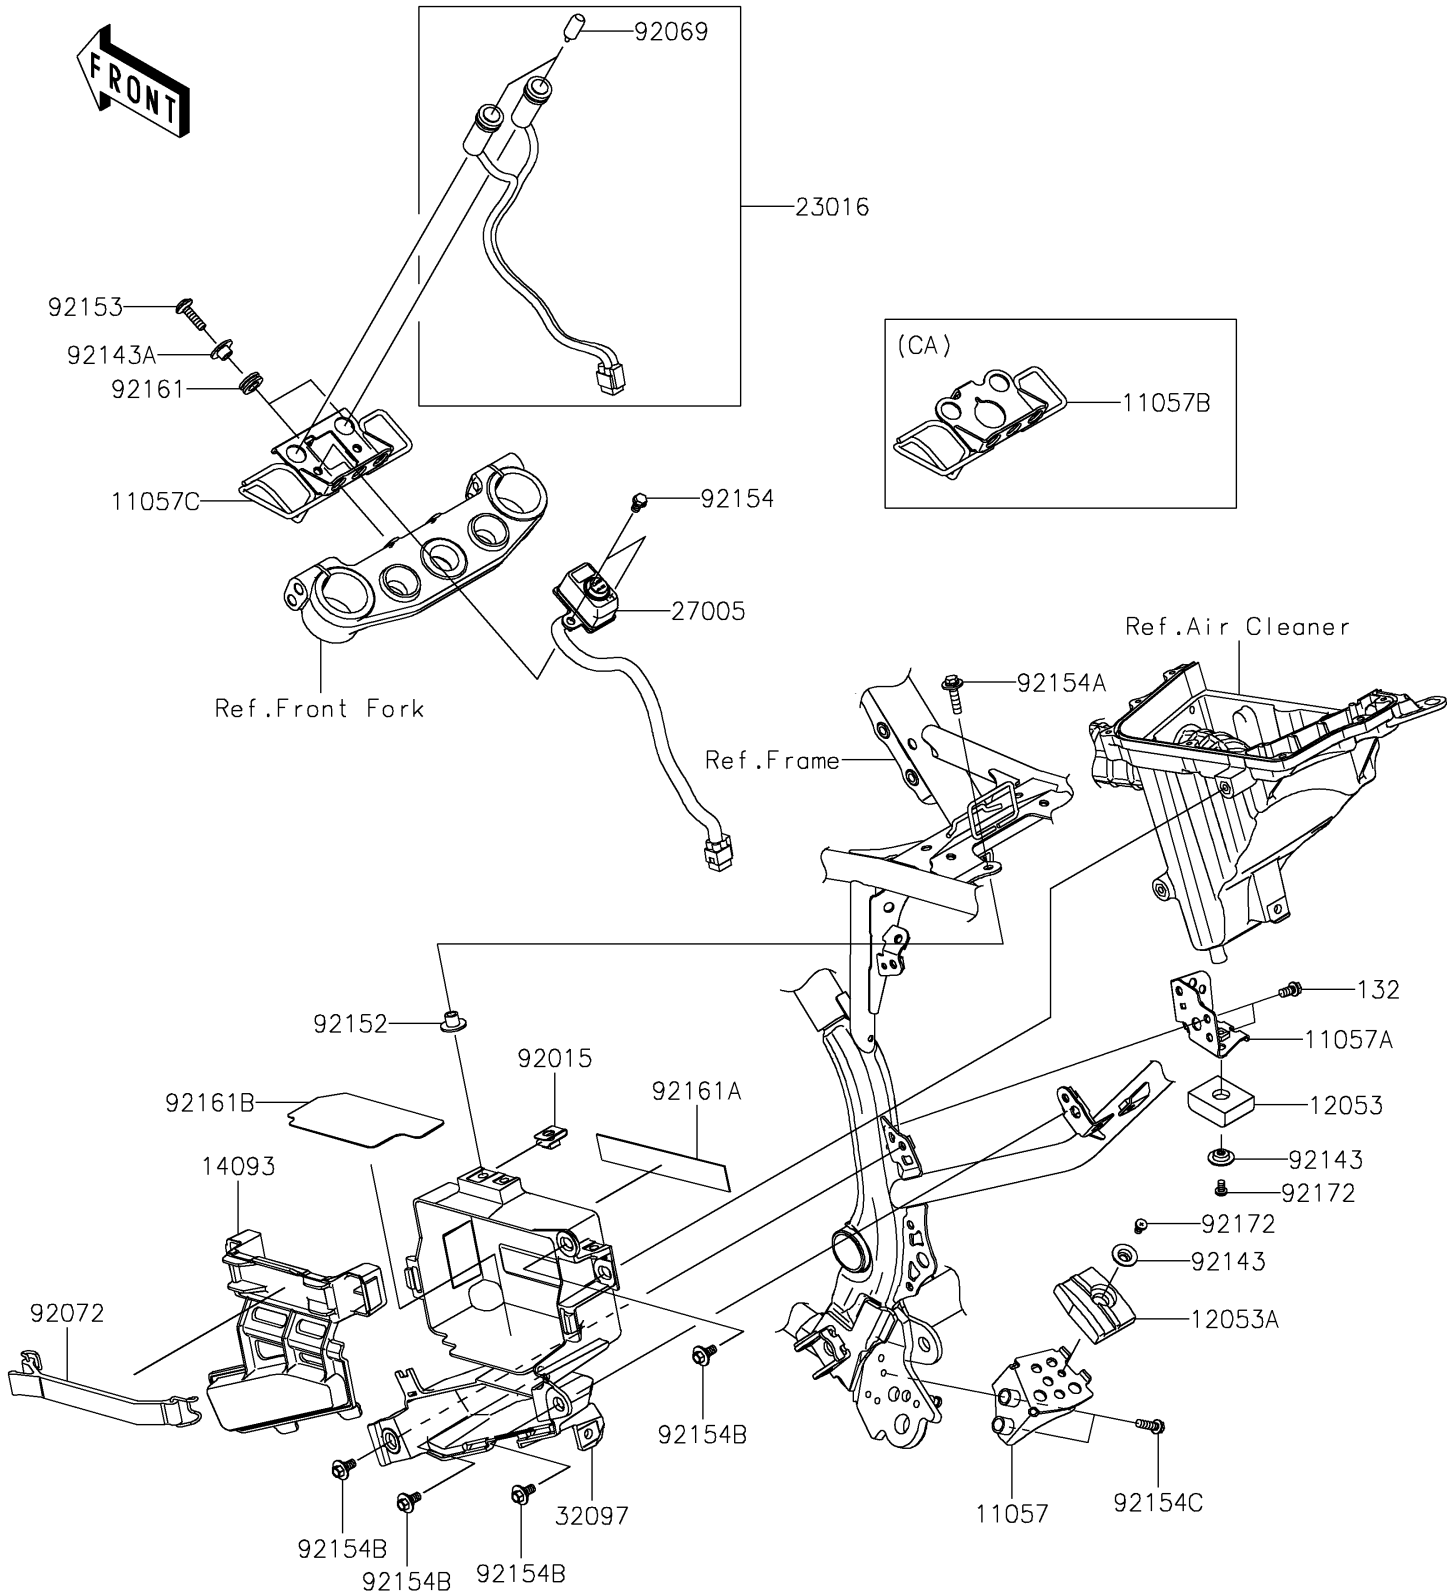

2021 KLX[®]230R S

PARTS DIAGRAM

Frame Fittings

F2131

2021 KLX[®] 230R S

PARTS LIST

Frame Fittings

ITEM NAME	PART NUMBER	QUANTITY
-----------	-------------	----------
