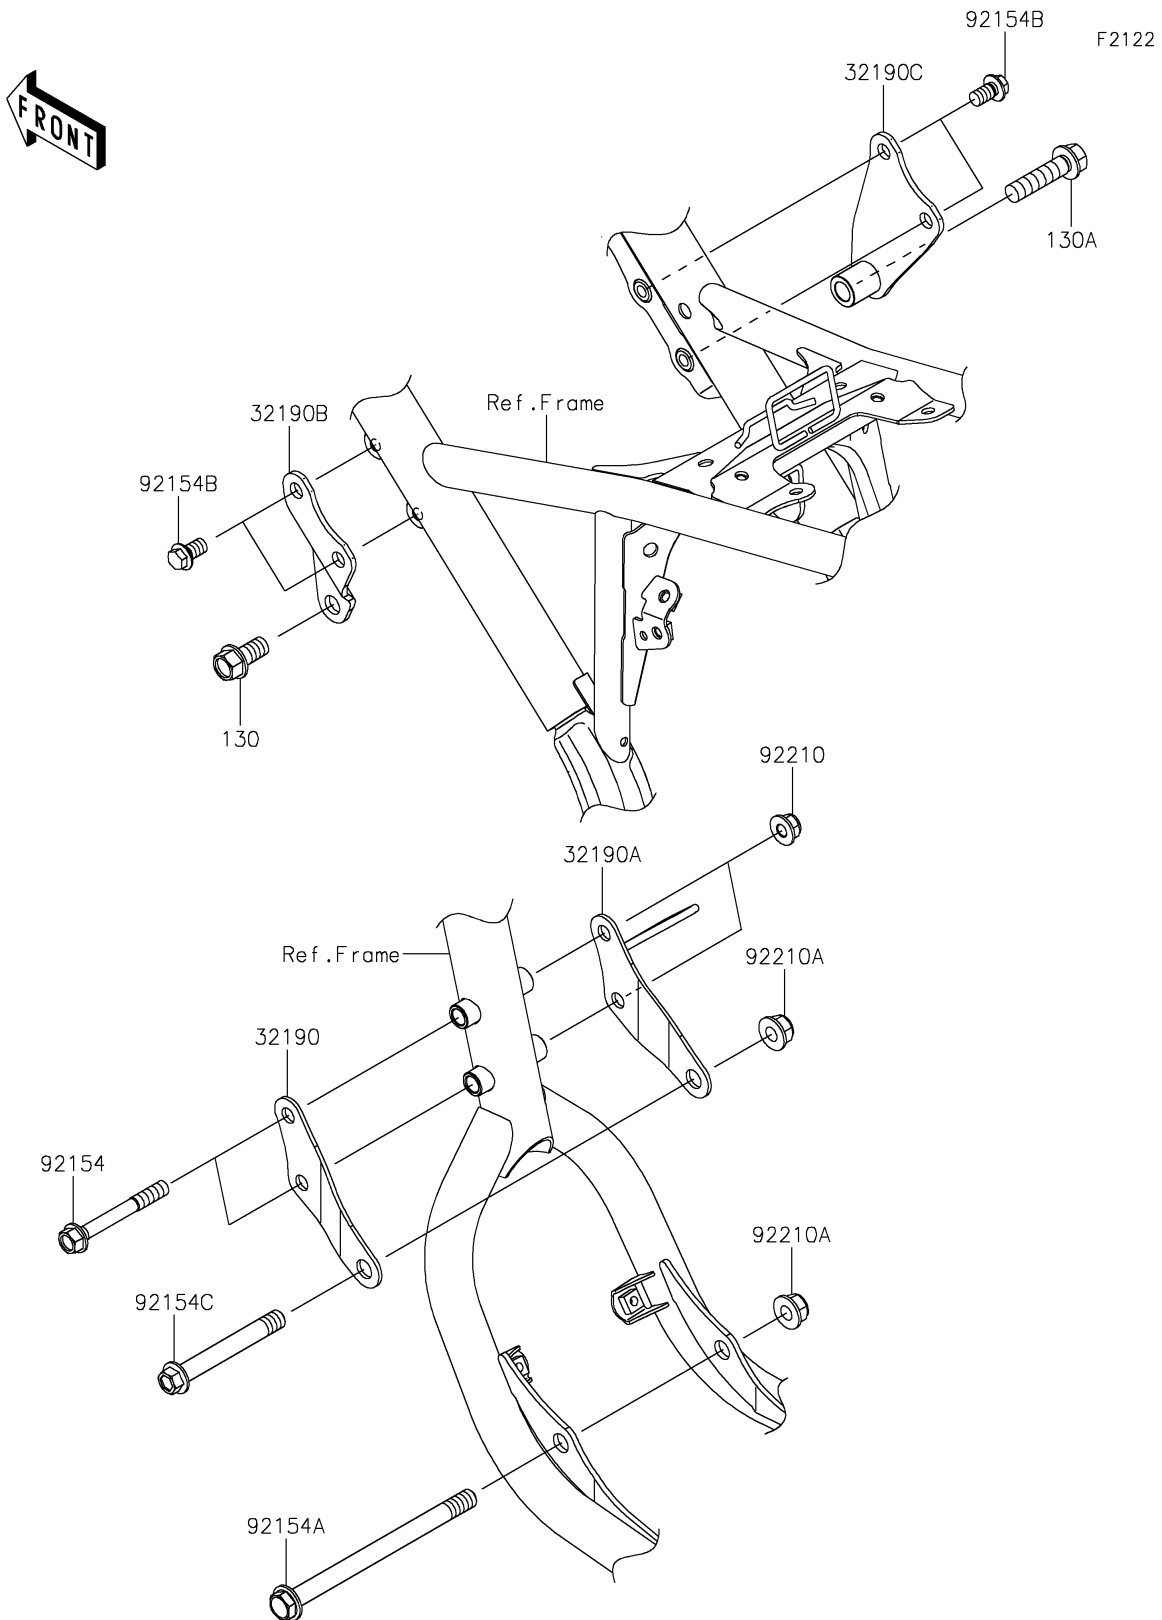

2021 KLX[®] 230R S

PARTS DIAGRAM

Engine Mount

2021 KLX[®] 230R S

PARTS LIST

Engine Mount

Kawasaki

Let the Good Times Roll[®]

ITEM NAME

PART NUMBER

QUANTITY
