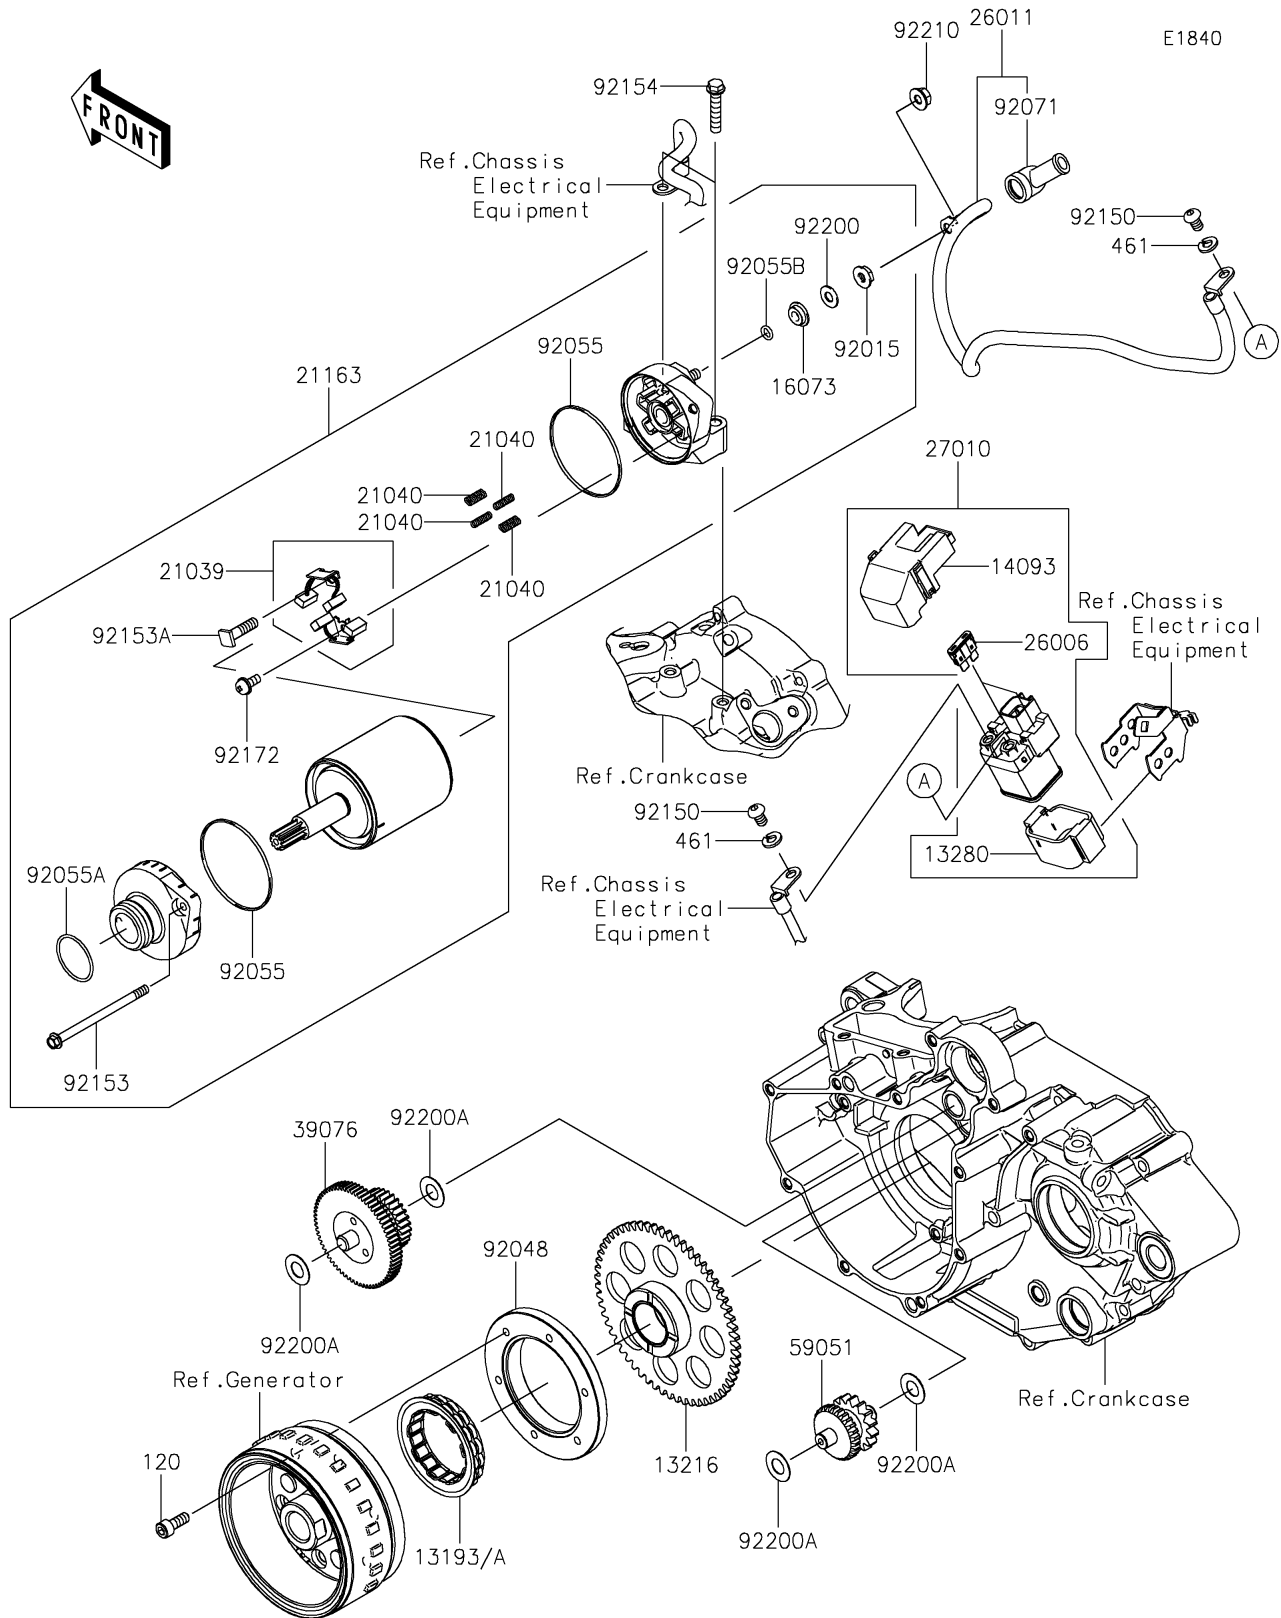

2022 KLX[®]230R S

PARTS DIAGRAM

Starter Motor

2022 KLX[®] 230R S

PARTS LIST

Starter Motor

ITEM NAME

PART NUMBER

QUANTITY
