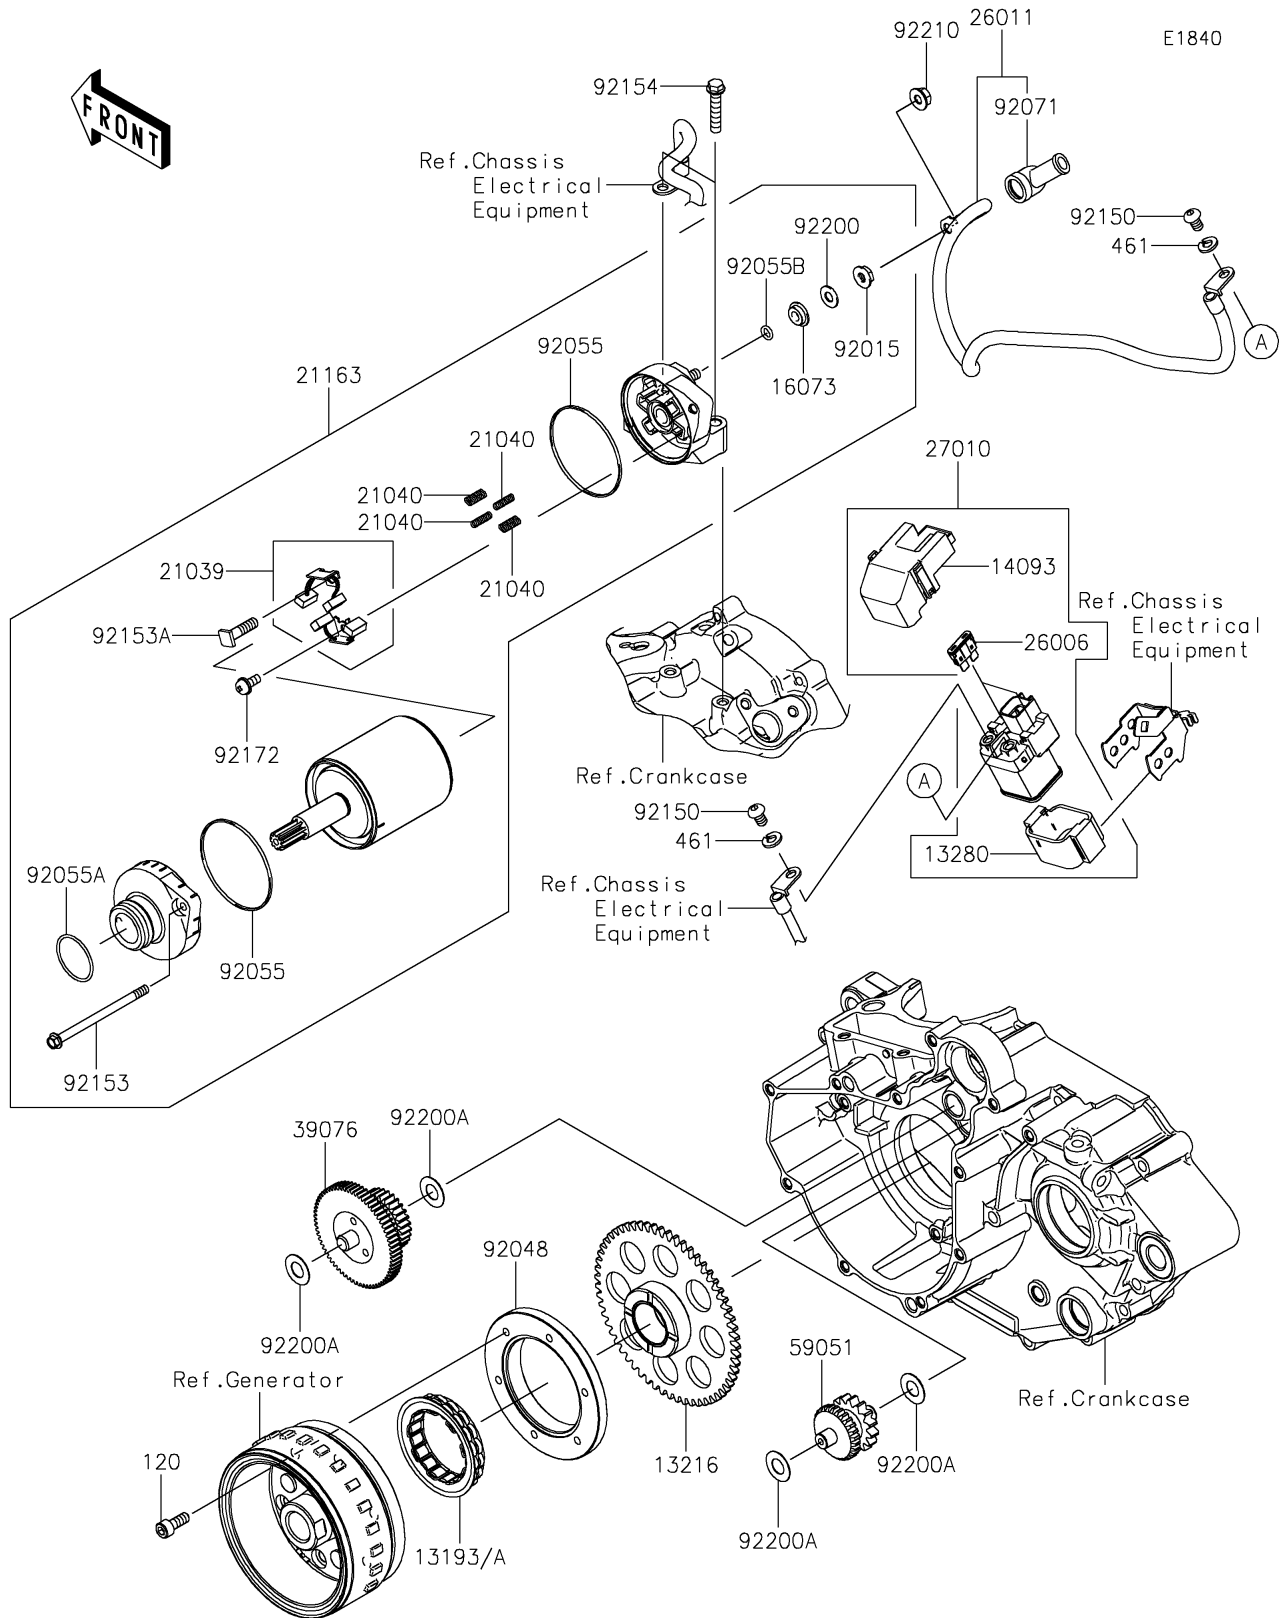

2022 KLX®230R S

PARTS DIAGRAM

Starter Motor