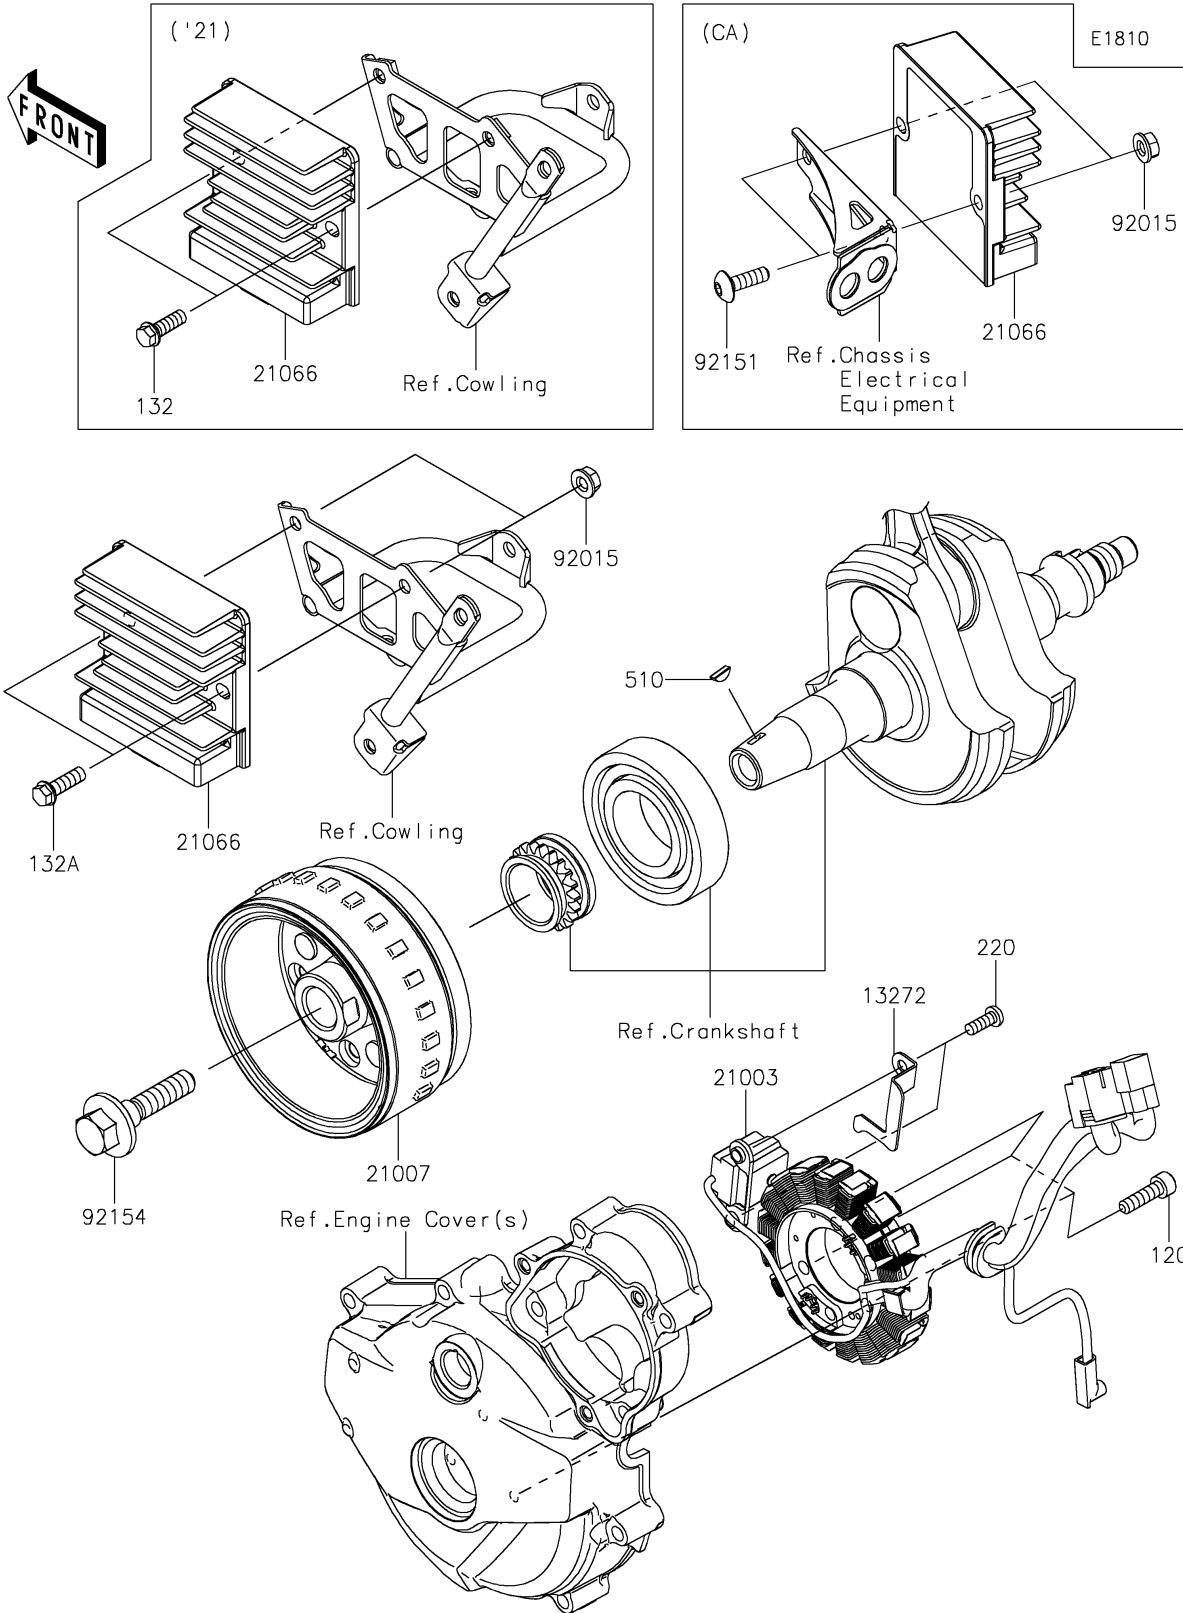

2021 KLX[®] 230R S

PARTS DIAGRAM

Generator

2021 KLX[®] 230R S

PARTS LIST

Generator

ITEM NAME

PART NUMBER

QUANTITY
