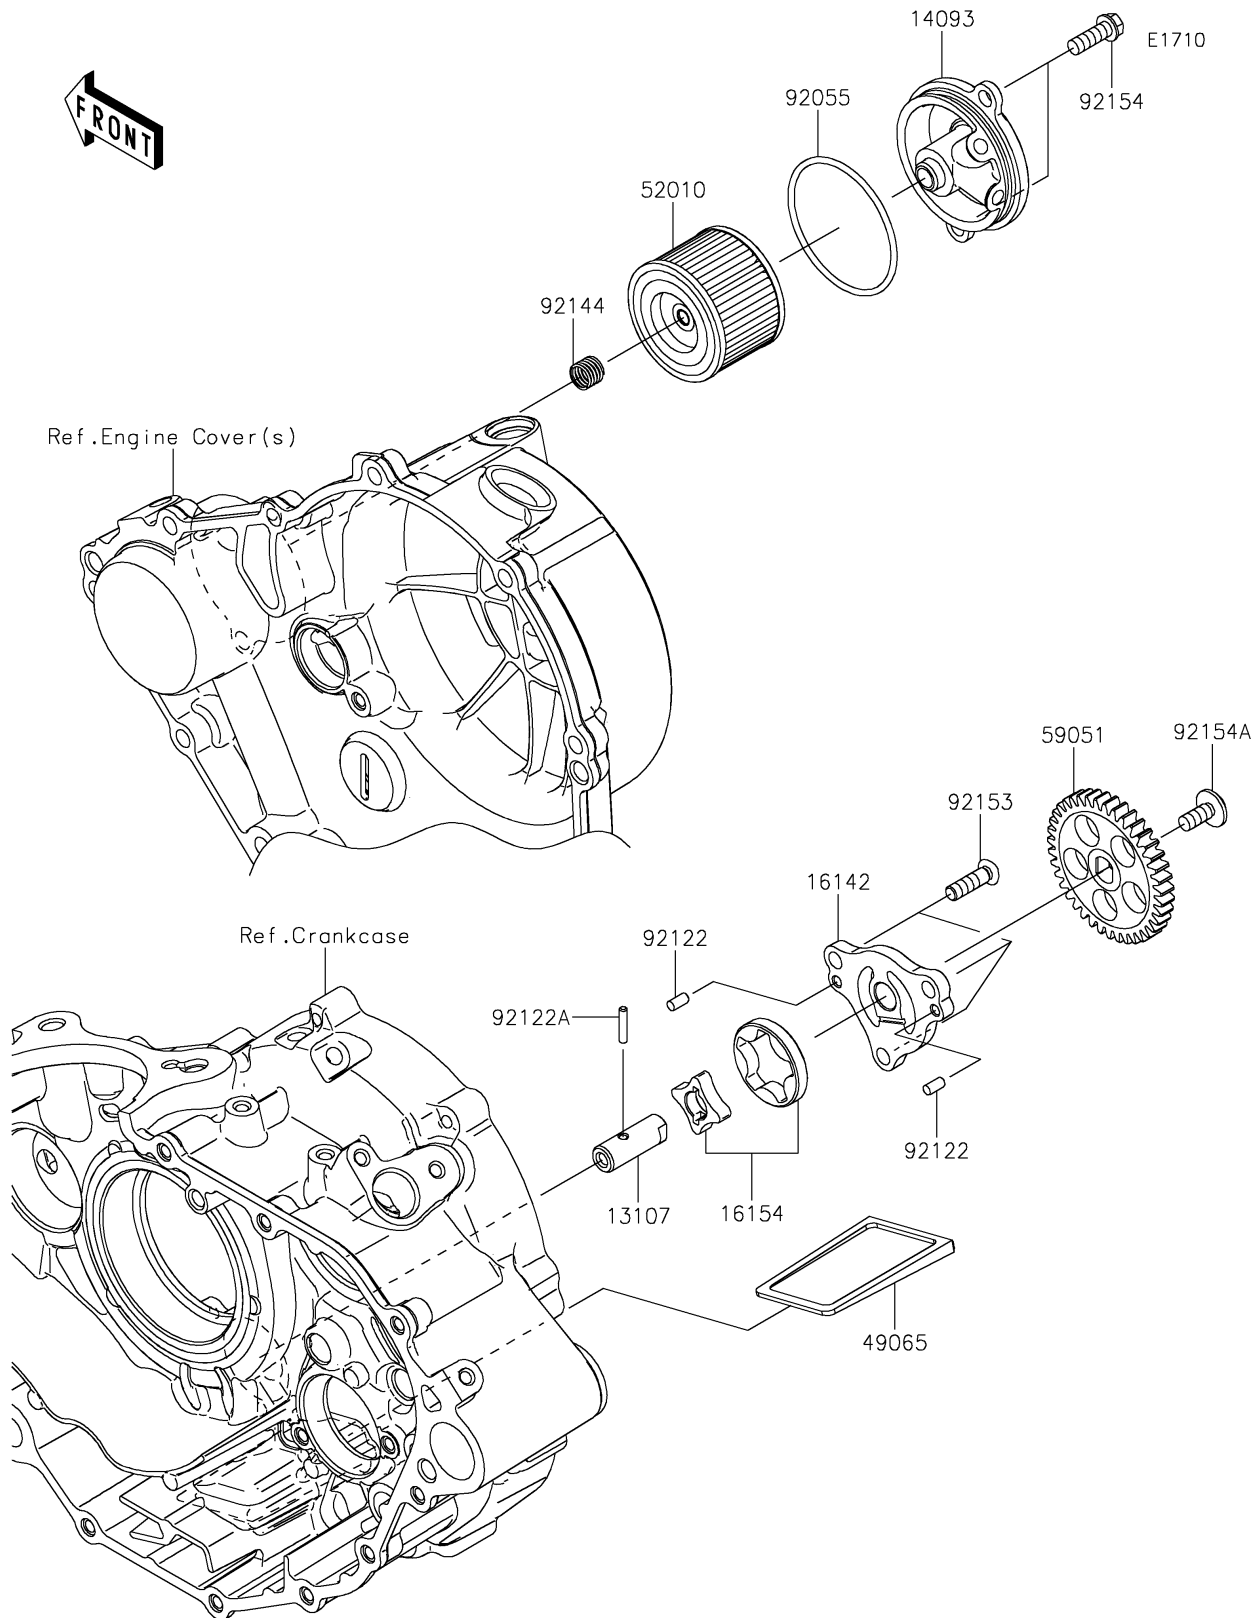

2021 KLX[®] 230R S

PARTS DIAGRAM

Oil Pump

2021 KLX[®] 230R S

PARTS LIST

Oil Pump

ITEM NAME

PART NUMBER

QUANTITY
