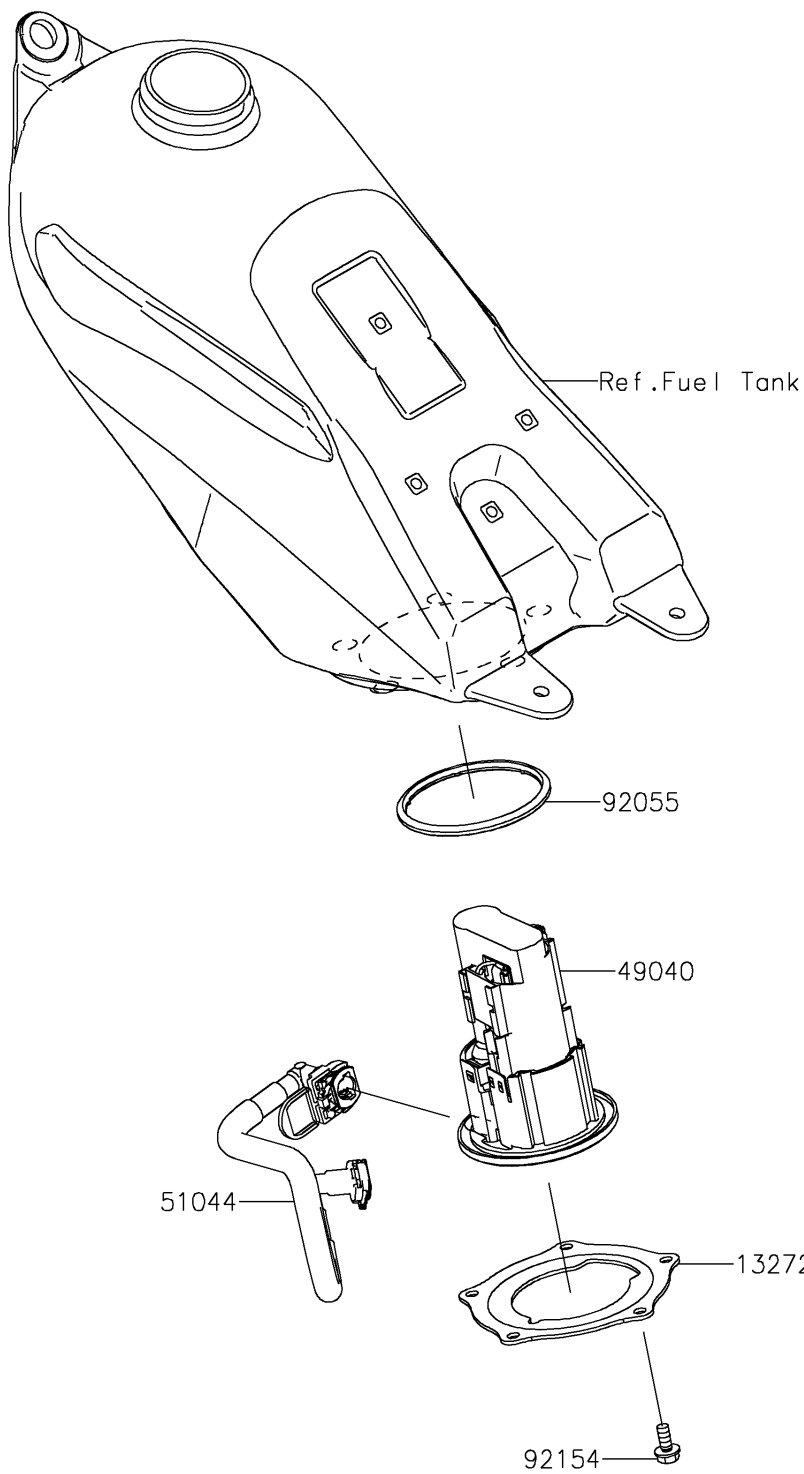

2021 KLX[®] 230R S

PARTS DIAGRAM

Fuel Pump

E1520

2021 KLX[®] 230R S

PARTS LIST

Fuel Pump

ITEM NAME

PART NUMBER

QUANTITY
