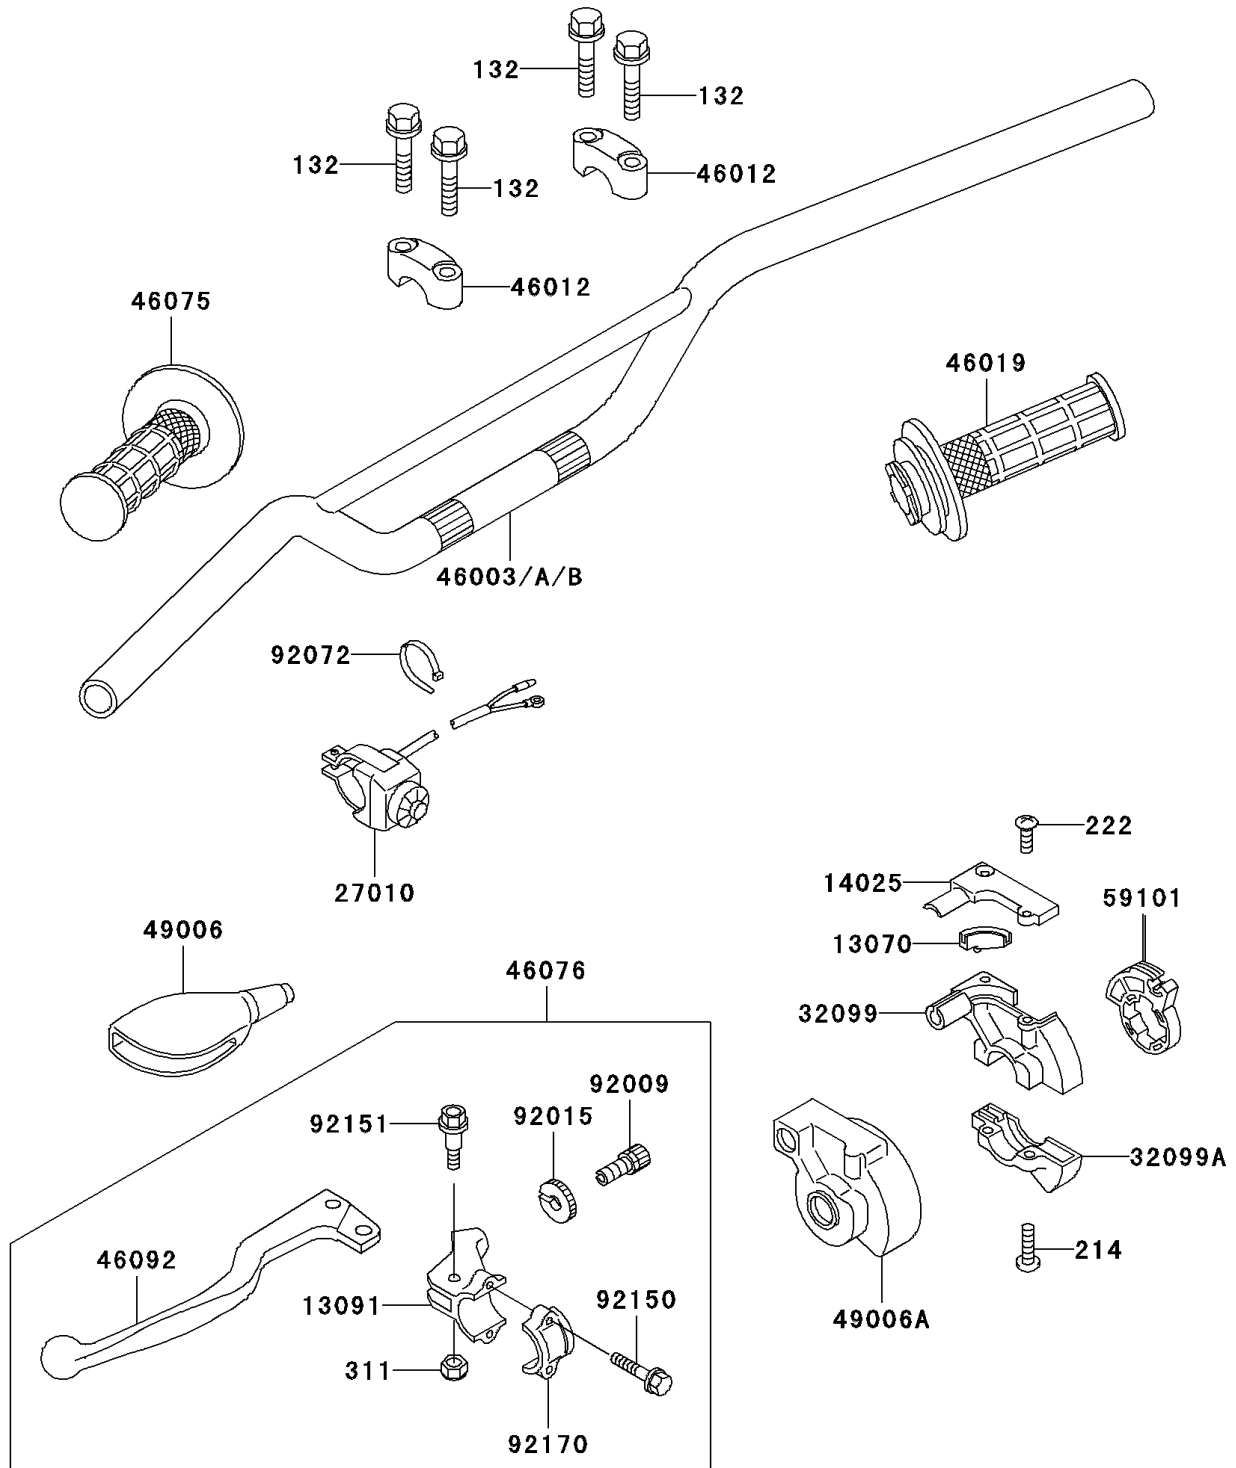

2004 KX65

PARTS DIAGRAM

Handlebar

F2310

2004 KX65

PARTS LIST

Handlebar

ITEM NAME

PART NUMBER

QUANTITY
