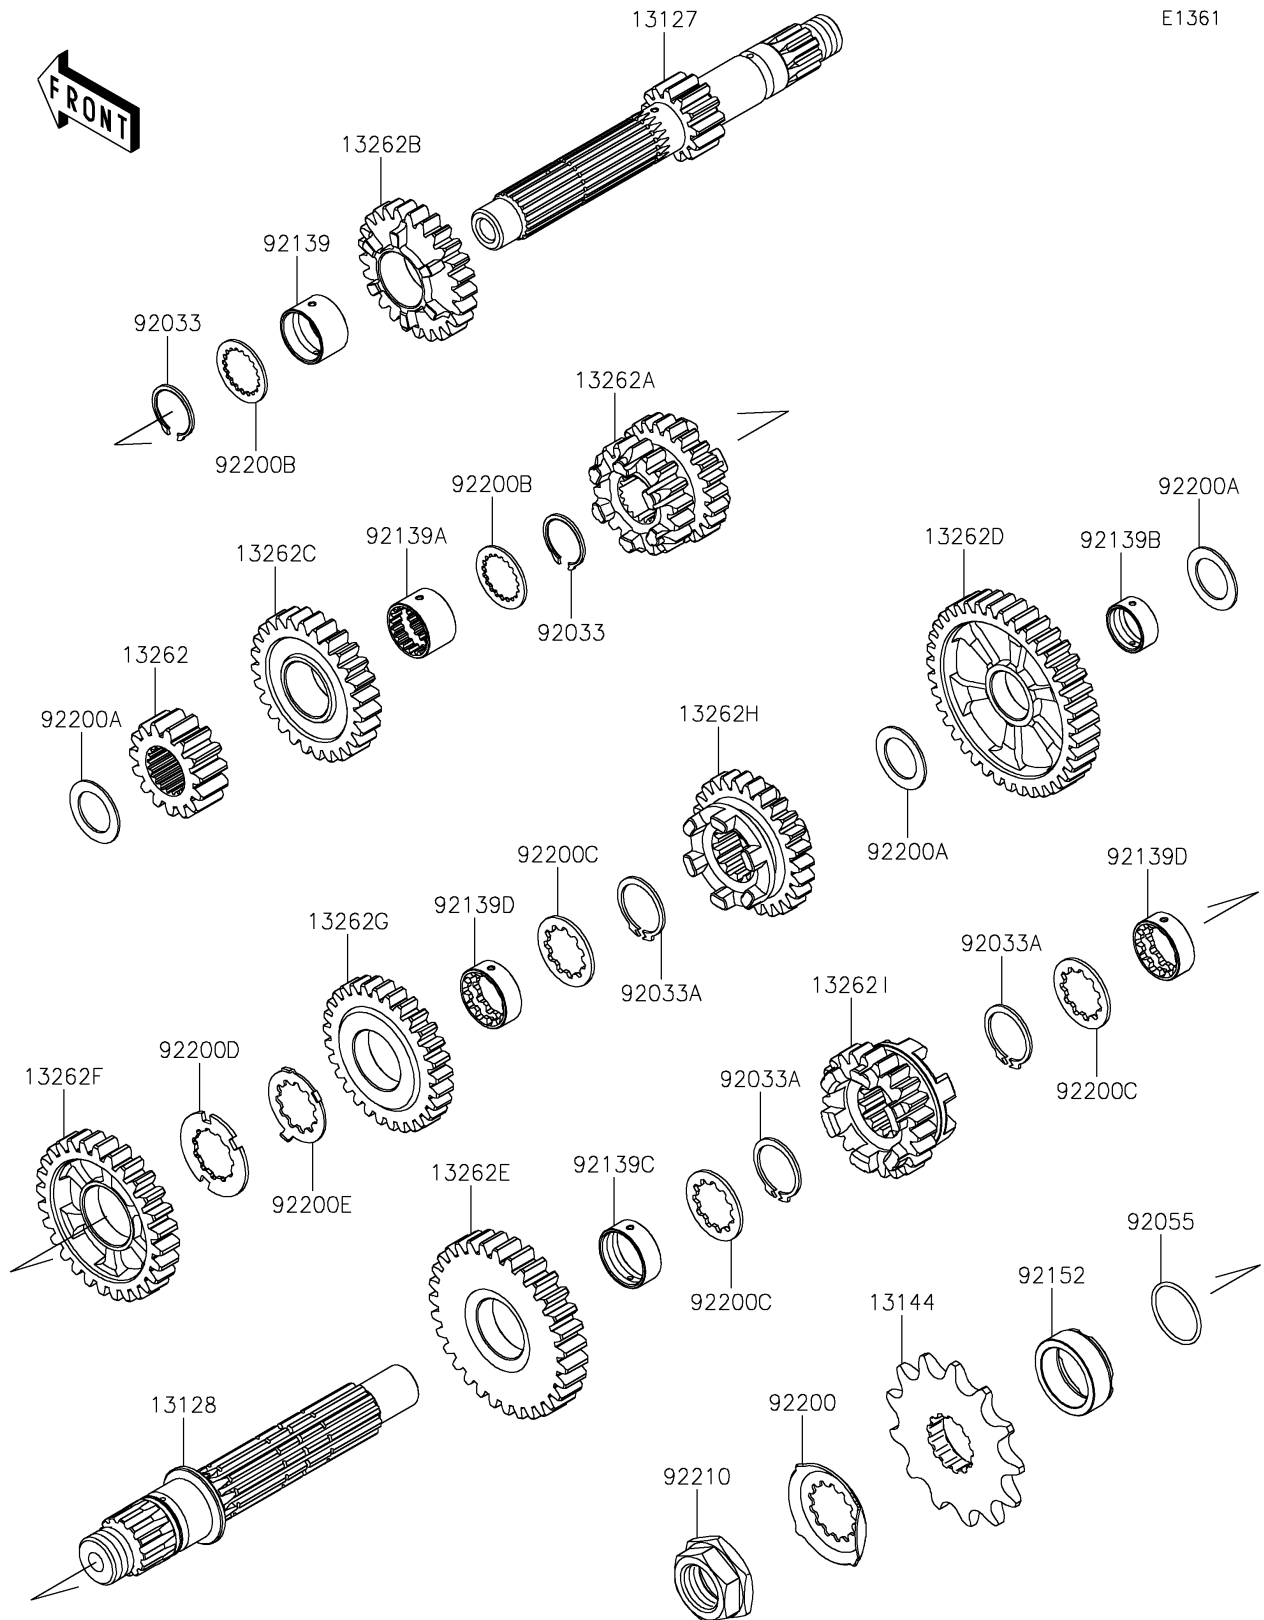

2022 KLX[®]230R S

PARTS DIAGRAM

Transmission

2022 KLX® 230R S

PARTS LIST

Transmission

ITEM NAME	PART NUMBER	QUANTITY
SHAFT-TRANSMISSION INPUT (Ref # 13127)	13127-0698	1
SHAFT-TRANSMISSION OUTPUT (Ref # 13128)	13128-0712	1
SPROCKET-OUTPUT,13T (Ref # 13144)	13144-0591	1
GEAR,INPUT 2ND,15T (Ref # 13262)	13262-1368	1
GEAR,INPUT 3RD&4TH,18T&23T (Ref # 13262A)	13262-1369	1
GEAR,INPUT 5TH,25T (Ref # 13262B)	13262-1370	1
GEAR,INPUT 6TH,27T (Ref # 13262C)	13262-1371	1
GEAR,OUTPUT LOW,39T (Ref # 13262D)	13262-1372	1
GEAR,OUTPUT 2ND,31T (Ref # 13262E)	13262-1373	1
GEAR,OUTPUT 3RD,28T (Ref # 13262F)	13262-1374	1
GEAR,OUTPUT 4TH,29T (Ref # 13262G)	13262-1375	1
GEAR,OUTPUT 5TH,26T (Ref # 13262H)	13262-1376	1
GEAR,OUTPUT 6TH,23T (Ref # 13262I)	13262-1377	1
RING-SNAP (Ref # 92033)	92033-0798	2
RING-SNAP (Ref # 92033A)	92033-0799	3
RING-O,21.5X1.5 (Ref # 92055)	92055-0196	1
BUSHING,20X23X14 (Ref # 92139)	92139-0917	1
BUSHING,17.9X23X14.5 (Ref # 92139A)	92139-0918	1
BUSHING,17X20X8.5 (Ref # 92139B)	92139-0919	1
BUSHING,22X25X8.5 (Ref # 92139C)	92139-0920	1
BUSHING,18.7X25X8.6 (Ref # 92139D)	92139-0921	2
COLLAR (Ref # 92152)	92152-1350	1
WASHER (Ref # 92200)	92200-1720	1
WASHER,17.2X26X1 (Ref # 92200A)	92200-2223	3
WASHER,20X26X1.2 (Ref # 92200B)	92200-2224	2
WASHER,22.3X29X1.5 (Ref # 92200C)	92200-2226	3
WASHER (Ref # 92200D)	92200-2227	1
WASHER (Ref # 92200E)	92200-2228	1
NUT,20MM (Ref # 92210)	92210-0850	1