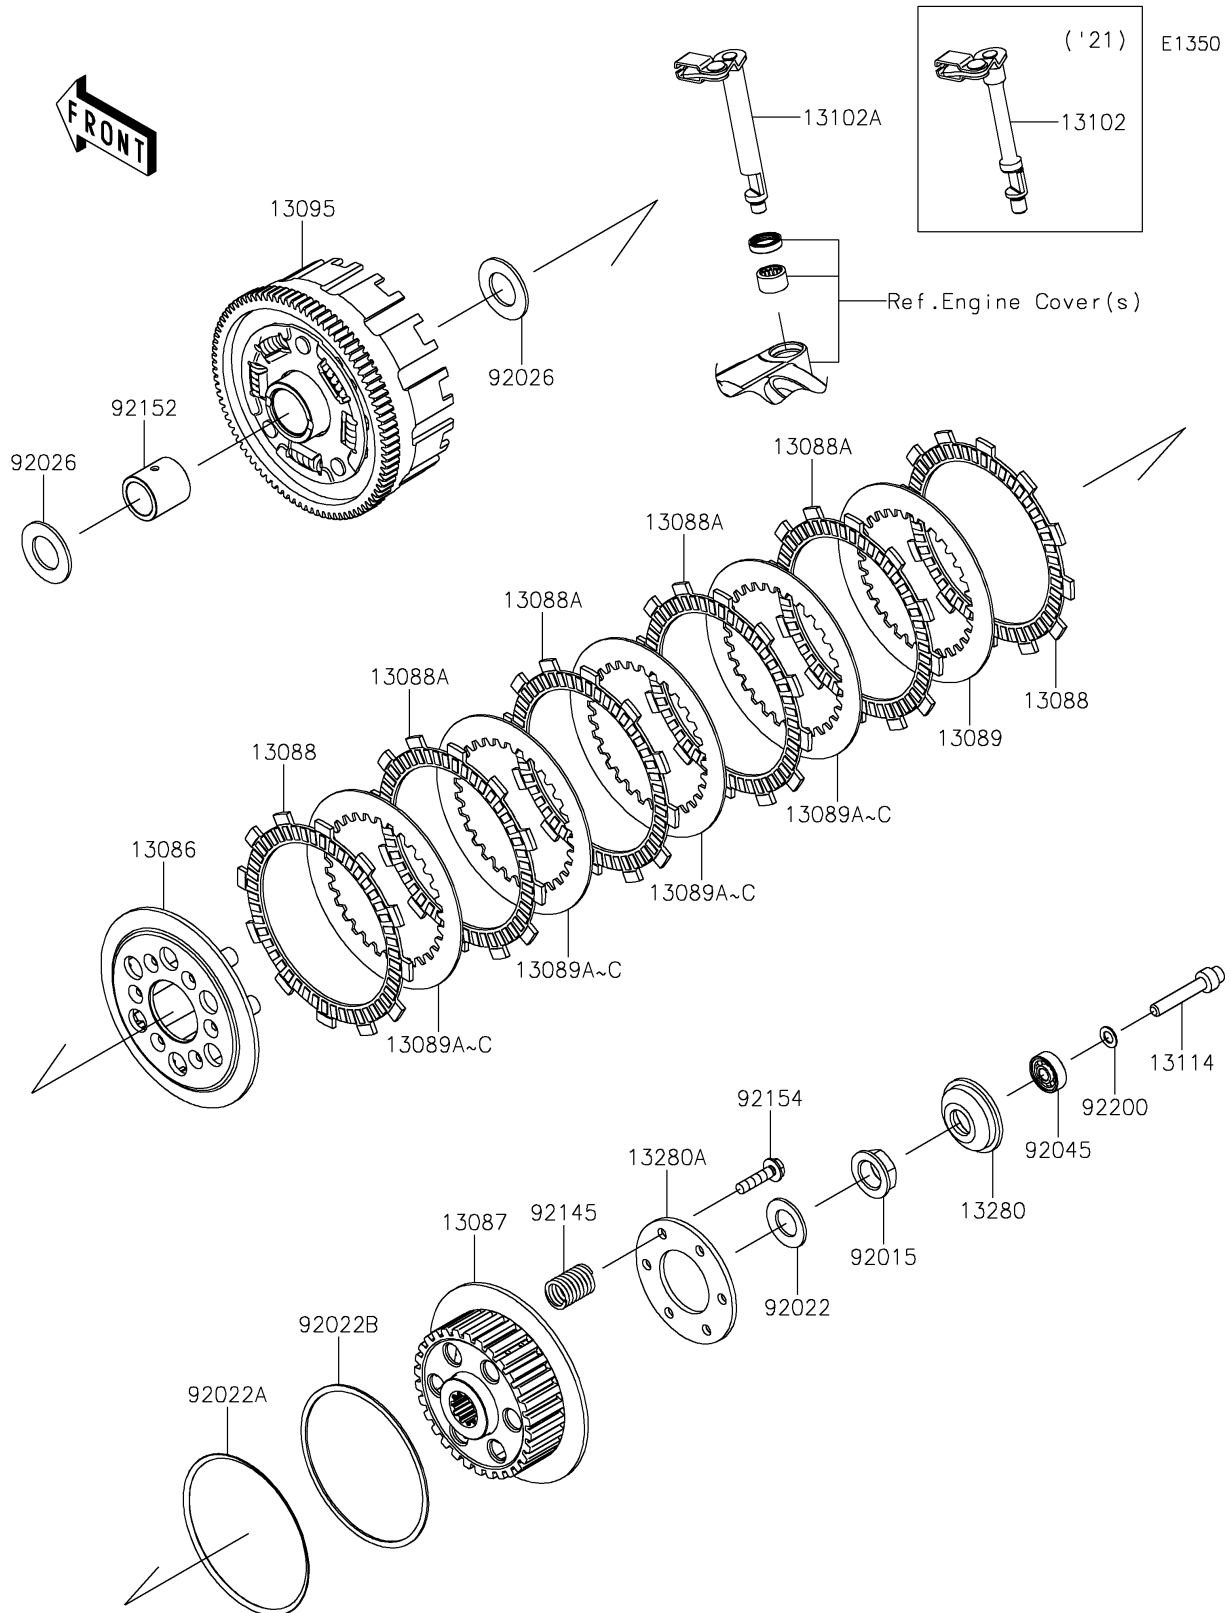

2021 KLX[®]230R S

PARTS DIAGRAM

Clutch

2021 KLX[®] 230R S

PARTS LIST

Clutch

ITEM NAME

PART NUMBER

QUANTITY
