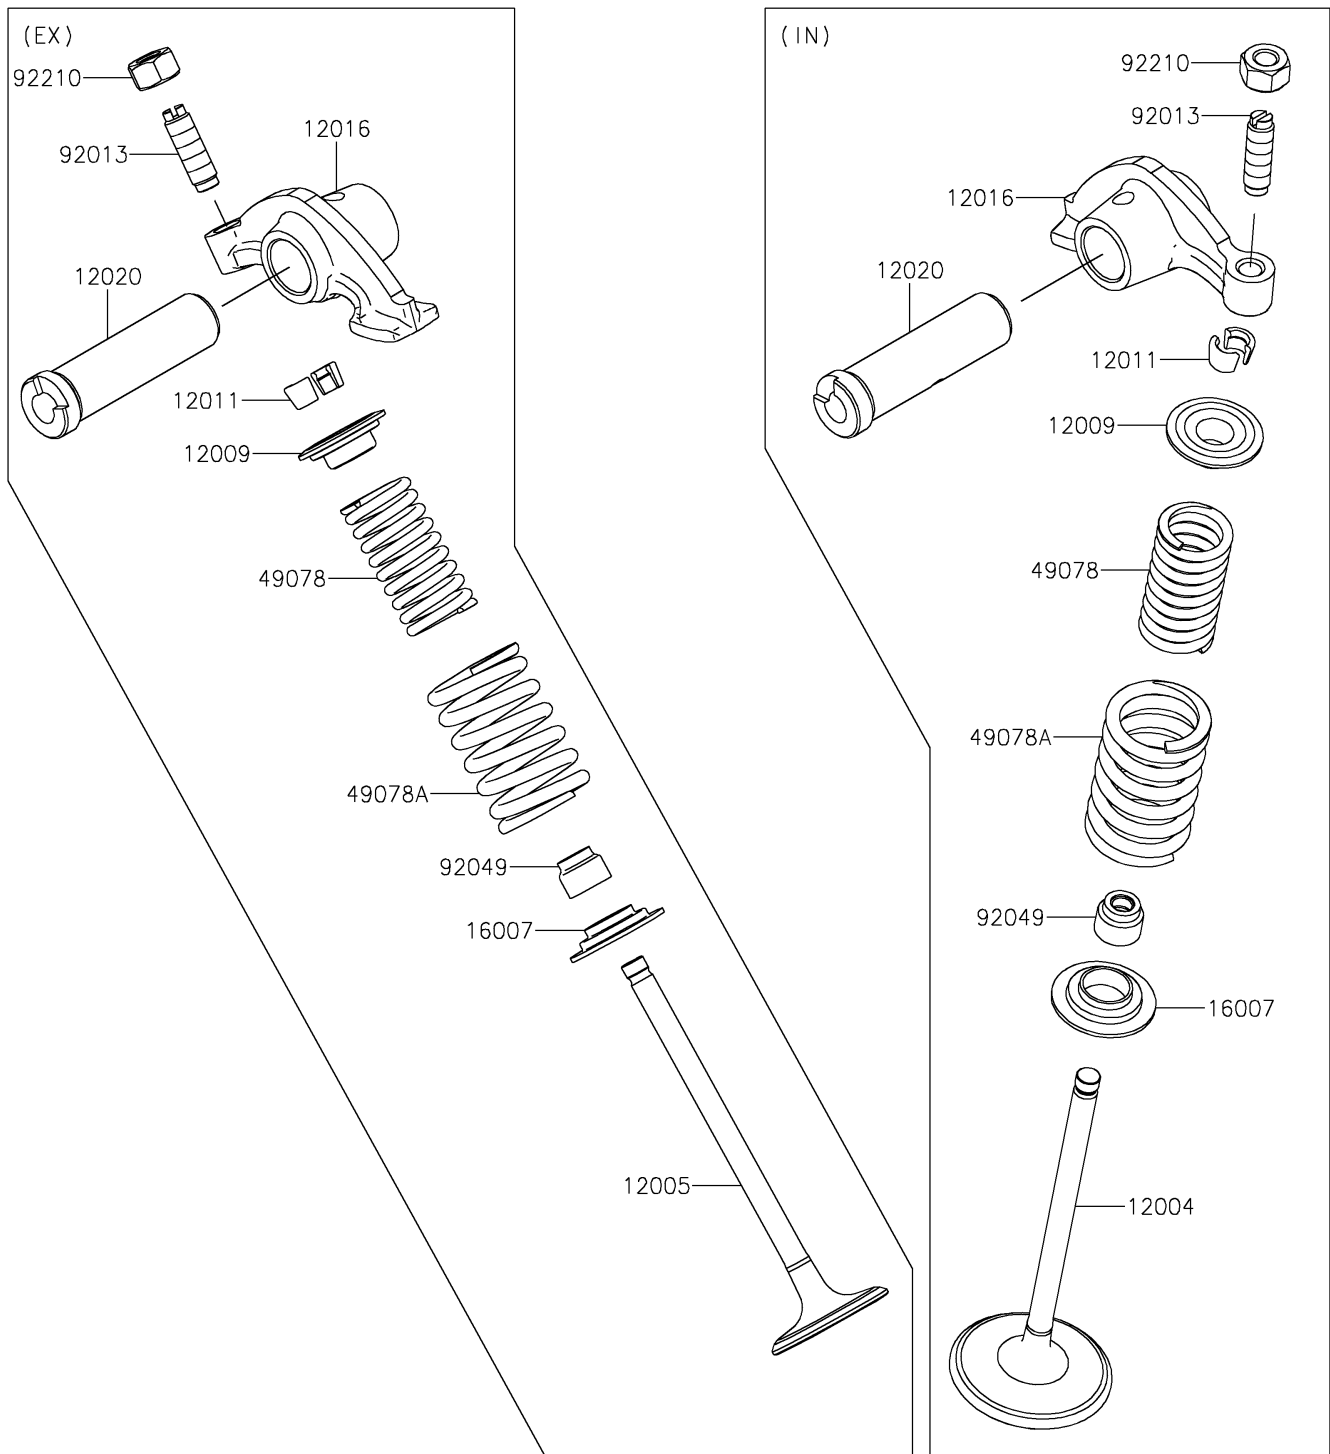

## PARTS DIAGRAM

### Valve(s)

E1210

## PARTS LIST

### Valve(s)

ITEM NAME	PART NUMBER	QUANTITY
VALVE-INTAKE (Ref # 12004)	12004-0765	1
VALVE-EXHAUST (Ref # 12005)	12005-0790	1
RETAINER-VALVE SPRING (Ref # 12009)	12009-1054	2
COLLET (Ref # 12011)	12011-1003	4
ARM-ROCKER (Ref # 12016)	12016-0728	2
SHAFT-ROCKER (Ref # 12020)	12020-0027	2
SEAT-SPRING (Ref # 16007)	16007-1163	2
SPRING-ENGINE VALVE (Ref # 49078)	49078-0756	2
SPRING-ENGINE VALVE (Ref # 49078A)	49078-0757	2
SCREW,6MM (Ref # 92013)	92013-009	2
SEAL-OIL,RVC2-5.5X8.5X8.3 (Ref # 92049)	92049-1062	2
NUT,6MM (Ref # 92210)	92210-1490	2