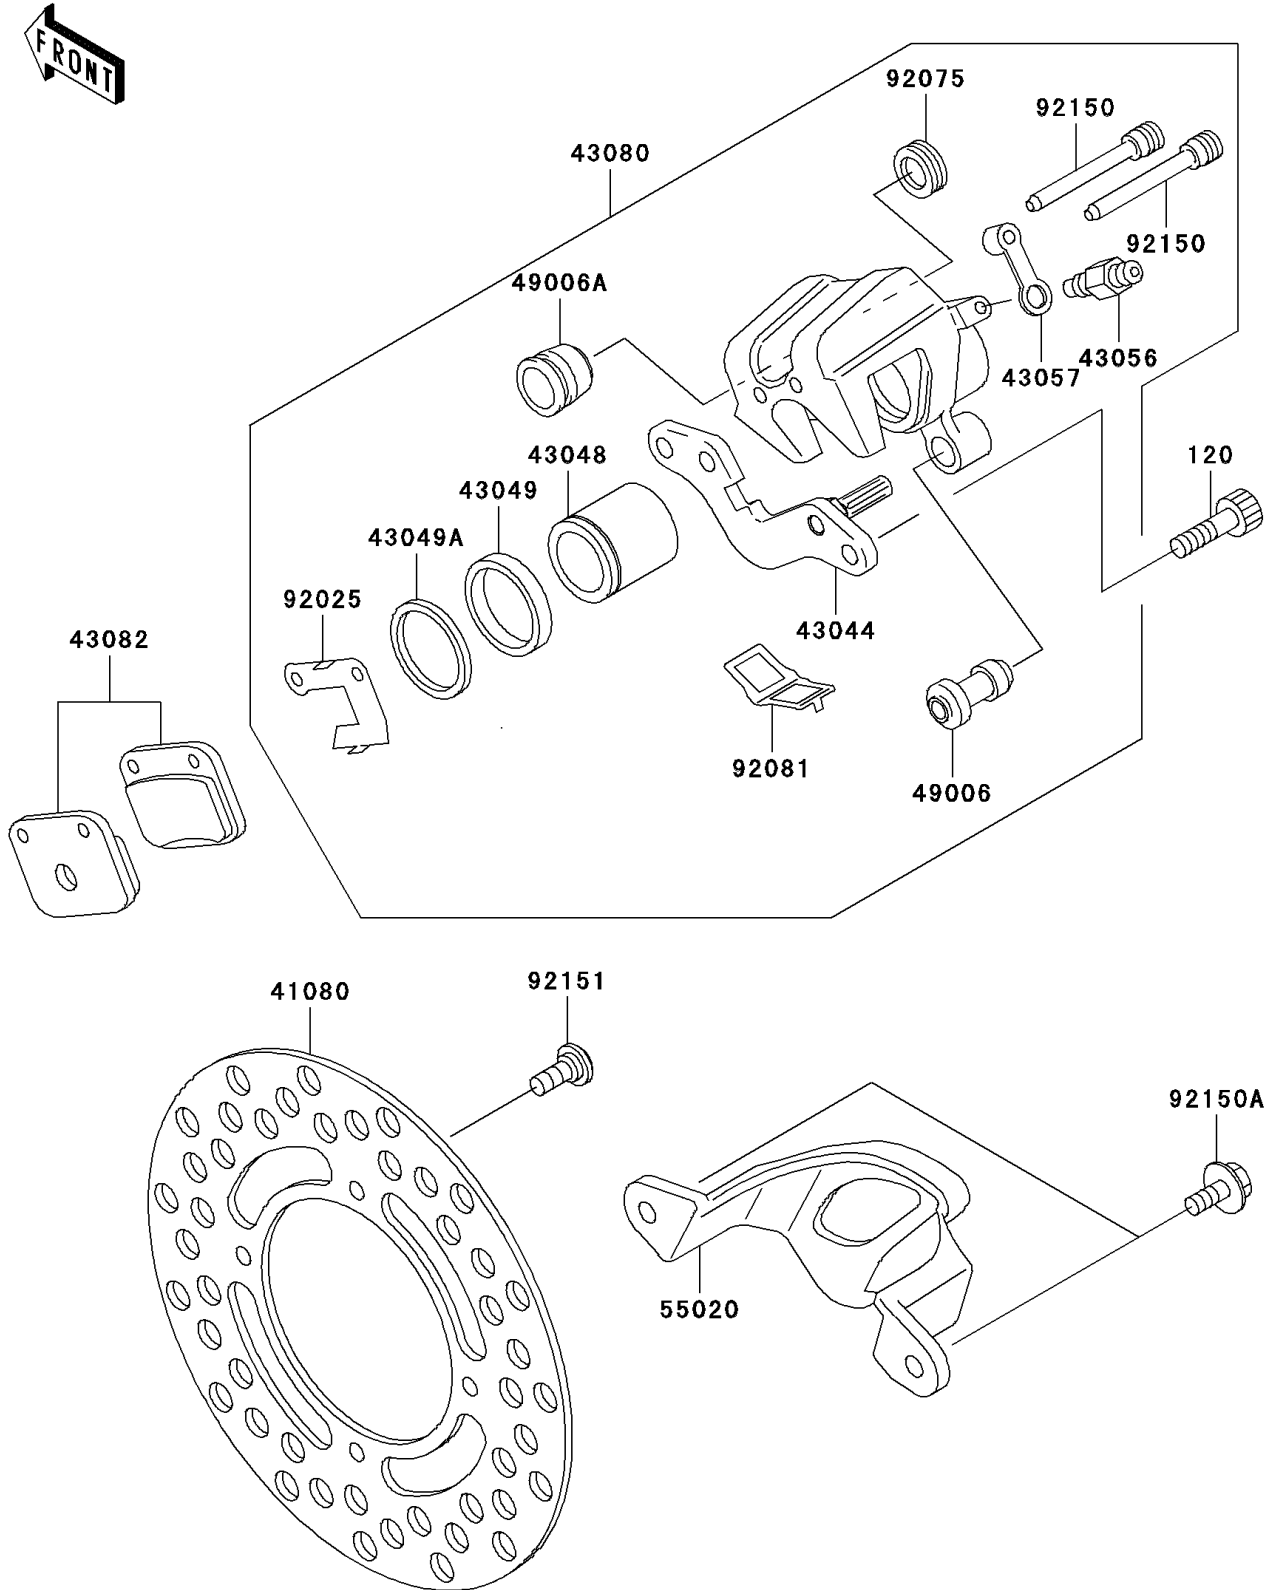

2004 KX65

PARTS DIAGRAM

Rear Brake(KX65-A5)

F2294A

2004 KX65

PARTS LIST

Rear Brake(KX65-A5)

ITEM NAME

PART NUMBER

QUANTITY
