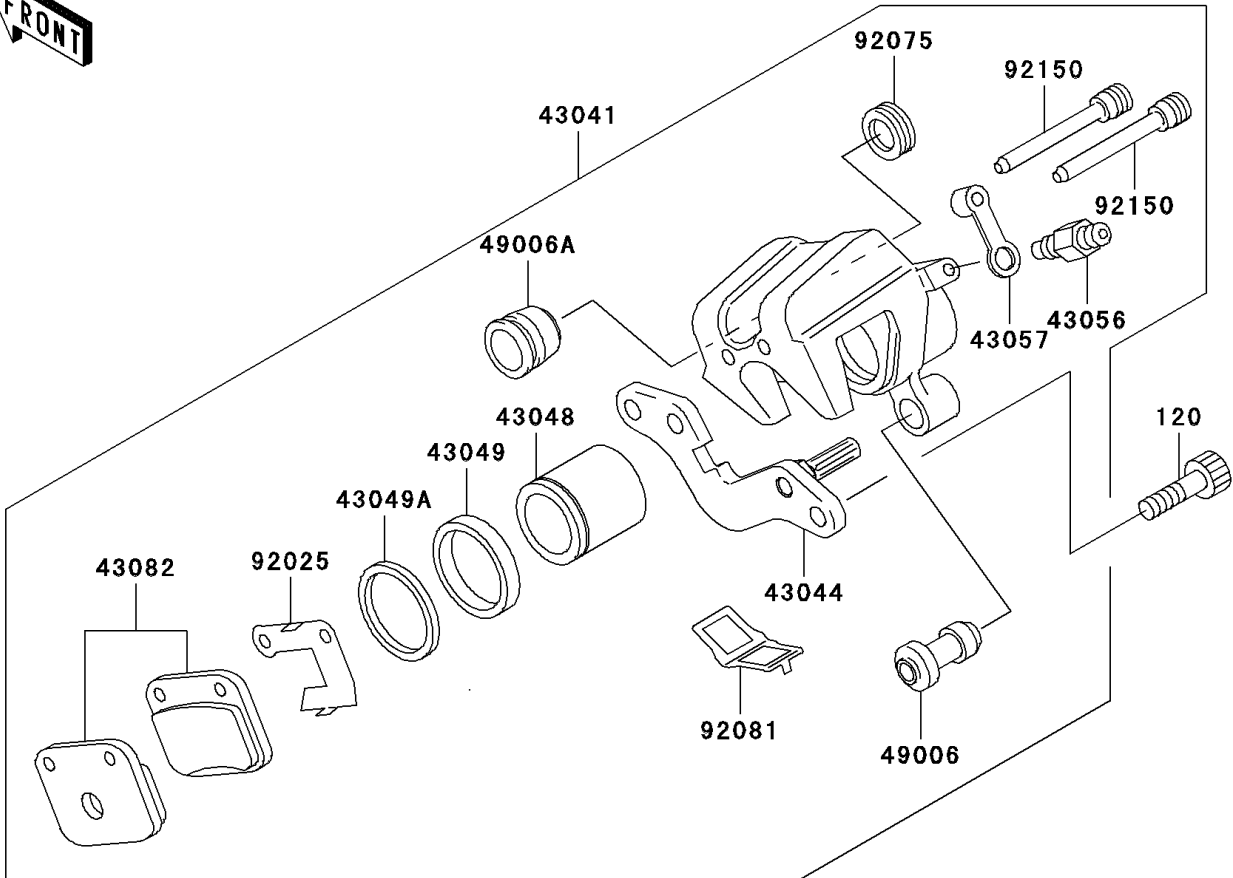

2001 KX65

PARTS DIAGRAM

Rear Brake(KX65-A1-A4)

F2294

2001 KX65

PARTS LIST

Rear Brake(KX65-A1-A4)

ITEM NAME

PART NUMBER

QUANTITY
