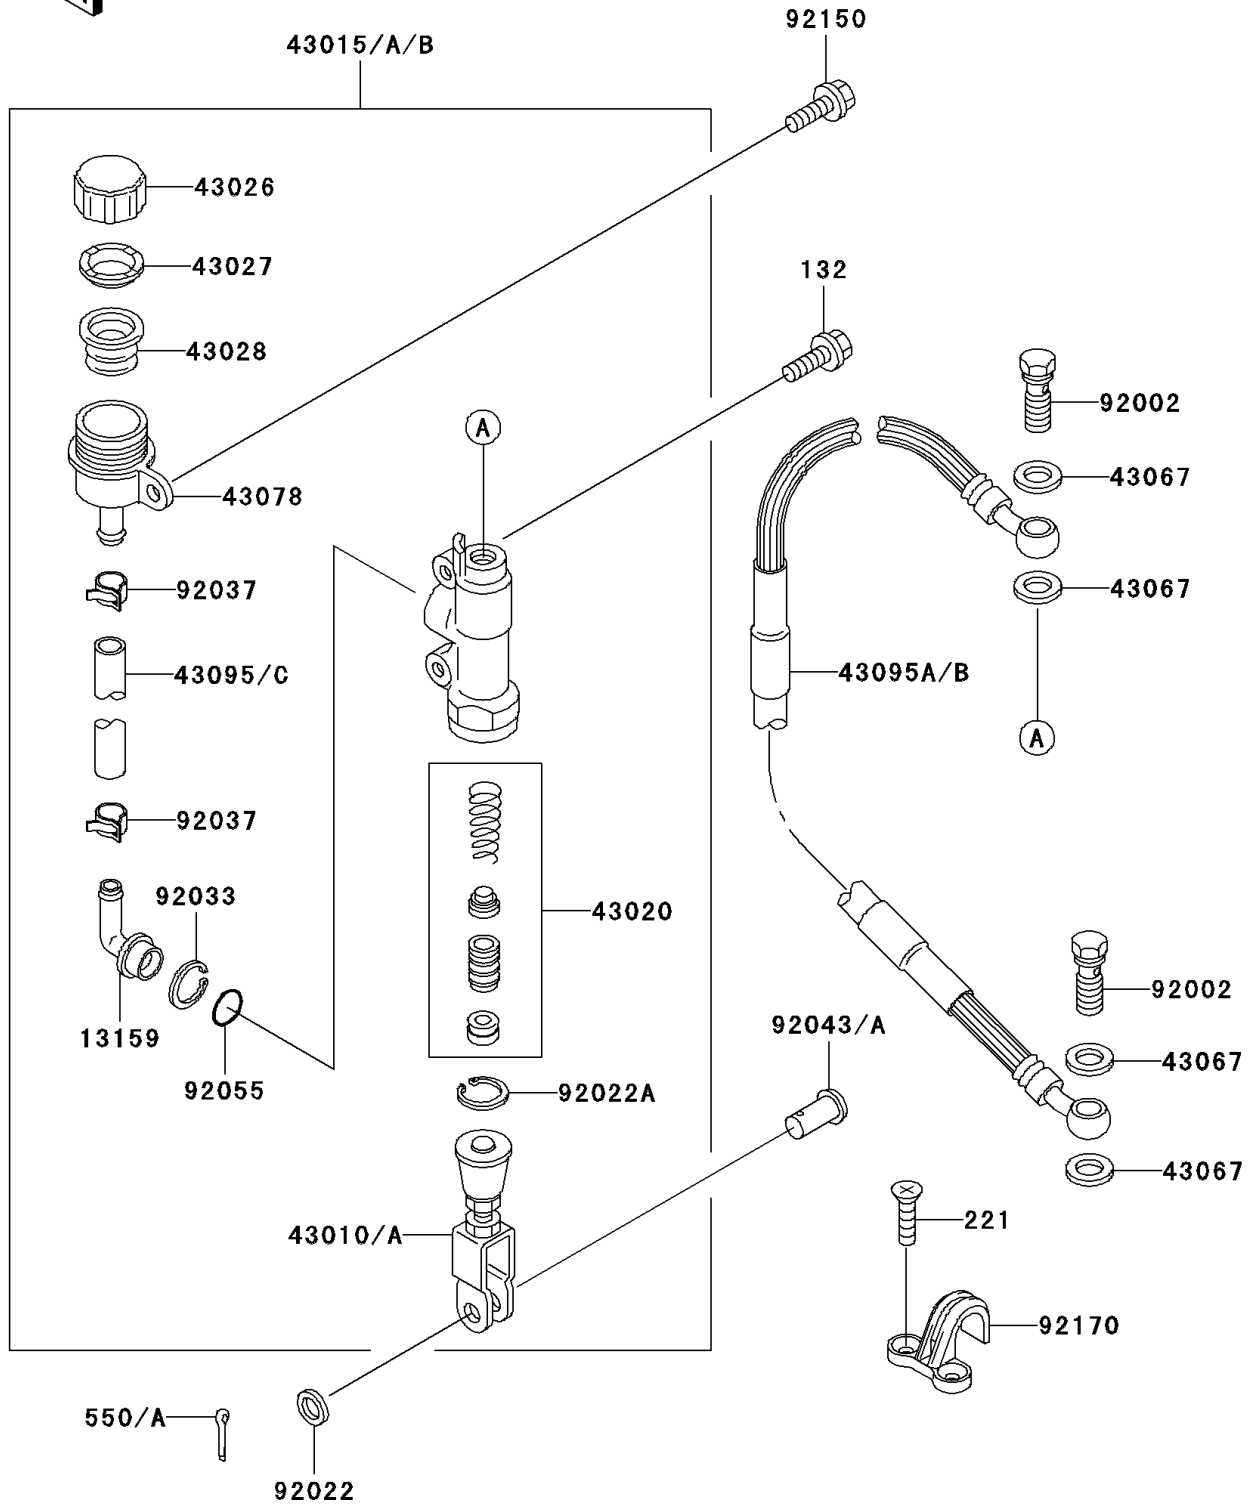

2000 KX65

PARTS DIAGRAM

Rear Master Cylinder

F2293

2000 KX65

PARTS LIST

Rear Master Cylinder

Kawasaki

Let the Good Times Roll®

ITEM NAME

PART NUMBER

QUANTITY
