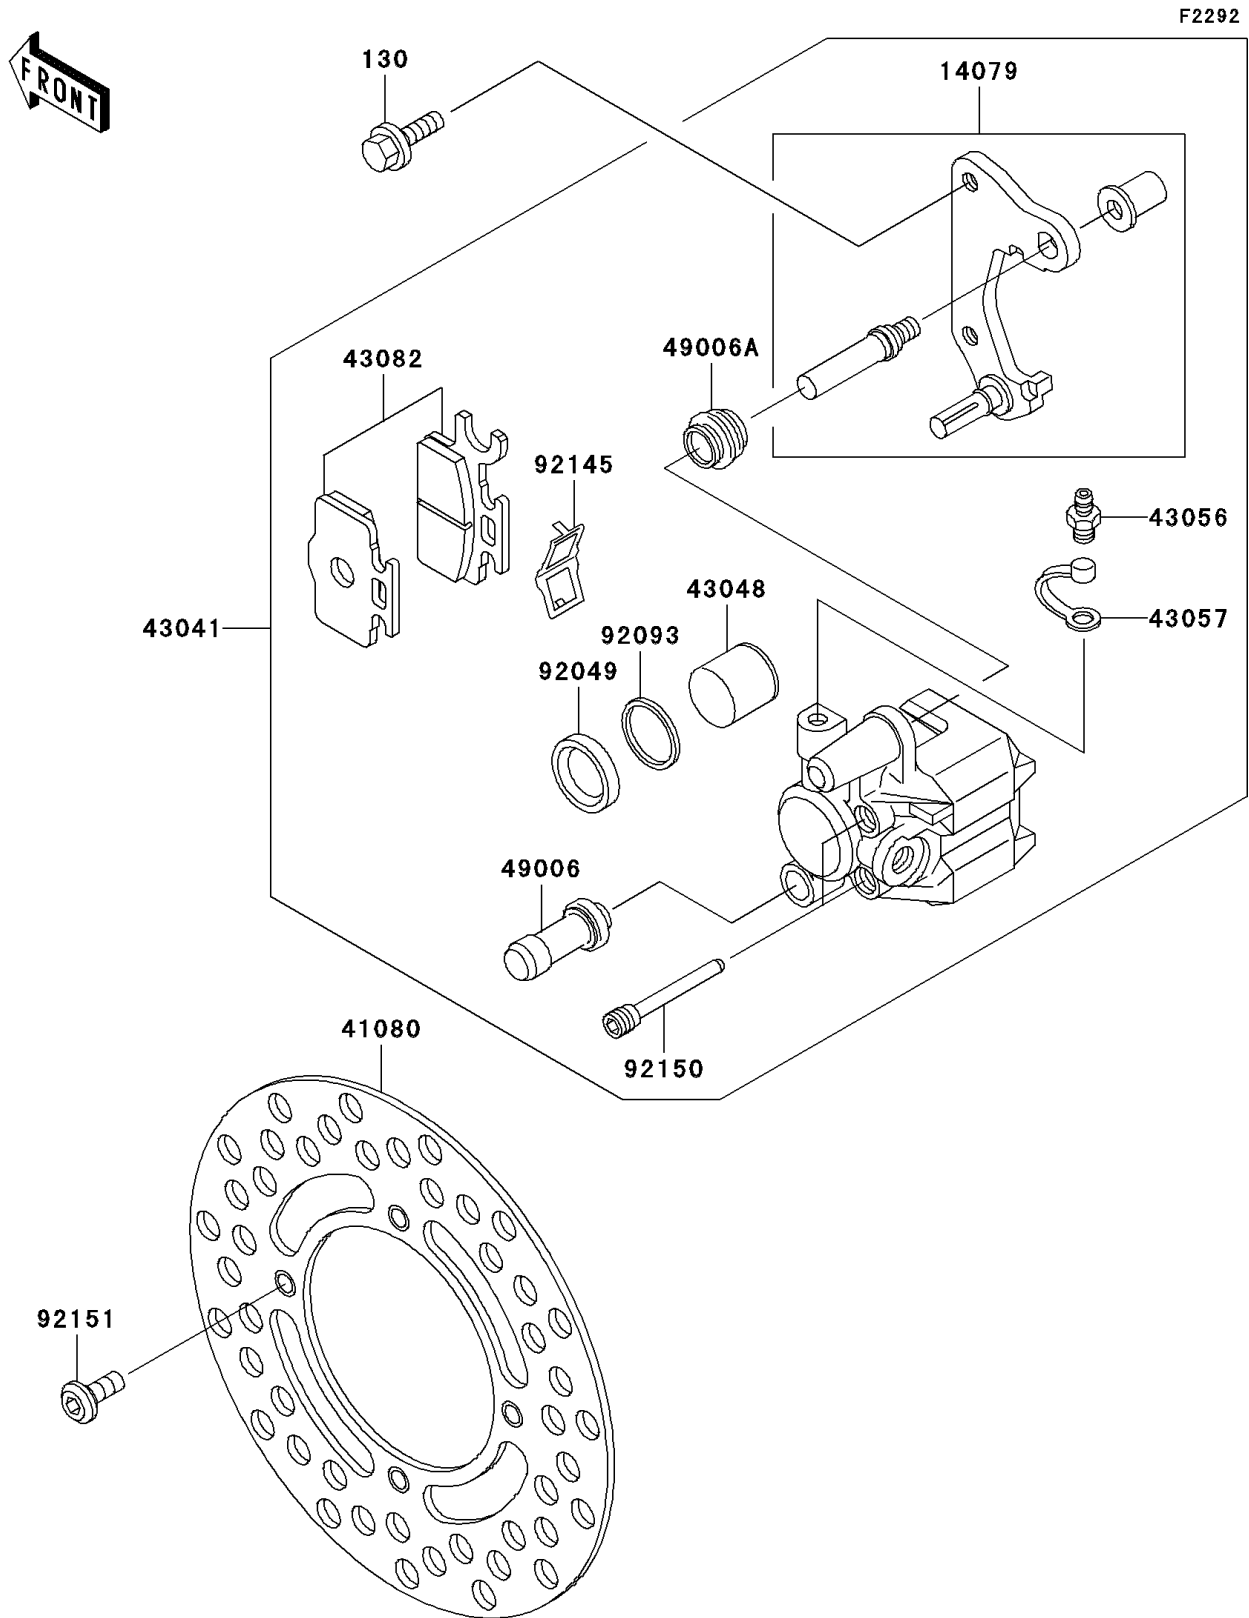

2001 KX65

PARTS DIAGRAM

Front Brake(KX65-A1-A4)

2001 KX65

PARTS LIST

Front Brake(KX65-A1-A4)

ITEM NAME

PART NUMBER

QUANTITY
