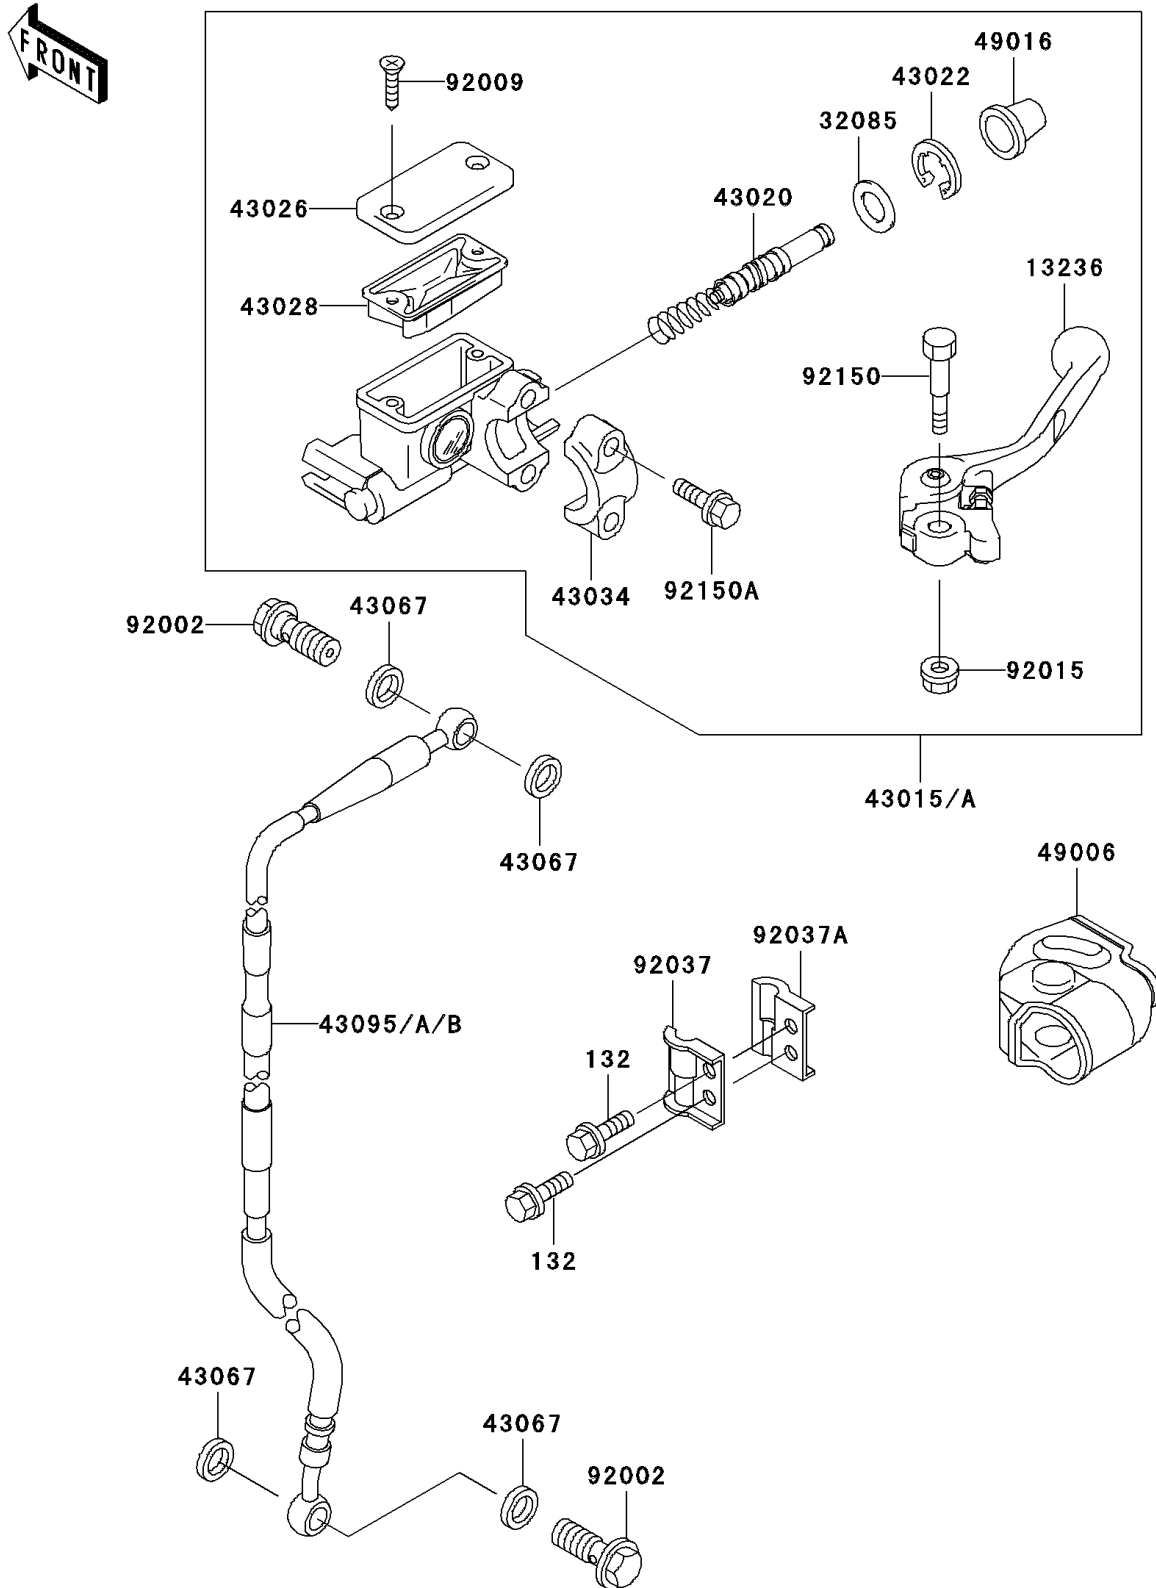

## PARTS DIAGRAM

### Front Master Cylinder

F2291

## PARTS LIST

### Front Master Cylinder

**ITEM NAME**

**PART NUMBER**

**QUANTITY**

---