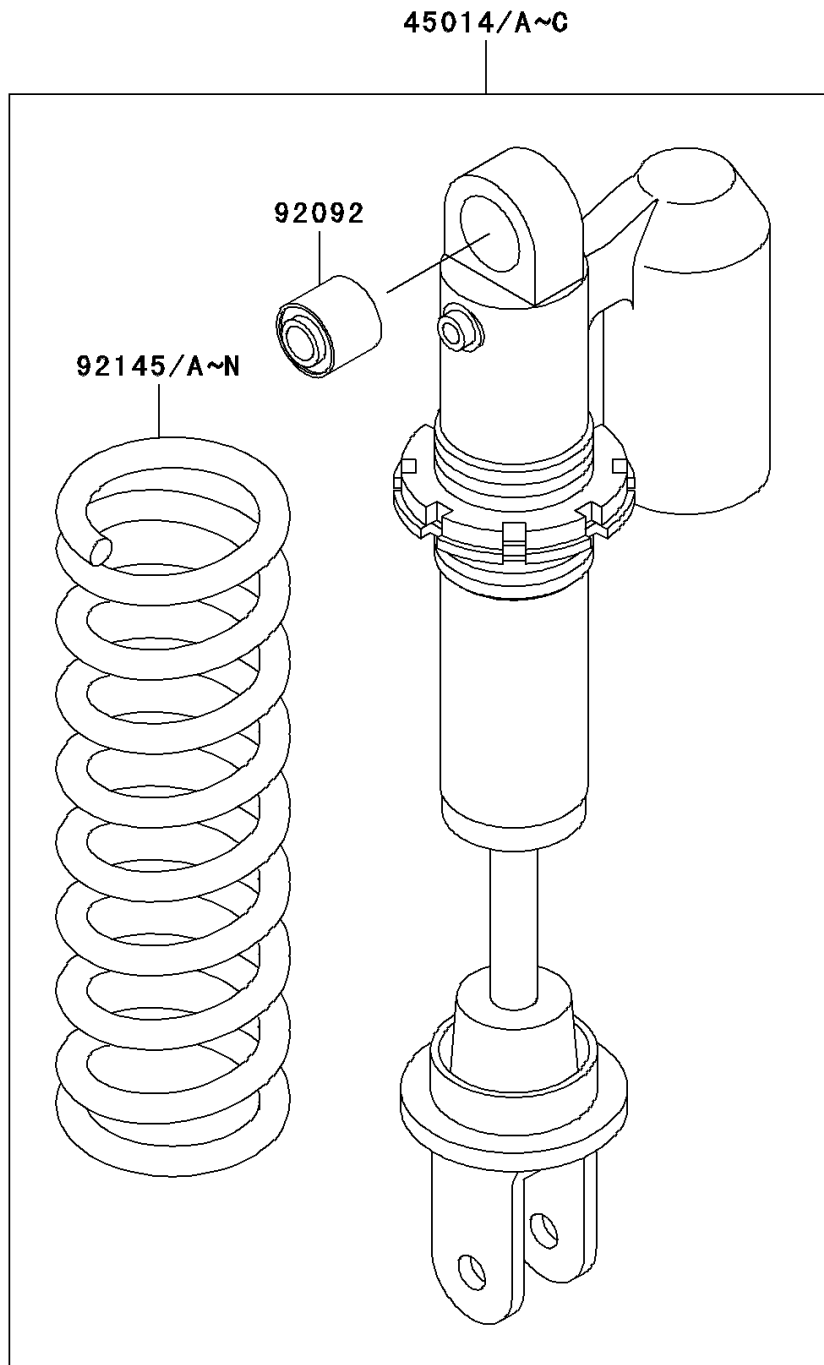

2002 KX65

PARTS DIAGRAM

Shock Absorber(s)

F2280

2002 KX65

PARTS LIST

Shock Absorber(s)

ITEM NAME	PART NUMBER	QUANTITY
SHOCKABSORBER,BLACK (Ref # 45014B)	45014-1782	1
BUSHING-RUBBER (Ref # 92092)	92092-1078	1
SPRING,SHOCKABSORBER,K=4.5 (Ref # 92145G)	92145-1474	1
SPRING,SHOCKABSORBER,K=4.7 (Ref # 92145I)	92145-1475	1
SPRING,SHOCKABSORBER,K=4.9 (Ref # 92145K)	92145-1476	1
SPRING,SHOCKABSORBER,K=5.1 (Ref # 92145M)	92145-1477	1