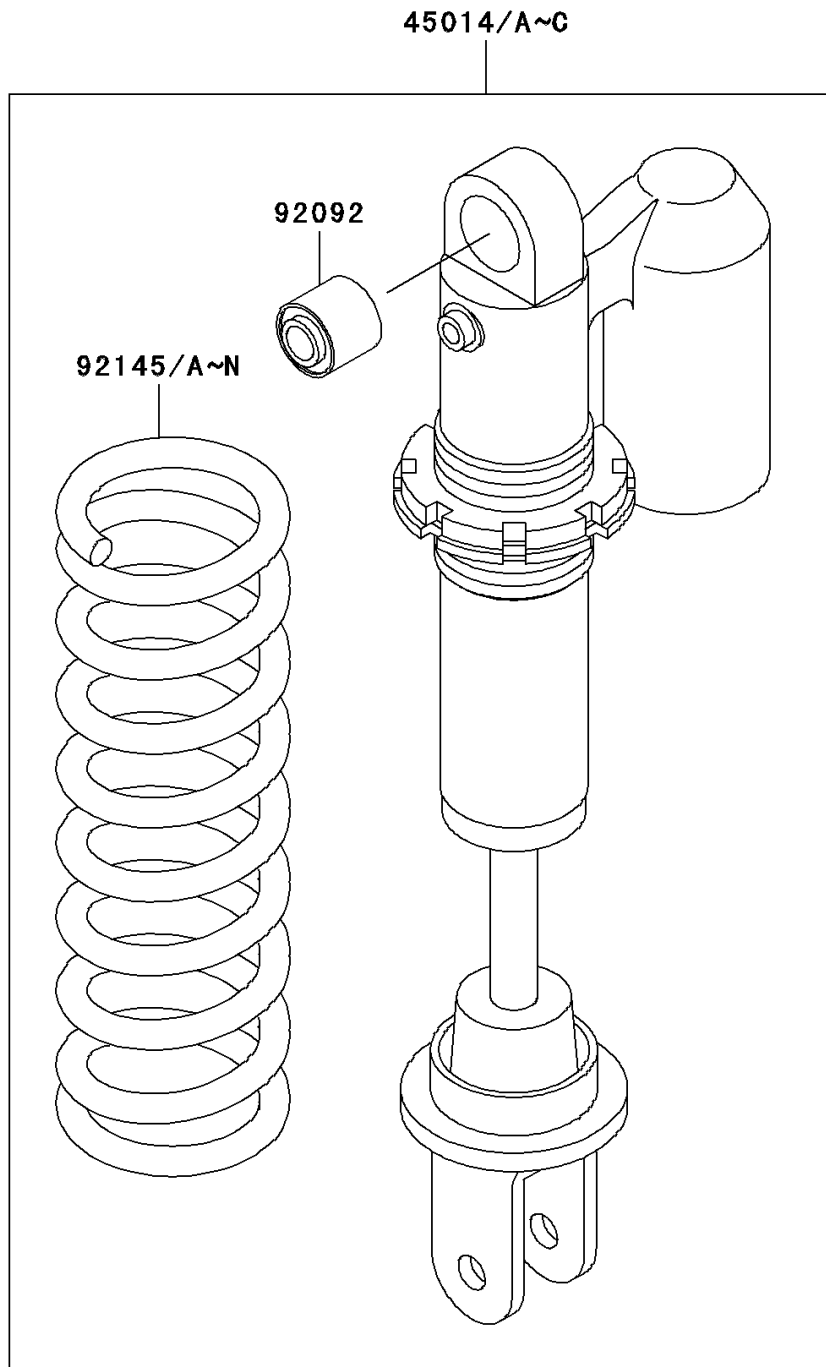

2001 KX65

PARTS DIAGRAM

Shock Absorber(s)

F2280

2001 KX65

PARTS LIST

Shock Absorber(s)

ITEM NAME

PART NUMBER

QUANTITY
