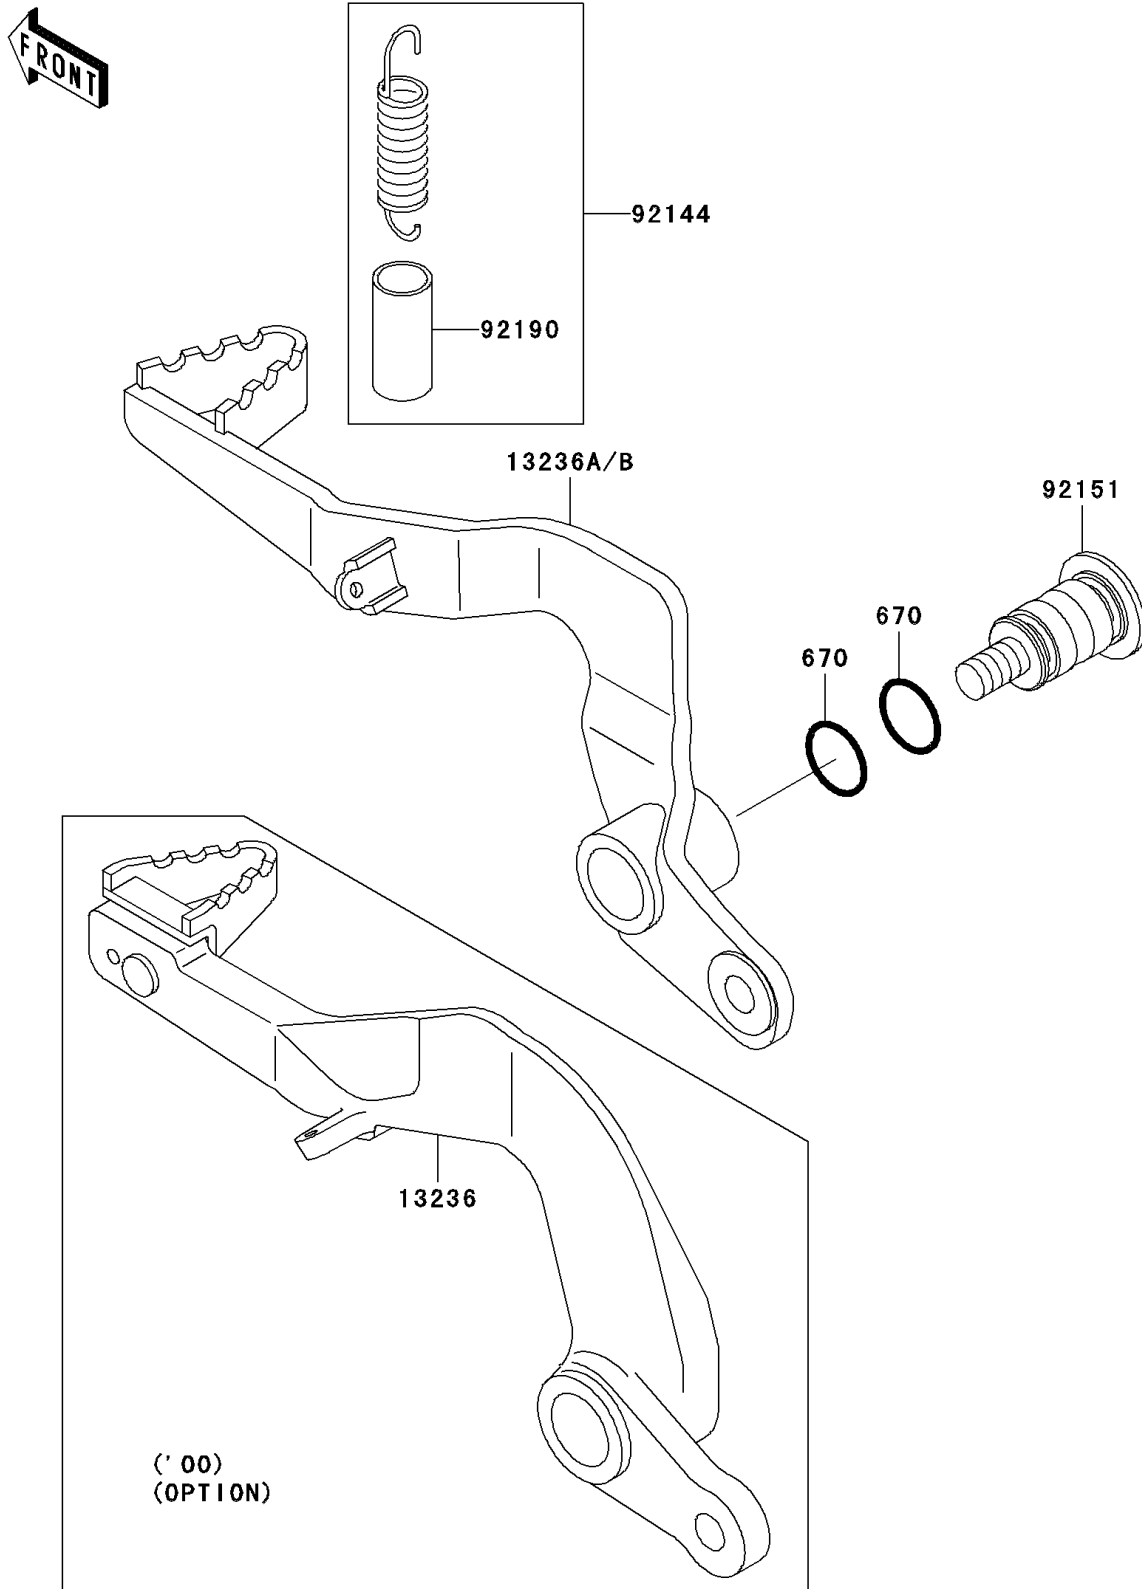

2001 KX65

PARTS DIAGRAM

Brake Pedal

F2260

2001 KX65

PARTS LIST

Brake Pedal

Kawasaki

Let the Good Times Roll®

ITEM NAME

PART NUMBER

QUANTITY
