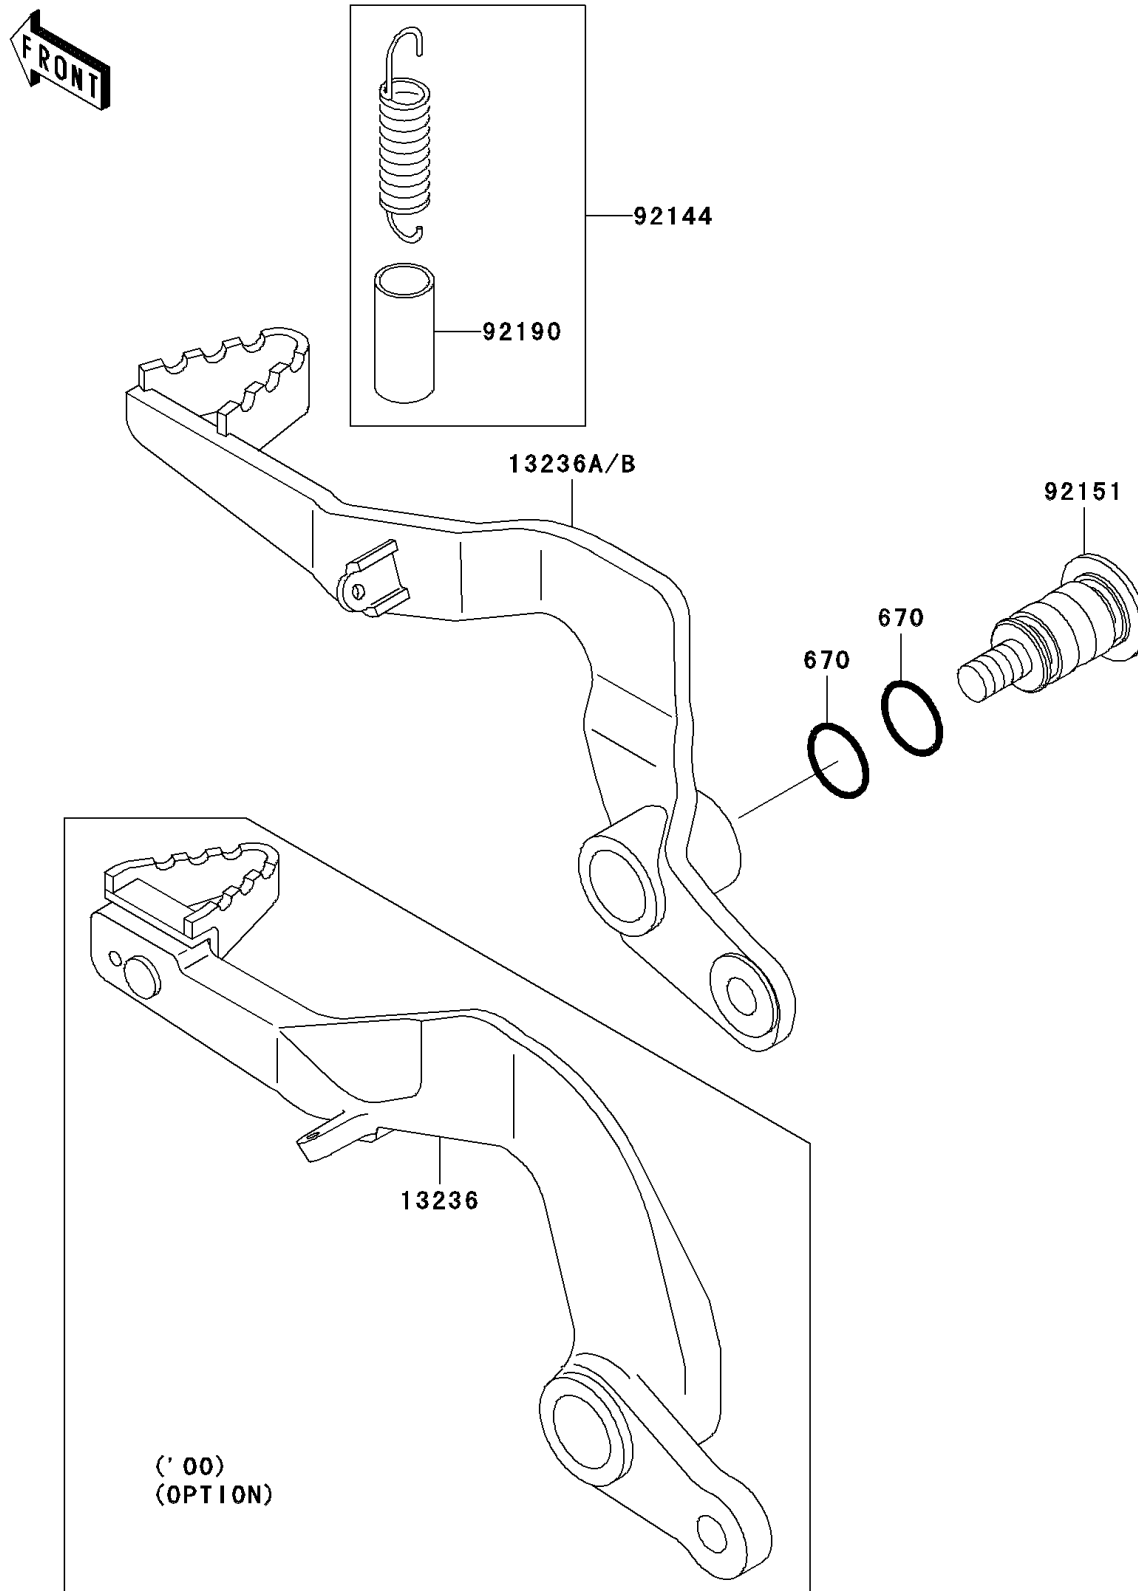

2000 KX65

PARTS DIAGRAM

Brake Pedal

F2260

2000 KX65

PARTS LIST

Brake Pedal

Kawasaki

Let the Good Times Roll®

ITEM NAME

PART NUMBER

QUANTITY
