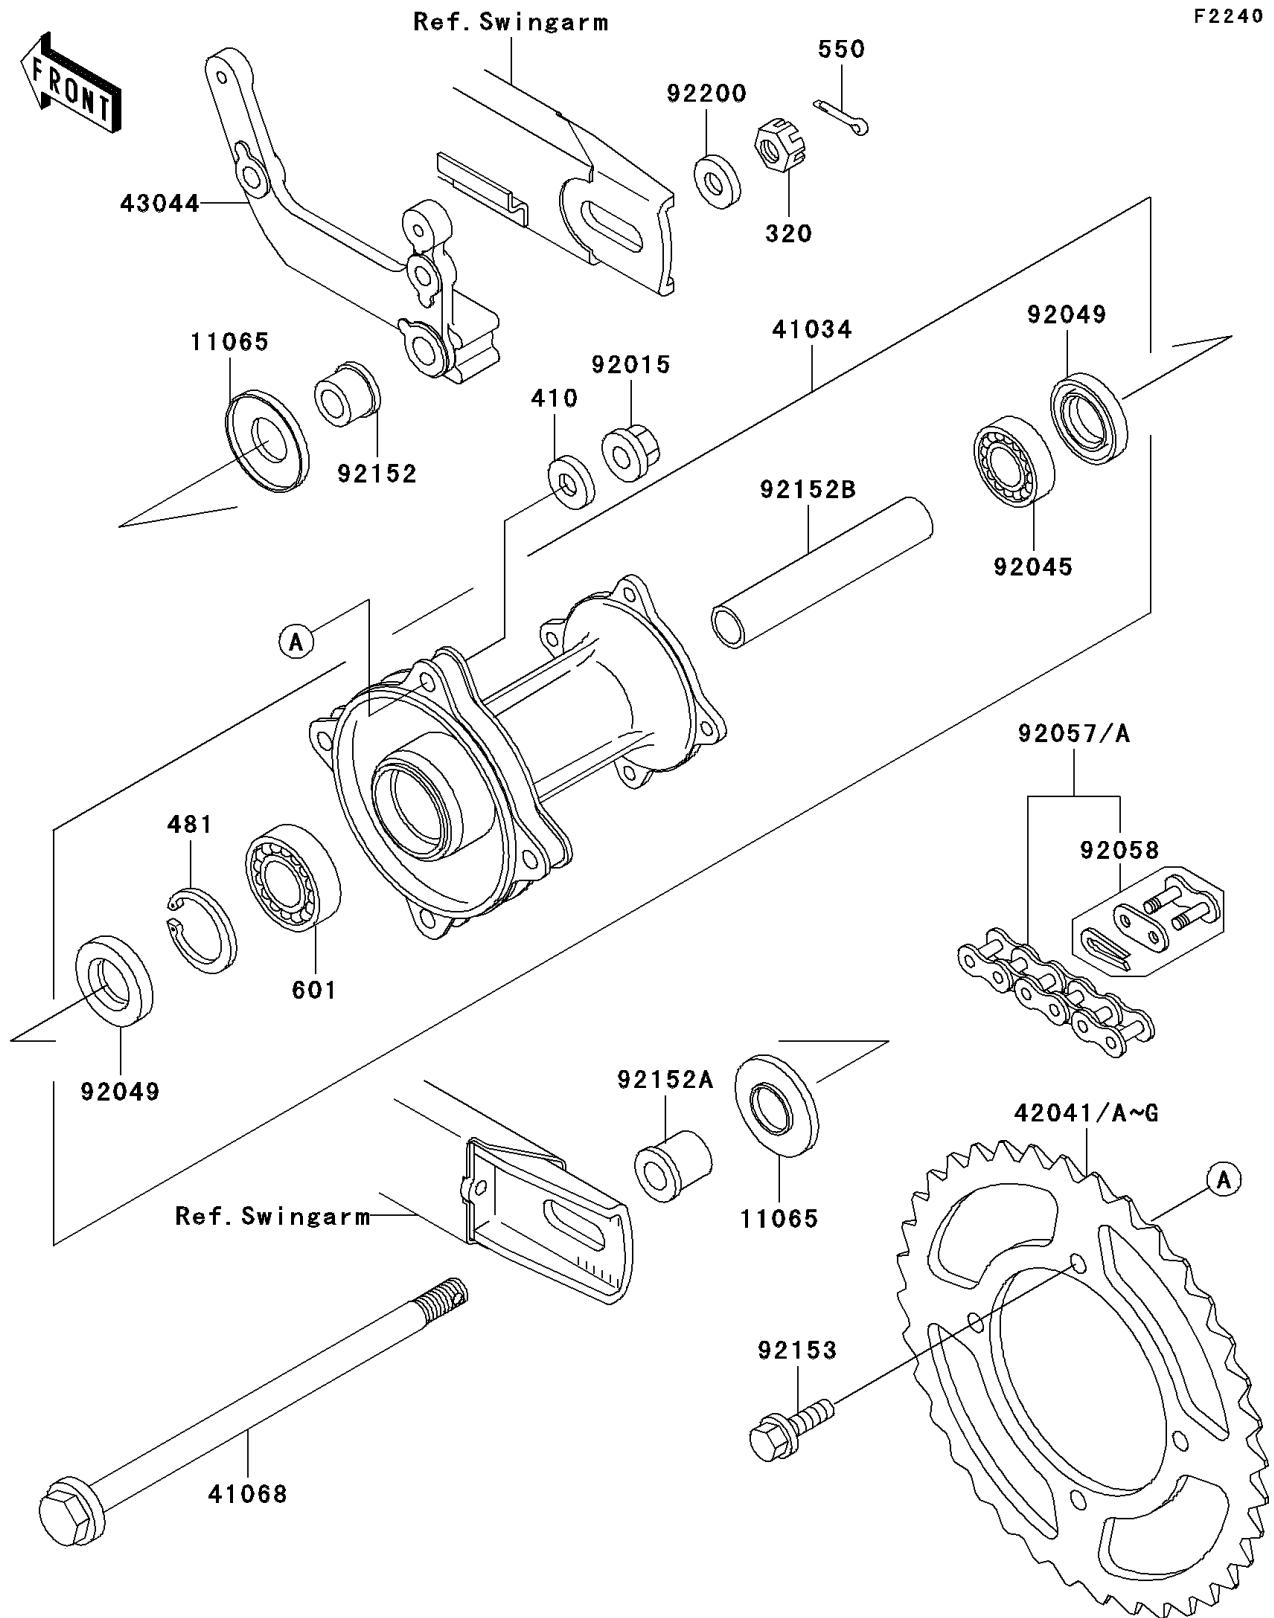

## PARTS DIAGRAM

### Rear Hub

## PARTS LIST

### Rear Hub

ITEM NAME	PART NUMBER	QUANTITY
NUT-CASTLE (Ref # 320)	320G1200	1
WASHER-PLAIN-SMALL,8MM (Ref # 410)	410B0800	4
CIRCLIP-TYPE-C,37MM (Ref # 481)	481J3700	1
PIN-COTTER,3.0X25 (Ref # 550)	550D3025	1
BEARING-BALL,#6201UUC3 (Ref # 601)	601B6301UU	1
CAP (Ref # 11065)	11065-1137	2
DRUM-ASSY,REAR BRAKE (Ref # 41034)	41034-1303	1
AXLE,RR (Ref # 41068)	41068-1419	1
SPROCKET-HUB,45T (Ref # 42041A)	42041-1526	1
SPROCKET-HUB,46T (Ref # 42041C)	42041-1527	1
SPROCKET-HUB,47T (Ref # 42041D)	42041-1528	1
SPROCKET-HUB,48T (Ref # 42041F)	42041-1529	1
SPROCKET-HUB,49T (Ref # 42041G)	42041-1549	1
HOLDER-COMP-CALIPER,RR (Ref # 43044)	43044-1127	1
NUT,8MM (Ref # 92015)	92015-1432	4
BEARING-BALL,TMB201LLUC3/2A (Ref # 92045)	92045-1062	1
SEAL-OIL,TC20376.5 (Ref # 92049)	92049-1257	2
CHAIN,DRIVE,DID420MBK1X110L (Ref # 92057A)	92057-1504	1
JOINT-CHAIN,DRIVE (Ref # 92058)	92058-1073	1
COLLAR,AXLE,L=15.5 (Ref # 92152)	92152-1196	1
COLLAR,RR AXLE,L=22 (Ref # 92152A)	92152-1198	1
COLLAR,RR BRAKE DRUM,L=89 (Ref # 92152B)	92152-1199	1
BOLT,FLANGED,8X28 (Ref # 92153)	92153-1101	4
WASHER,12.3X23X2.3 (Ref # 92200)	92200-1004	1