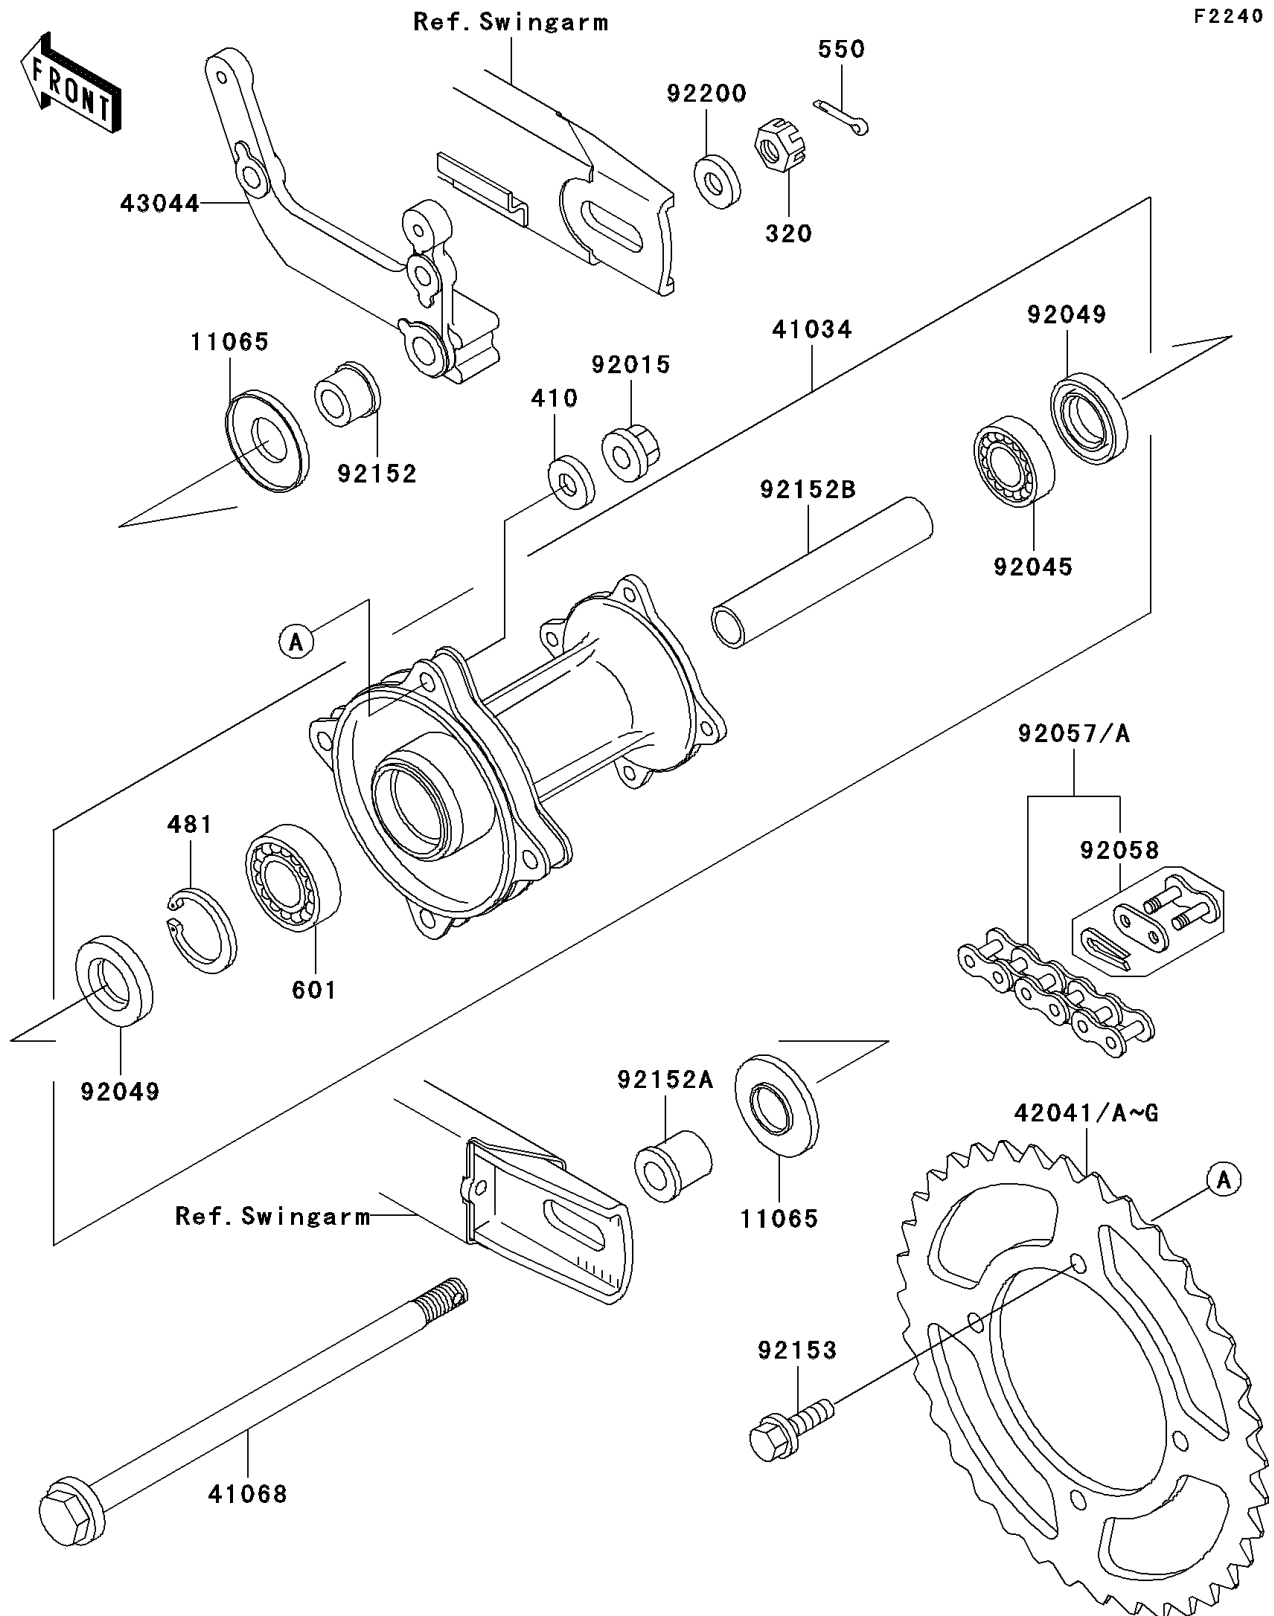

2001 KX65

PARTS DIAGRAM

Rear Hub

2001 KX65

PARTS LIST

Rear Hub

ITEM NAME

PART NUMBER

QUANTITY
