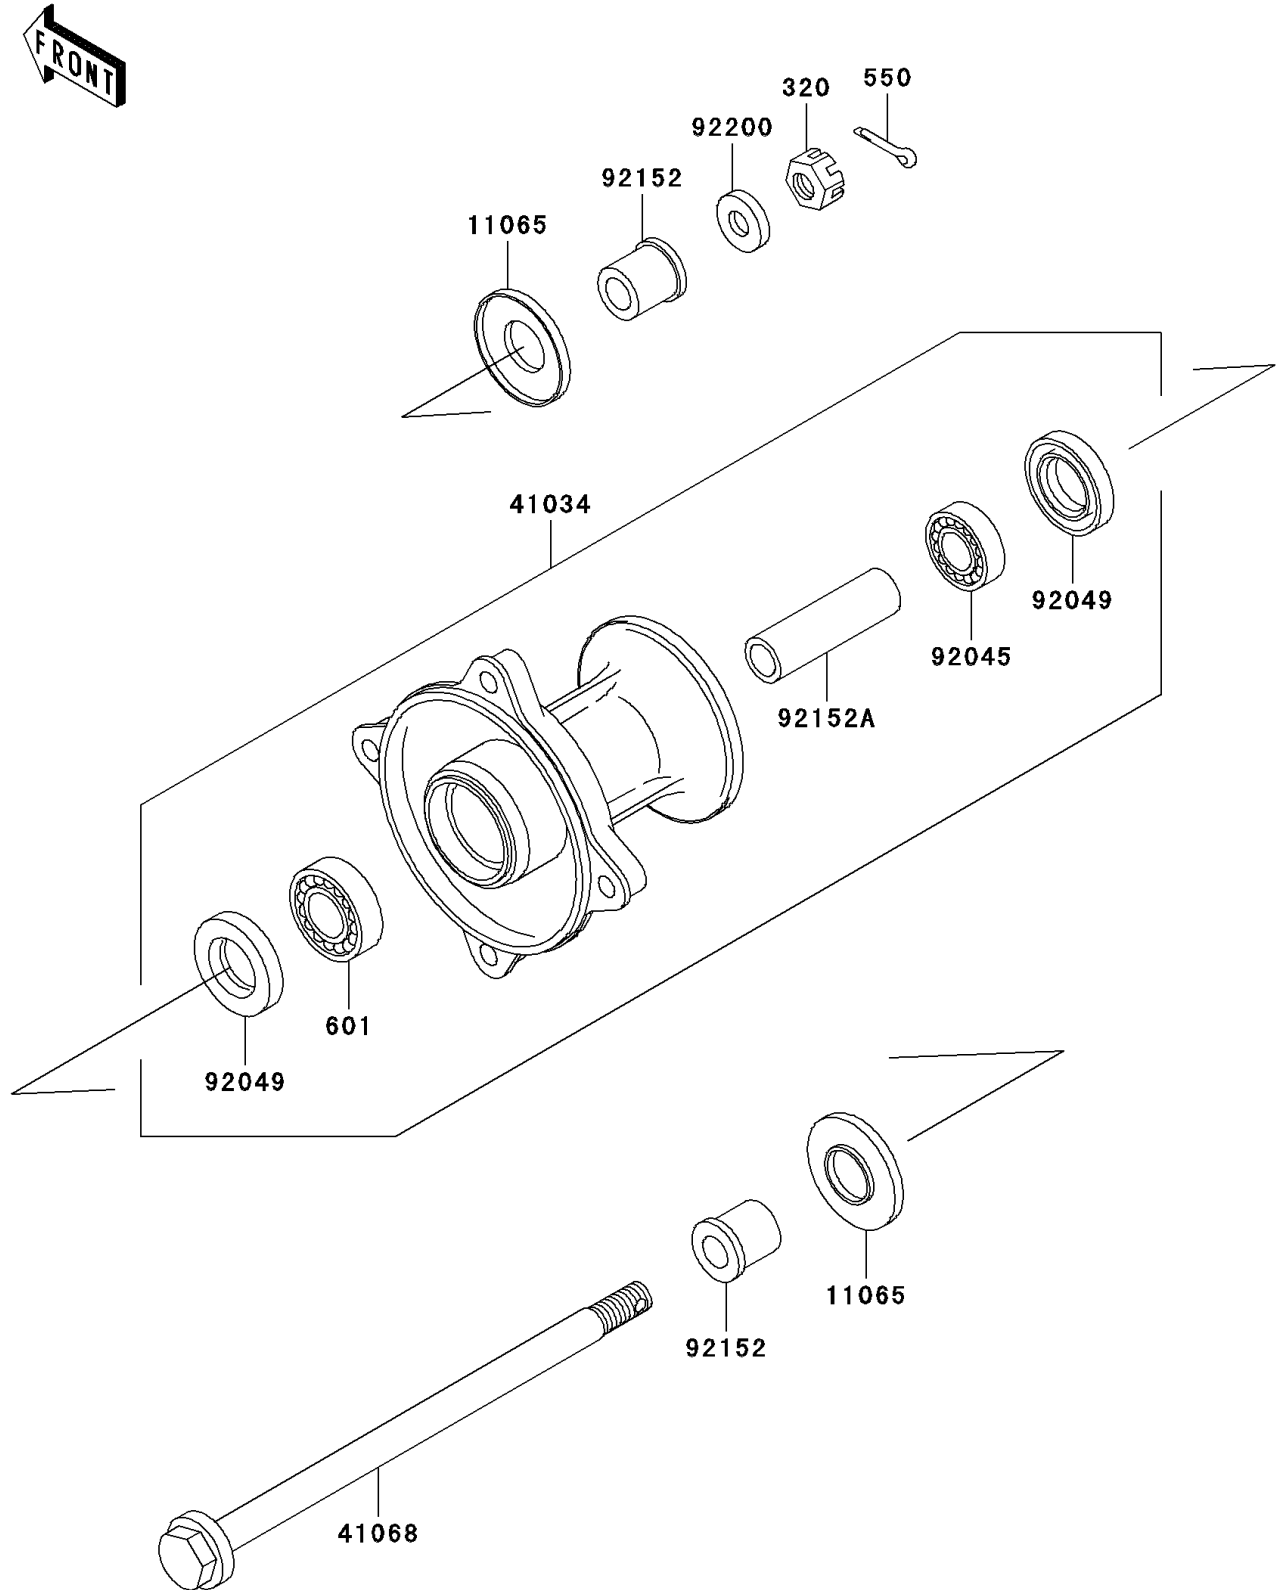

2004 KX65

PARTS DIAGRAM

Front Hub

F2230

2004 KX65

PARTS LIST

Front Hub

ITEM NAME

PART NUMBER

QUANTITY
