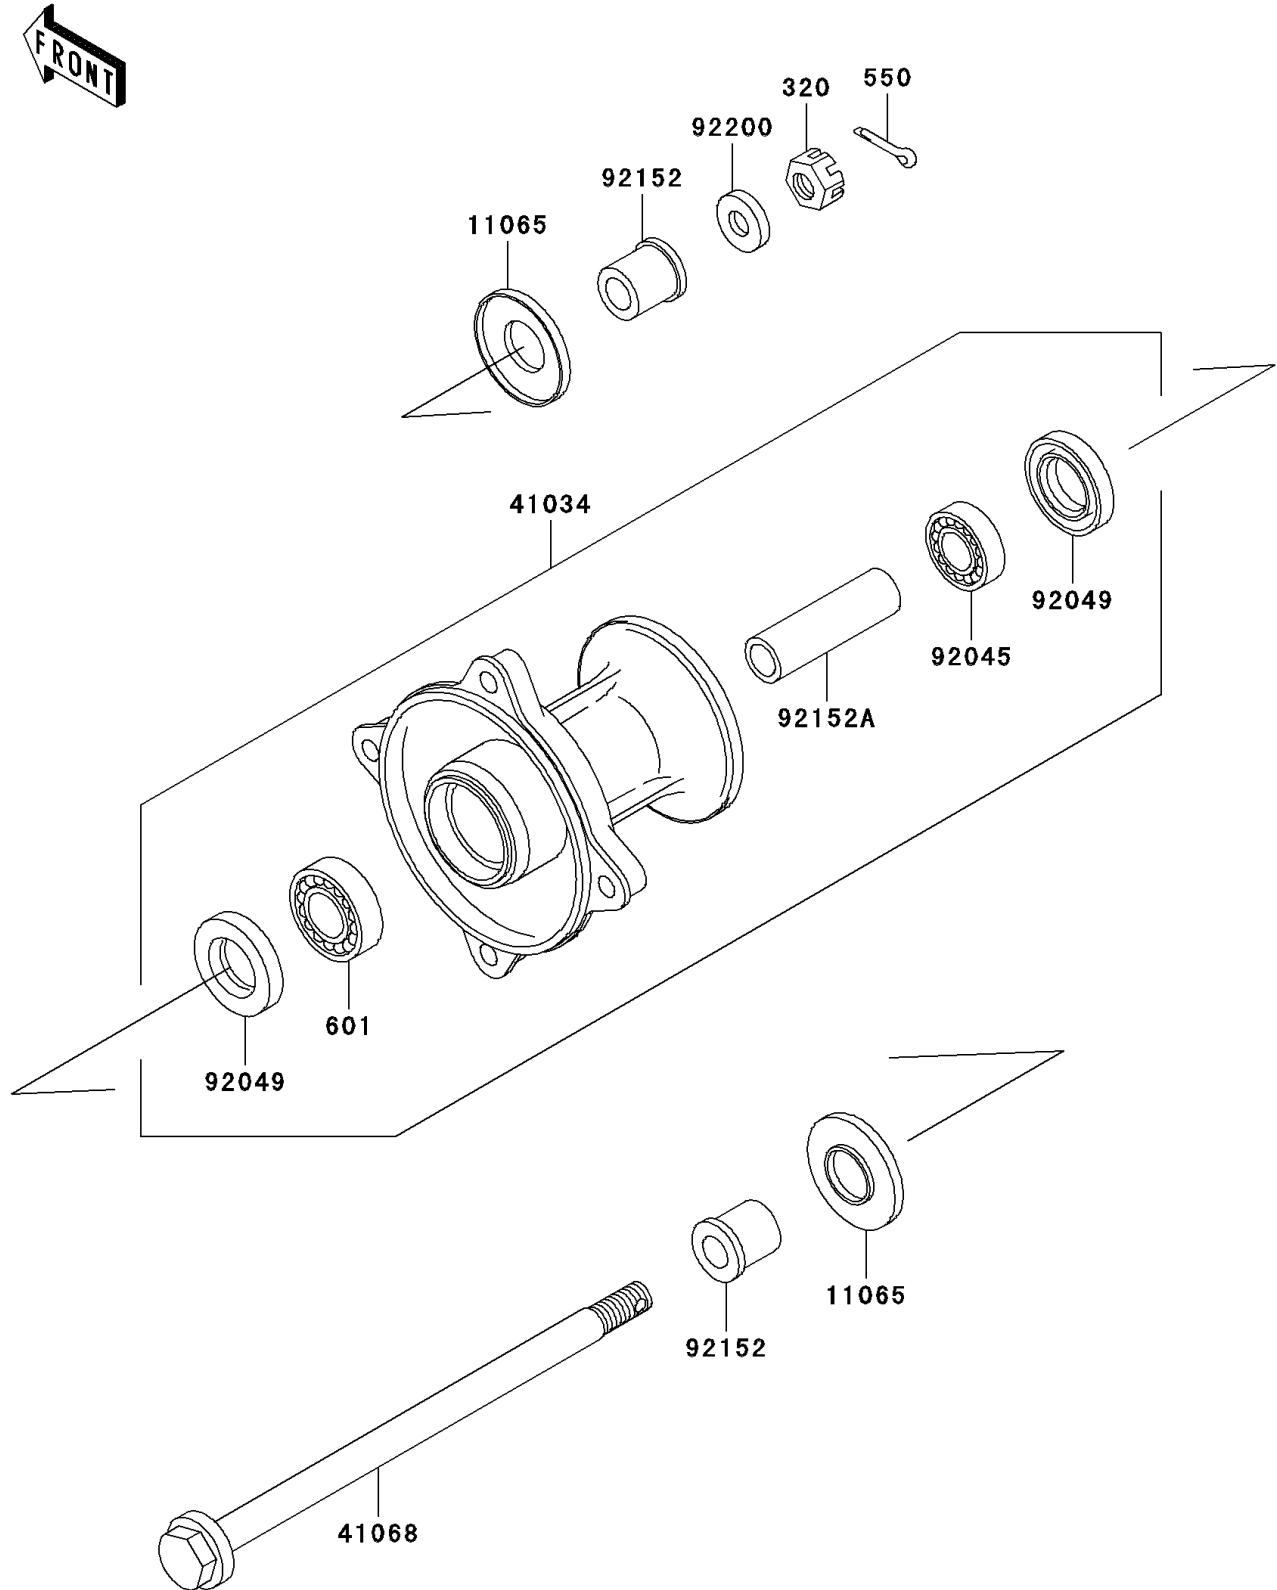

## PARTS DIAGRAM

### Front Hub

F2230

## PARTS LIST

### Front Hub

**Kawasaki**

Let the Good Times Roll®

ITEM NAME	PART NUMBER	QUANTITY
NUT-CASTLE (Ref # 320)	320G1200	1
PIN-COTTER,3.0X25 (Ref # 550)	550D3025	1
BEARING-BALL,#6201UUC3 (Ref # 601)	601B6301UU	1
CAP (Ref # 11065)	11065-1137	2
DRUM-ASSY,FRONT BRAKE (Ref # 41034)	41034-1302	1
AXLE,FR (Ref # 41068)	41068-1418	1
BEARING-BALL,TMB201LLUC3/2A (Ref # 92045)	92045-1062	1
SEAL-OIL,TC20376.5 (Ref # 92049)	92049-1257	2
COLLAR,AXLE,L=15.5 (Ref # 92152)	92152-1196	2
COLLAR,FR BRAKE DRUM,L=59 (Ref # 92152A)	92152-1197	1
WASHER,12.3X23X2.3 (Ref # 92200)	92200-1004	1