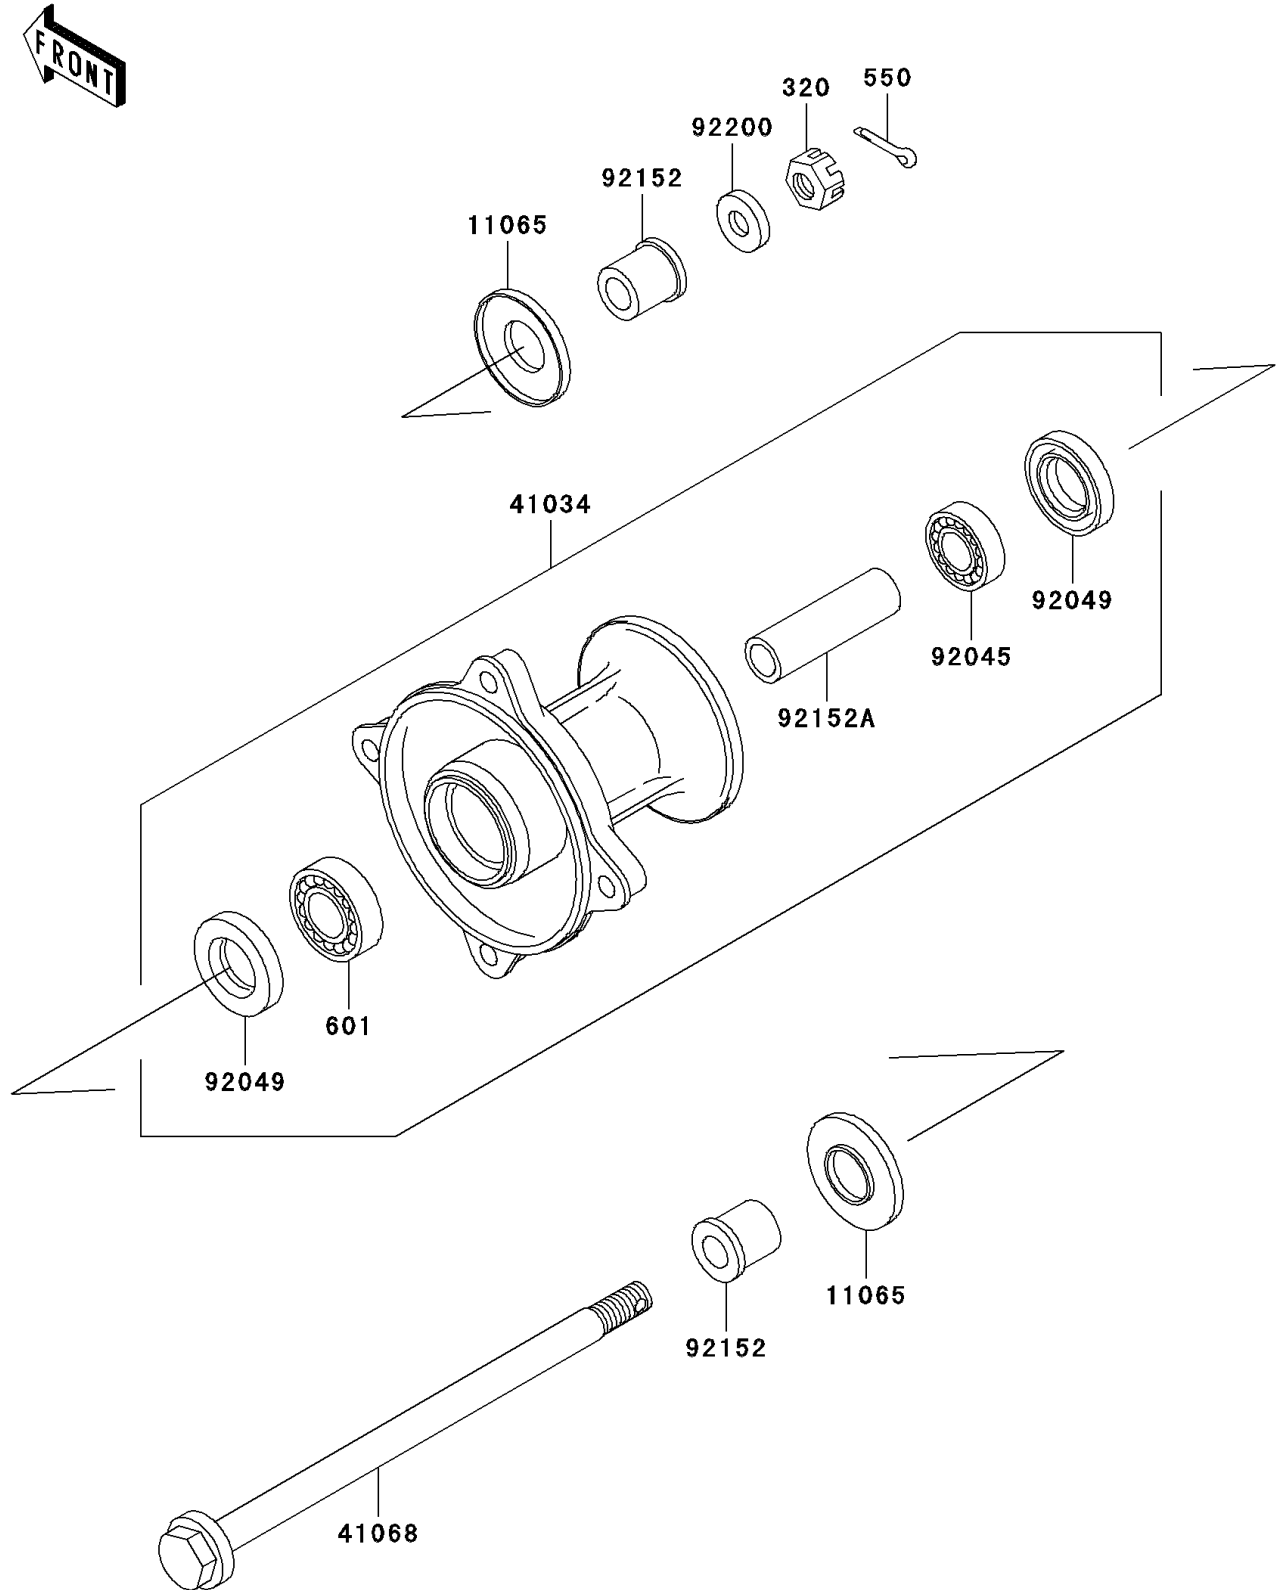

2000 KX65

PARTS DIAGRAM

Front Hub

F2230

2000 KX65

PARTS LIST

Front Hub

Kawasaki

Let the Good Times Roll®

ITEM NAME

PART NUMBER

QUANTITY
