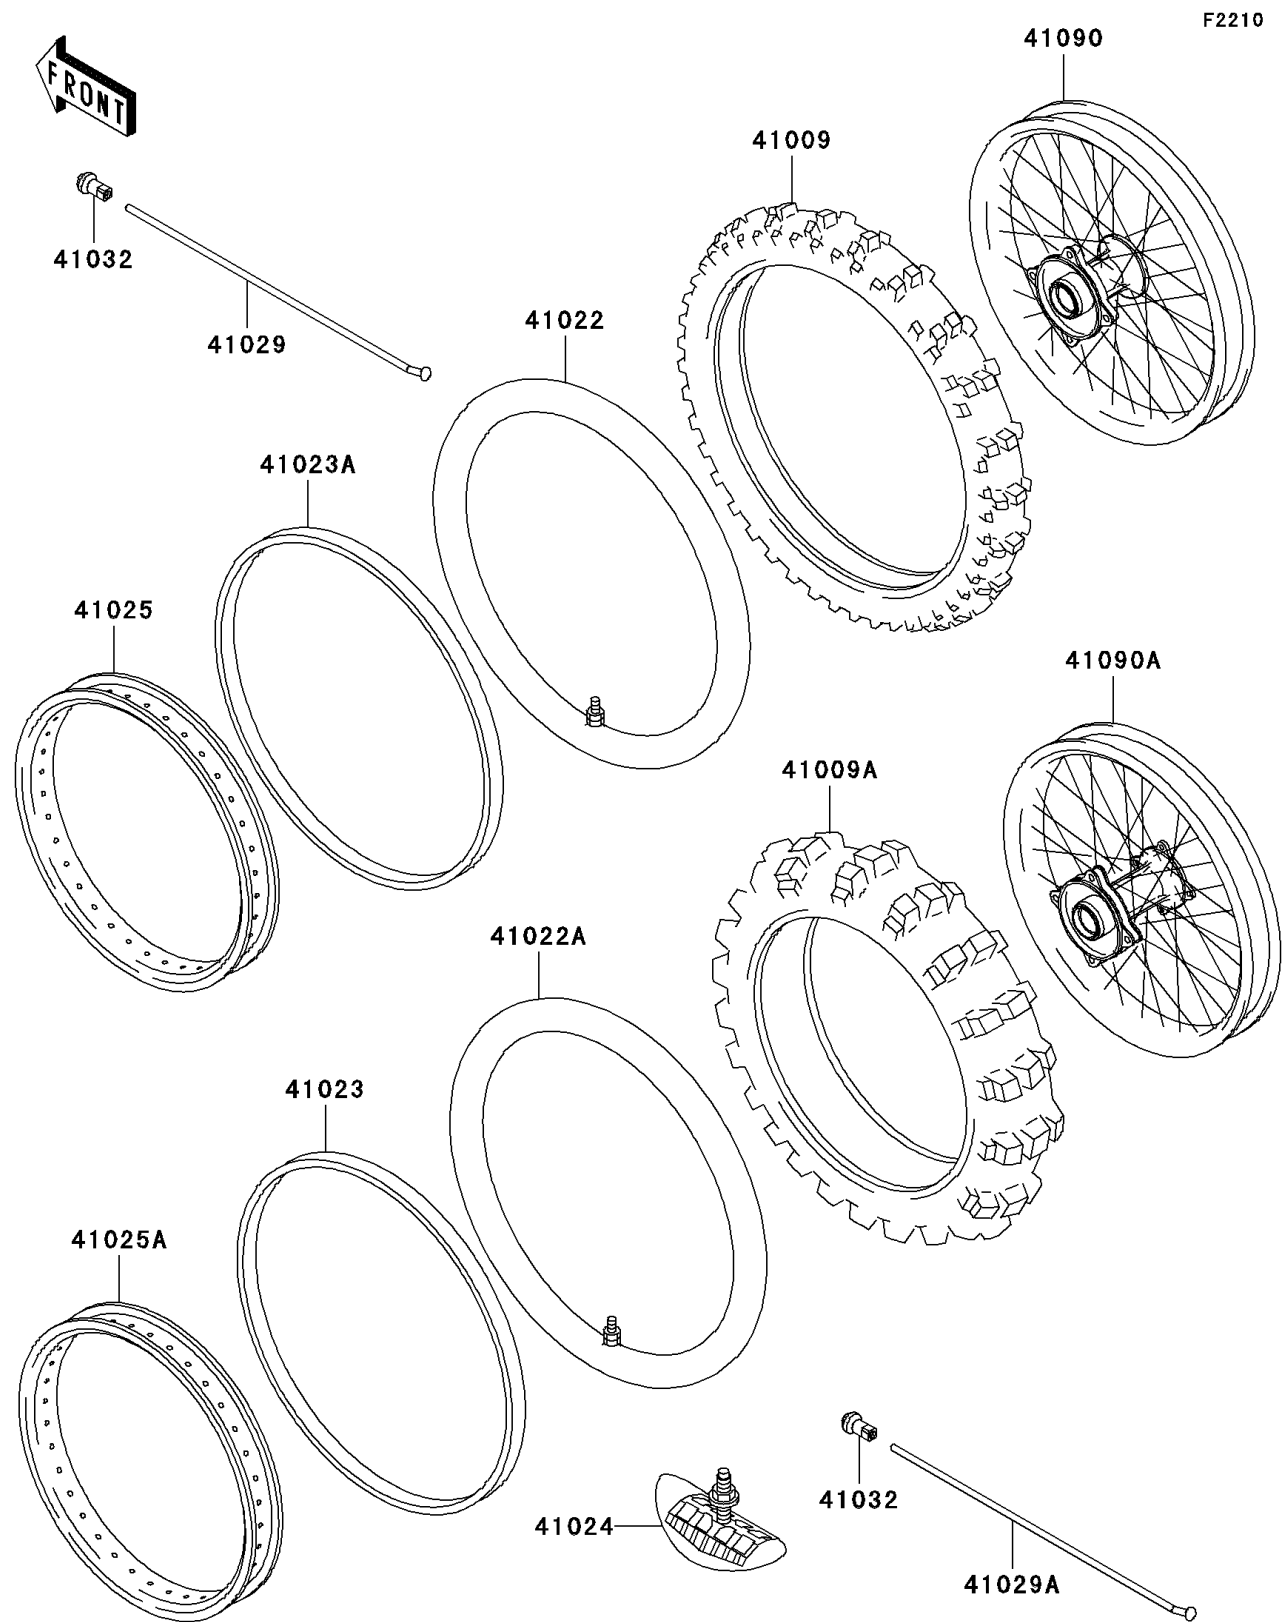

2002 KX65

PARTS DIAGRAM

Wheels/Tires

2002 KX65

PARTS LIST

Wheels/Tires

ITEM NAME	PART NUMBER	QUANTITY
TIRE,FR,60/100-14 30M,D755F(D) (Ref # 41009)	41009-1258	1
TIRE,RR,80/100-12 41M,D755(D) (Ref # 41009A)	41009-1259	1
TUBE-TIRE,60/100-14(D) (Ref # 41022)	41022-1114	1
TUBE-TIRE,80/100-12(D) (Ref # 41022A)	41022-1115	1
BAND-RIM,80/100-12(D) (Ref # 41023)	41023-1066	1
BAND-RIM,80/100-14(D) (Ref # 41023A)	41023-1068	1
STOPPER-RIM,1.60-M(DUNLOP) (Ref # 41024)	41024-010	1
RIM,FR,1.40X14 (Ref # 41025)	41025-1388	1
RIM,RR,1.60X12 (Ref # 41025A)	41025-1389	1
SPOKE-INNER,FR,150MMX159D (Ref # 41029)	41029-1302	28
SPOKE-INNER,RR,125.5MMX167D (Ref # 41029A)	41029-1303	28
NIPPLE-SPOKE (Ref # 41032)	41032-1055	56
WHEEL-SUB ASSY,FR (Ref # 41090)	41090-1124	1
WHEEL-SUB ASSY,RR (Ref # 41090A)	41090-1125	1