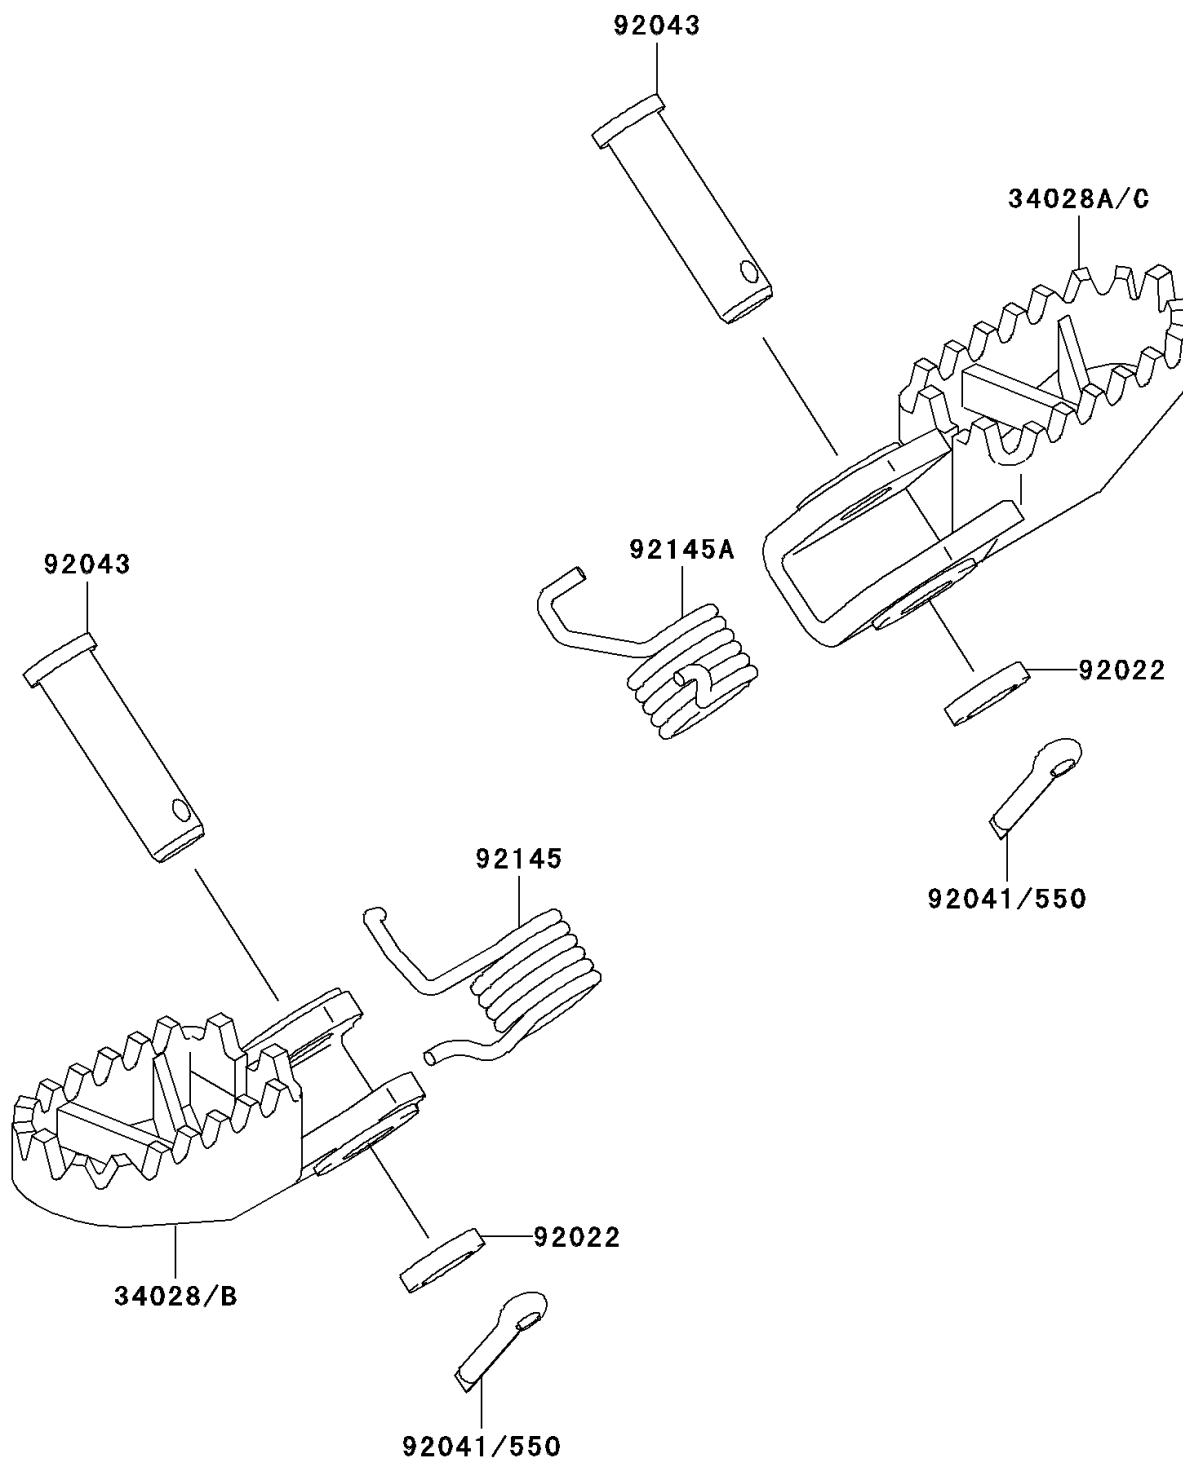

2004 KX65

PARTS DIAGRAM

Footrests

F2160

2004 KX65

PARTS LIST

Footrests

ITEM NAME

PART NUMBER

QUANTITY
