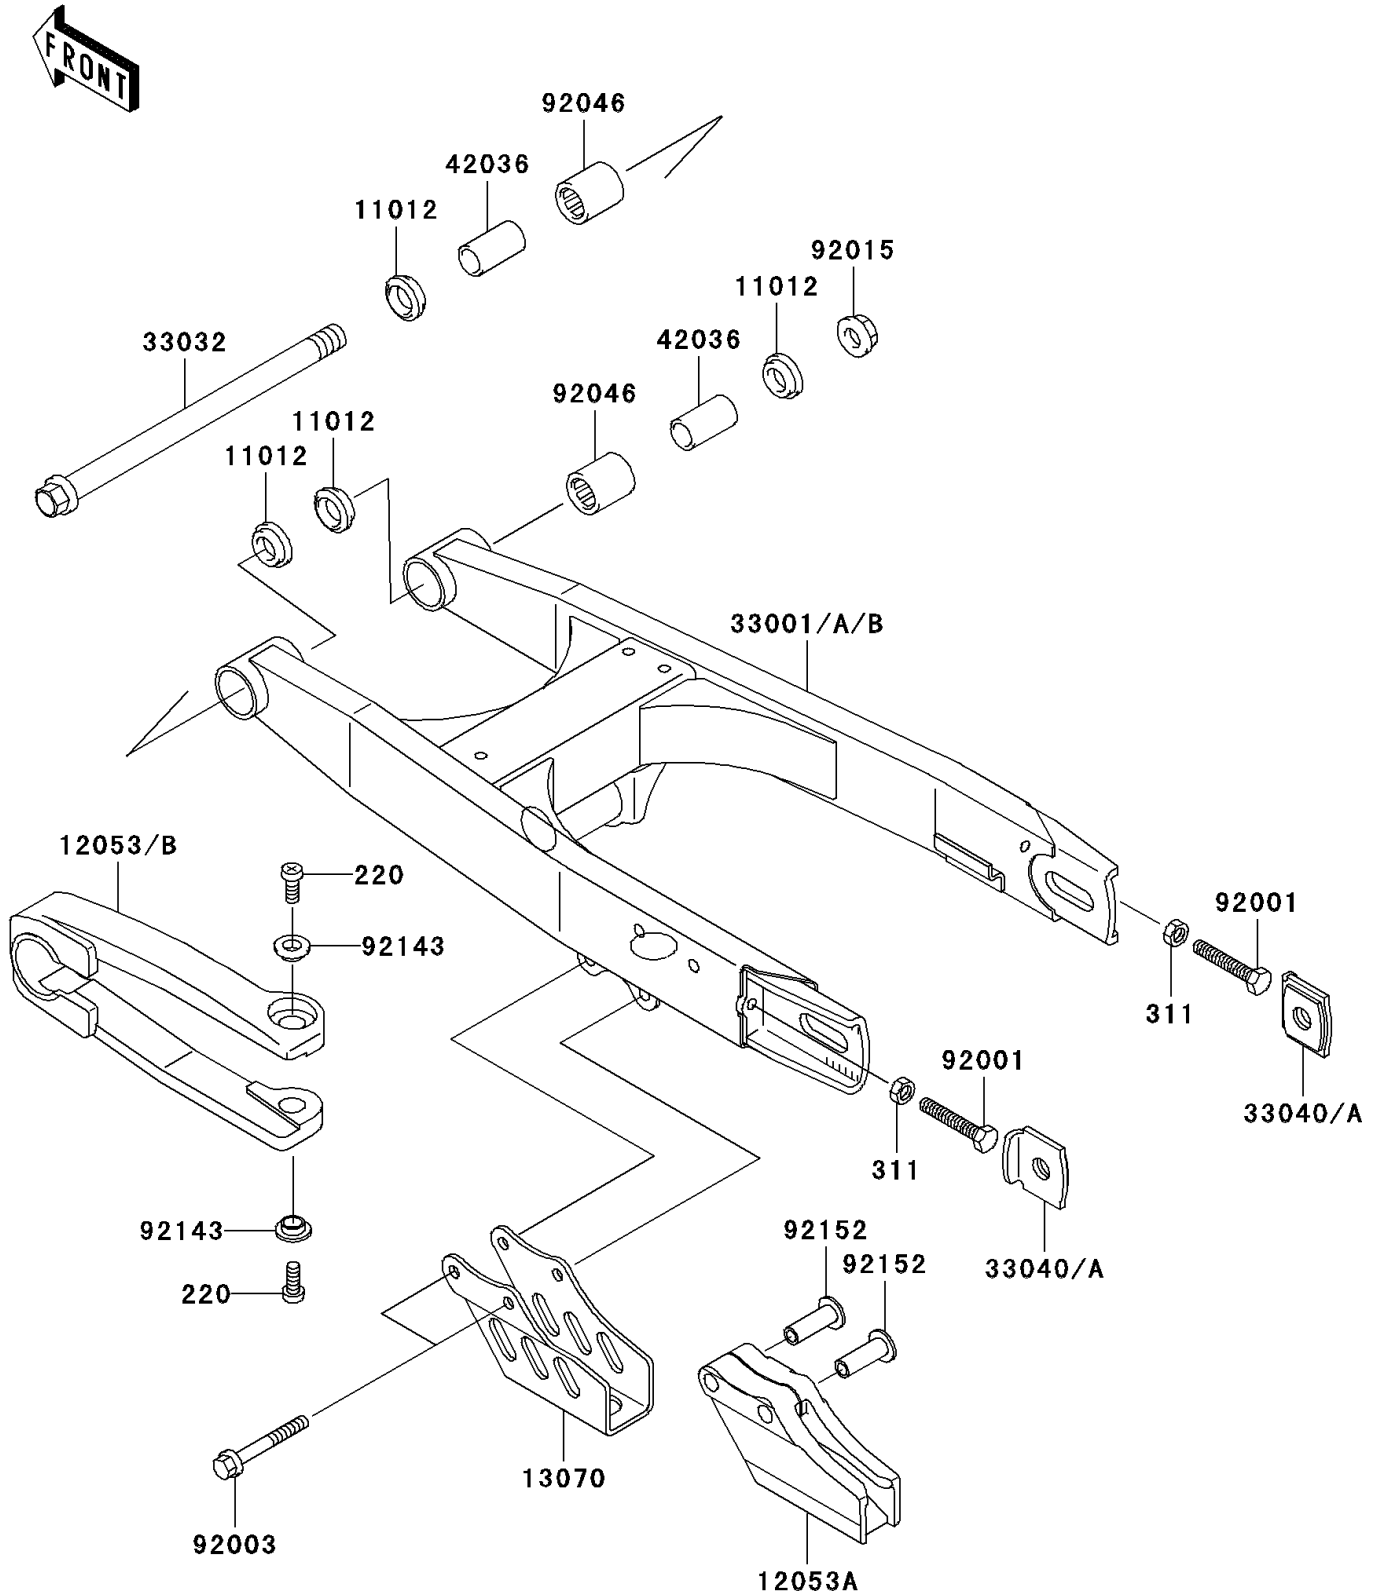

2004 KX65

PARTS DIAGRAM

Swingarm

F2141

2004 KX65

PARTS LIST

Swingarm

ITEM NAME

PART NUMBER

QUANTITY
