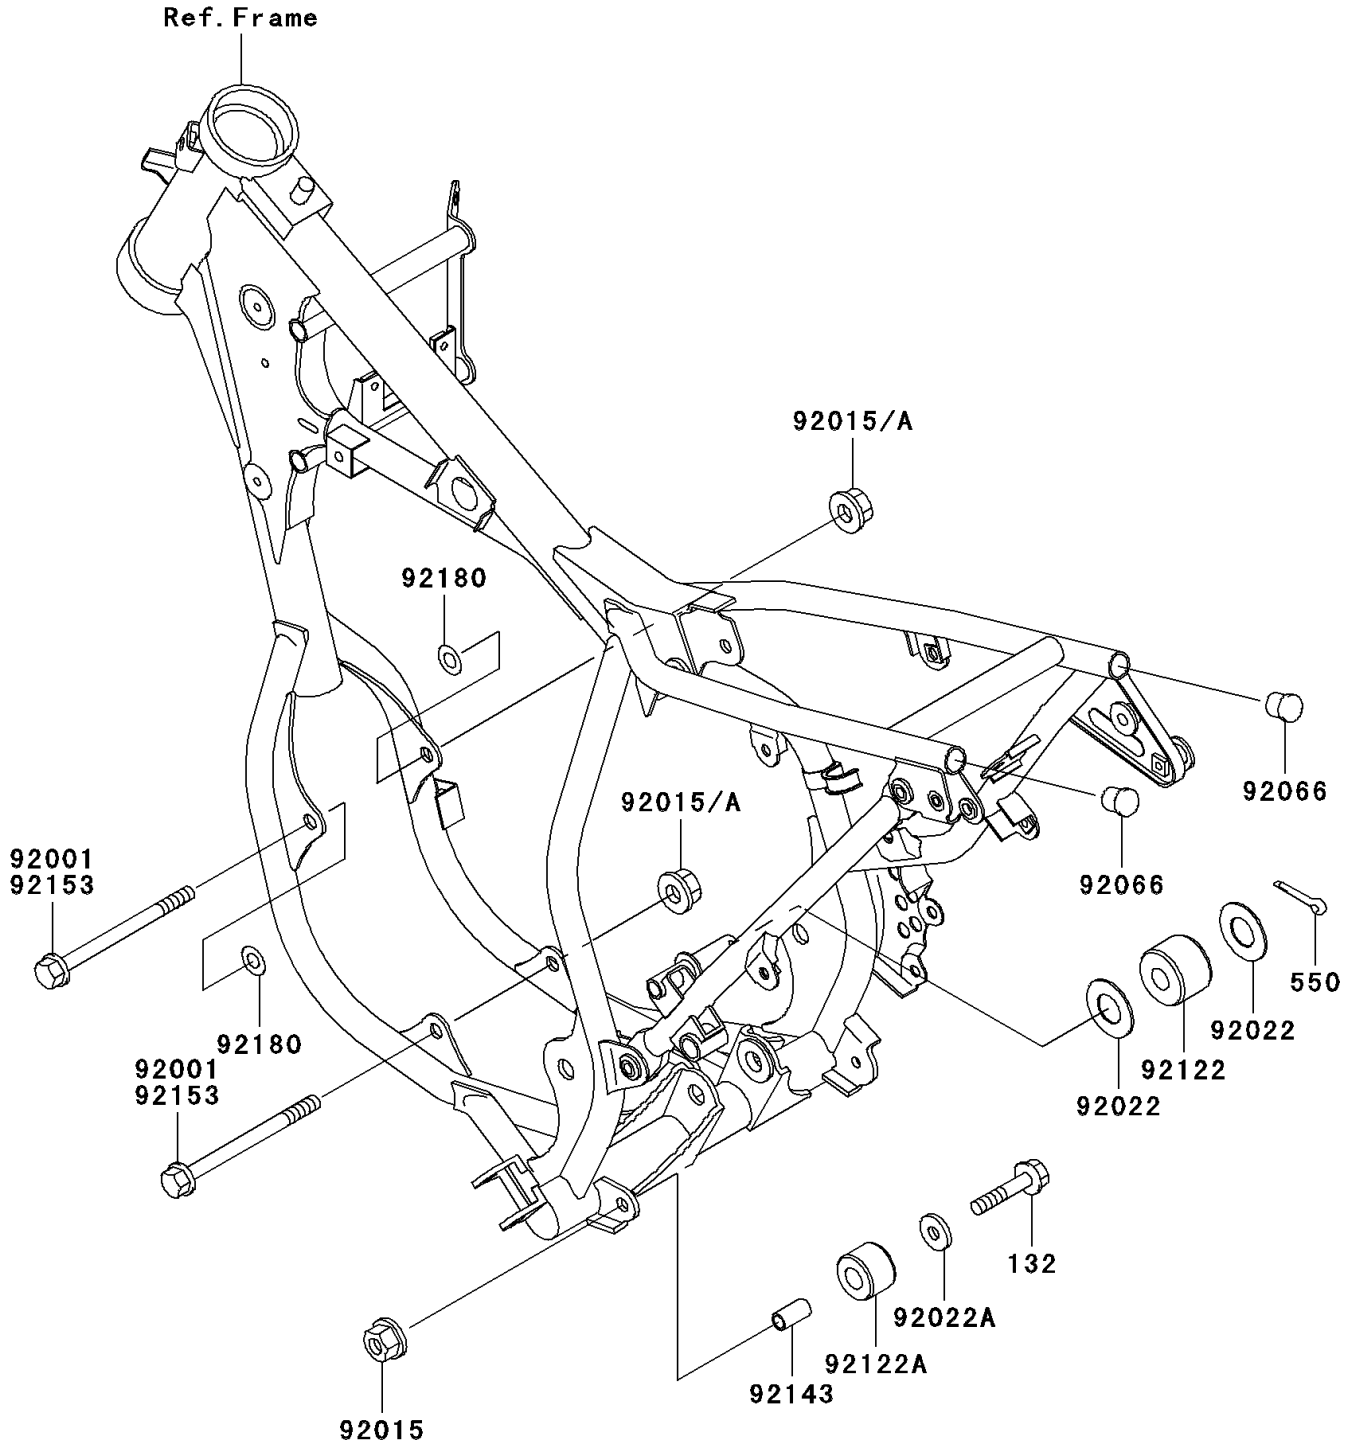

2001 KX65

PARTS DIAGRAM

Engine Mount

F2122

2001 KX65

PARTS LIST

Engine Mount

Kawasaki

Let the Good Times Roll®

ITEM NAME

PART NUMBER

QUANTITY
