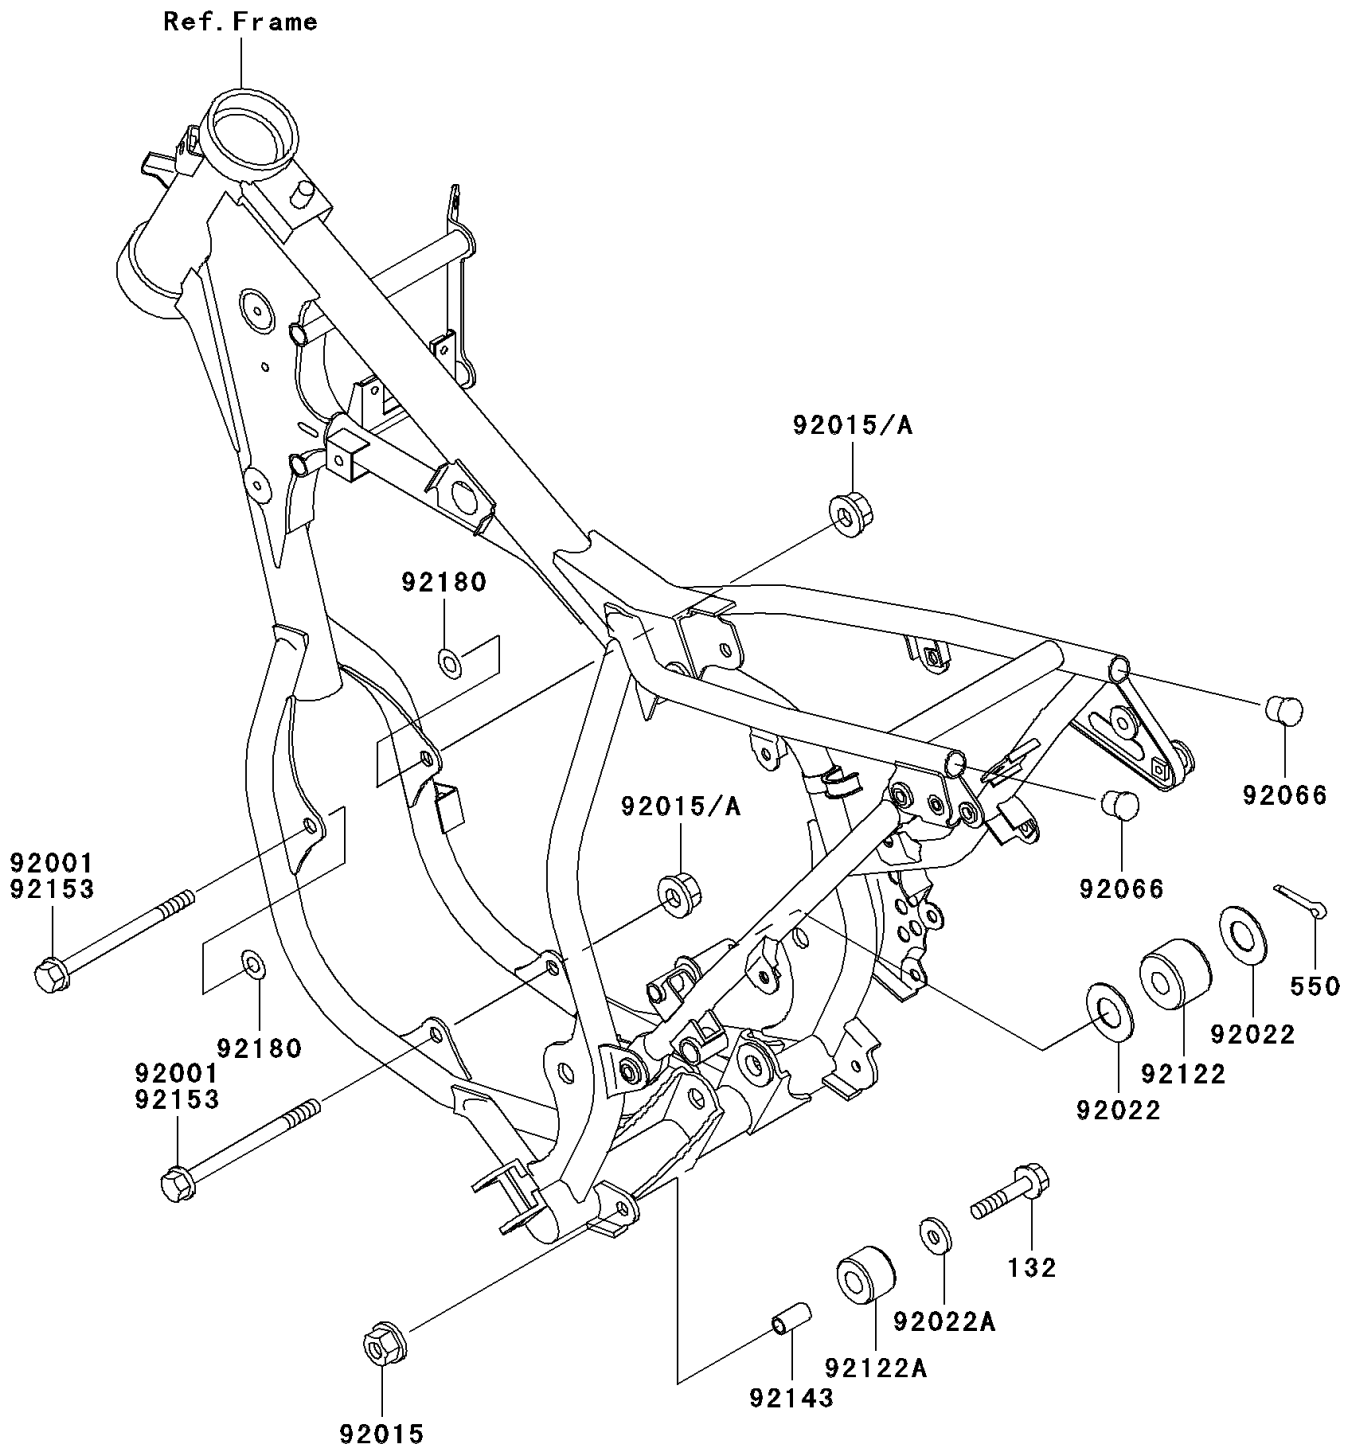

2000 KX65

PARTS DIAGRAM

Engine Mount

F2122

2000 KX65

PARTS LIST

Engine Mount

Kawasaki

Let the Good Times Roll®

ITEM NAME

PART NUMBER

QUANTITY
