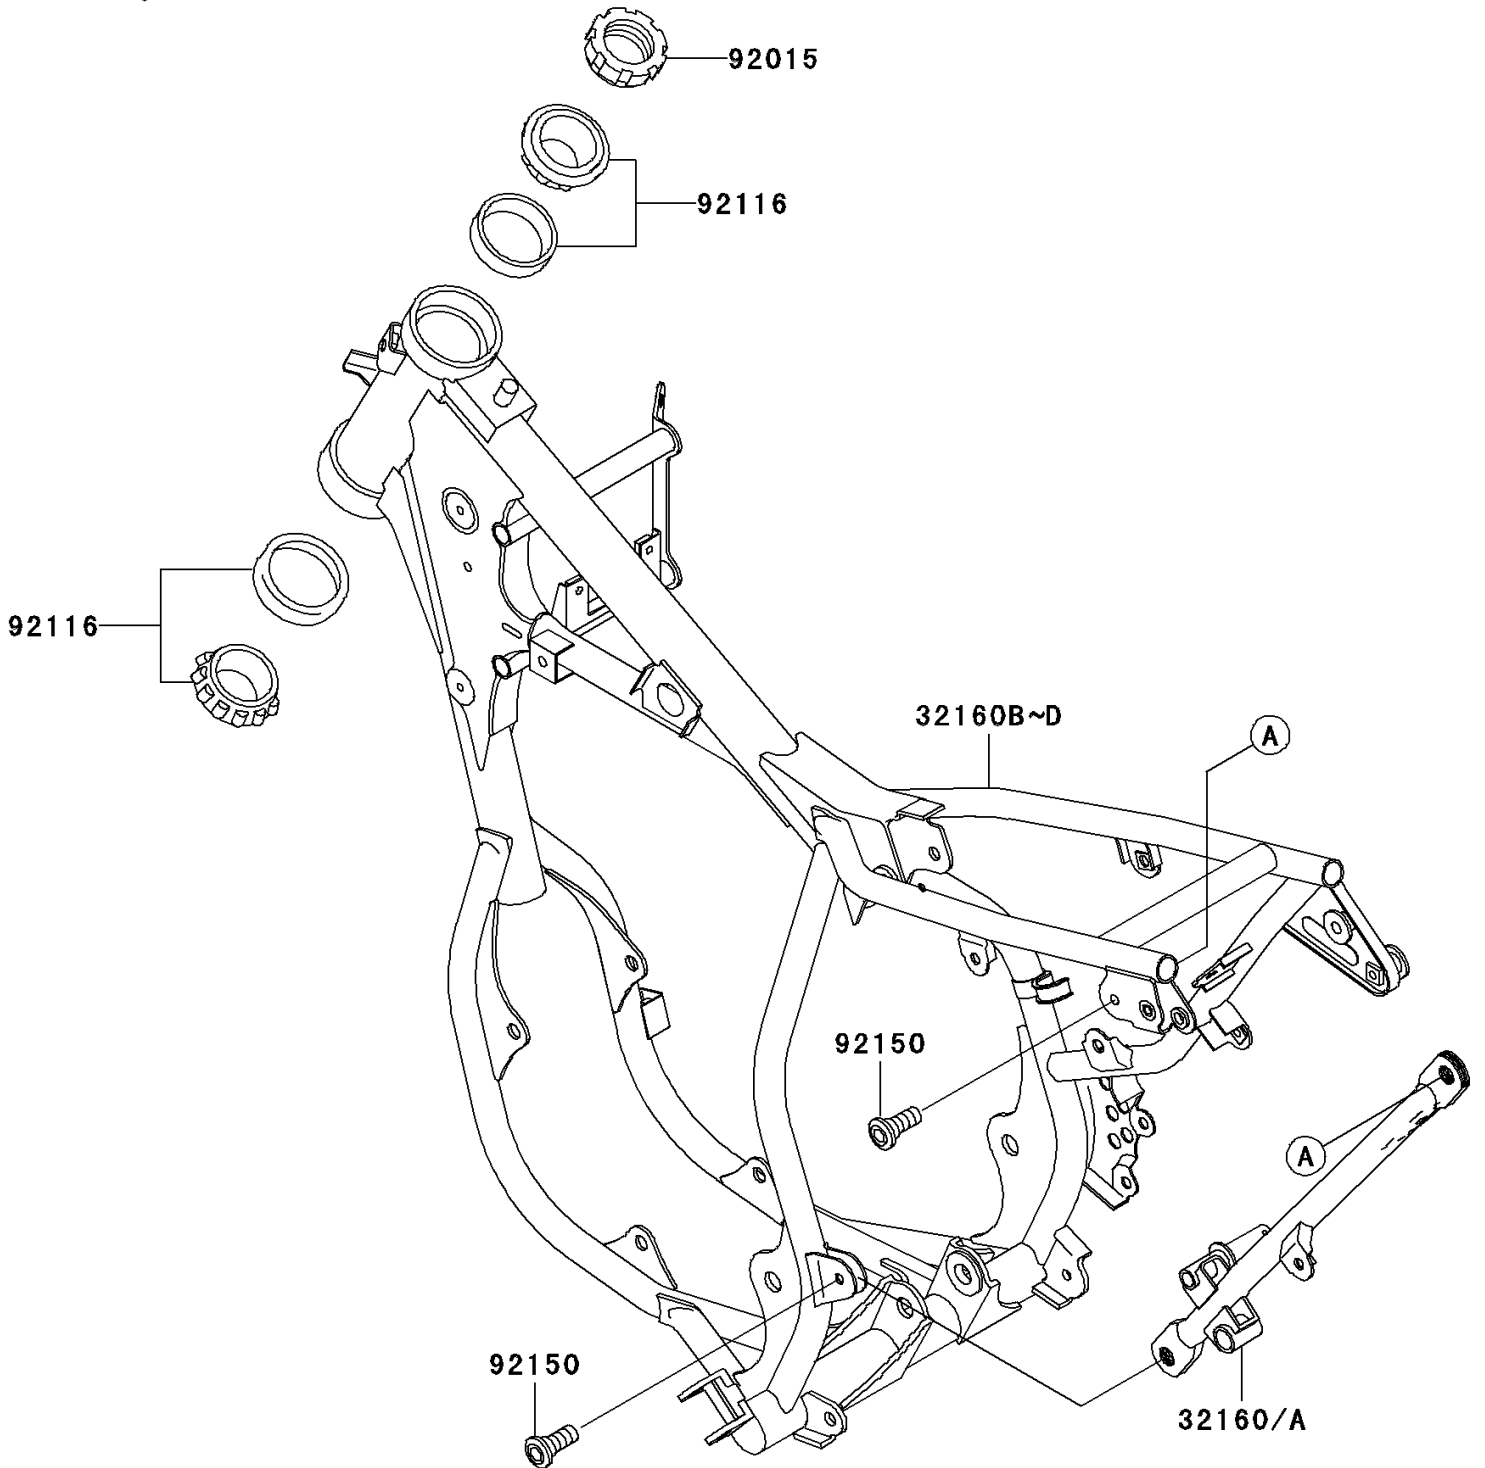

2004 KX65

PARTS DIAGRAM

Frame

F2120

2004 KX65

PARTS LIST

Frame

ITEM NAME

PART NUMBER

QUANTITY
