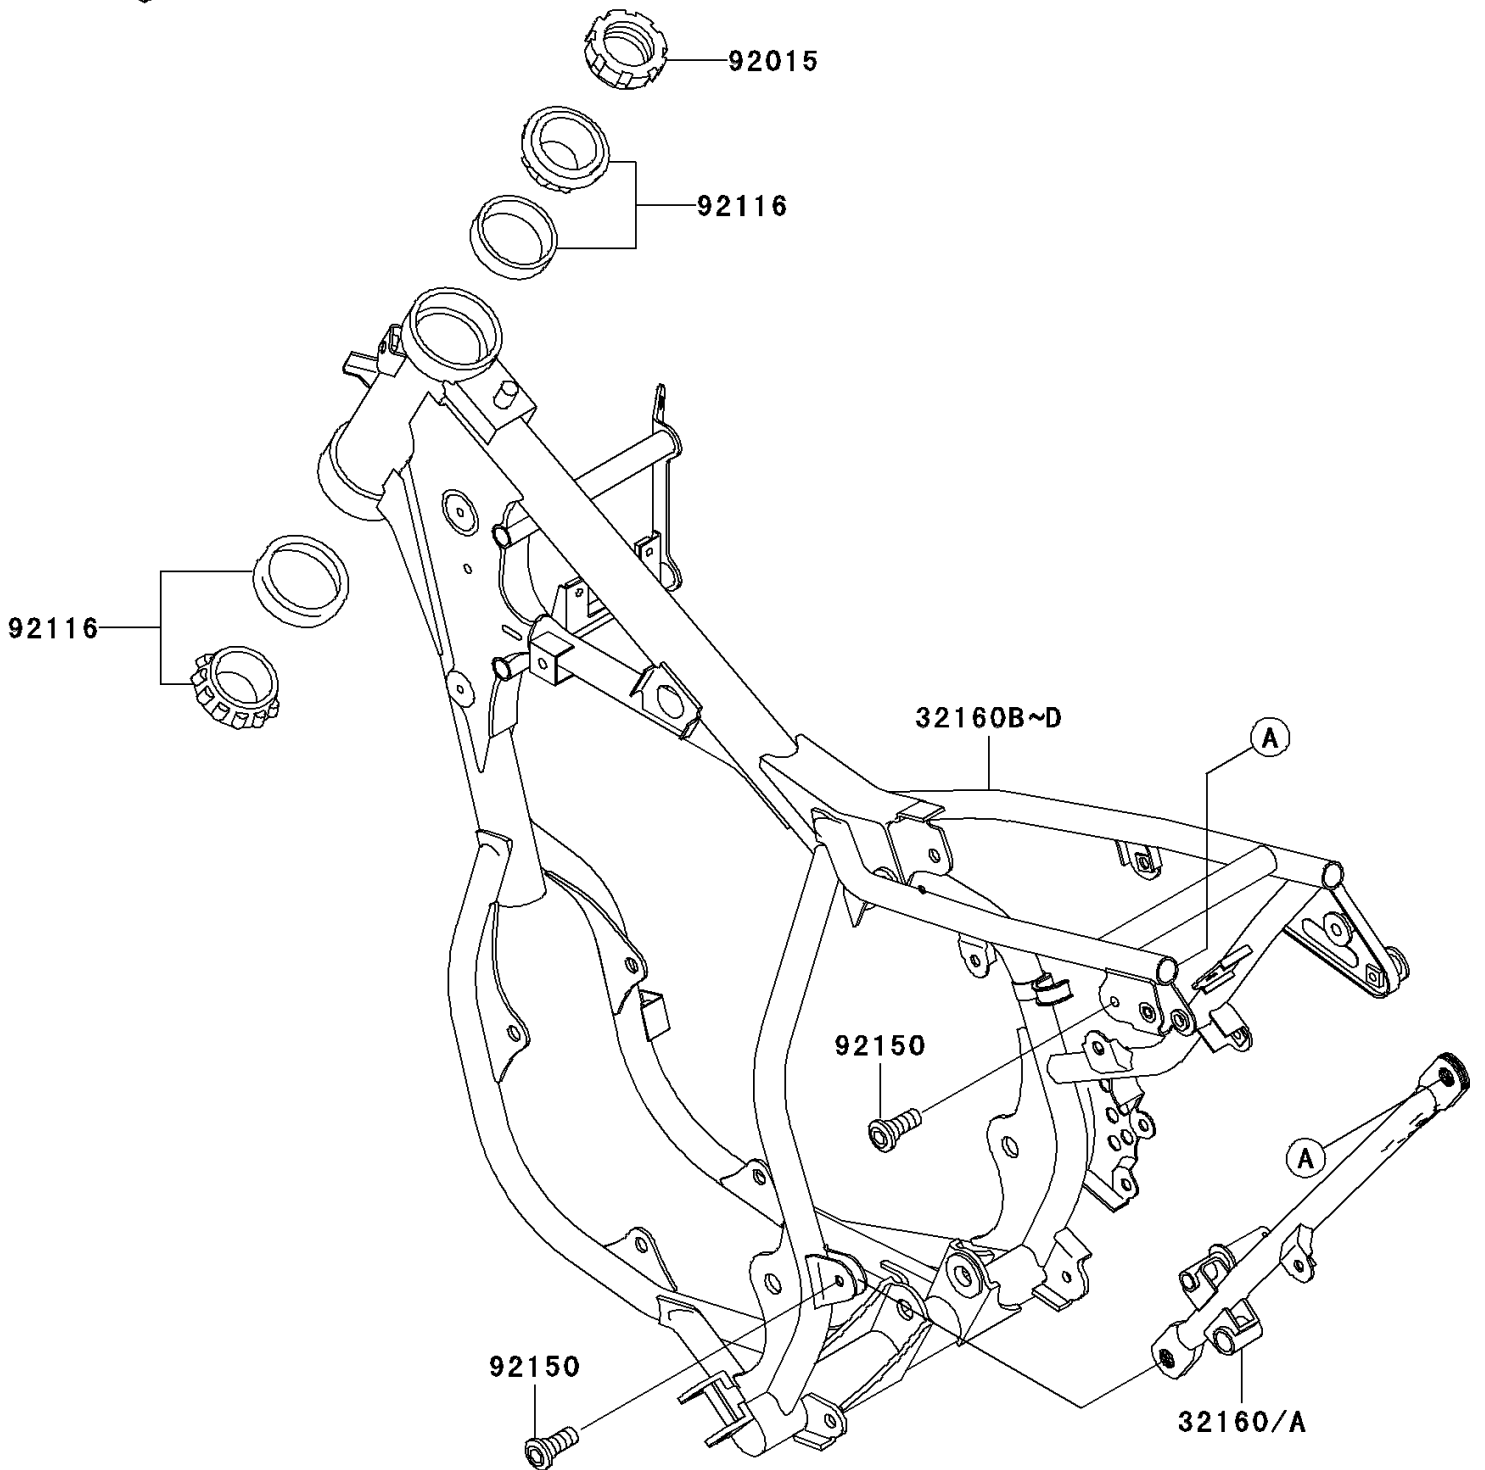

2001 KX65

PARTS DIAGRAM

Frame

F2120

2001 KX65

PARTS LIST

Frame

ITEM NAME

PART NUMBER

QUANTITY
