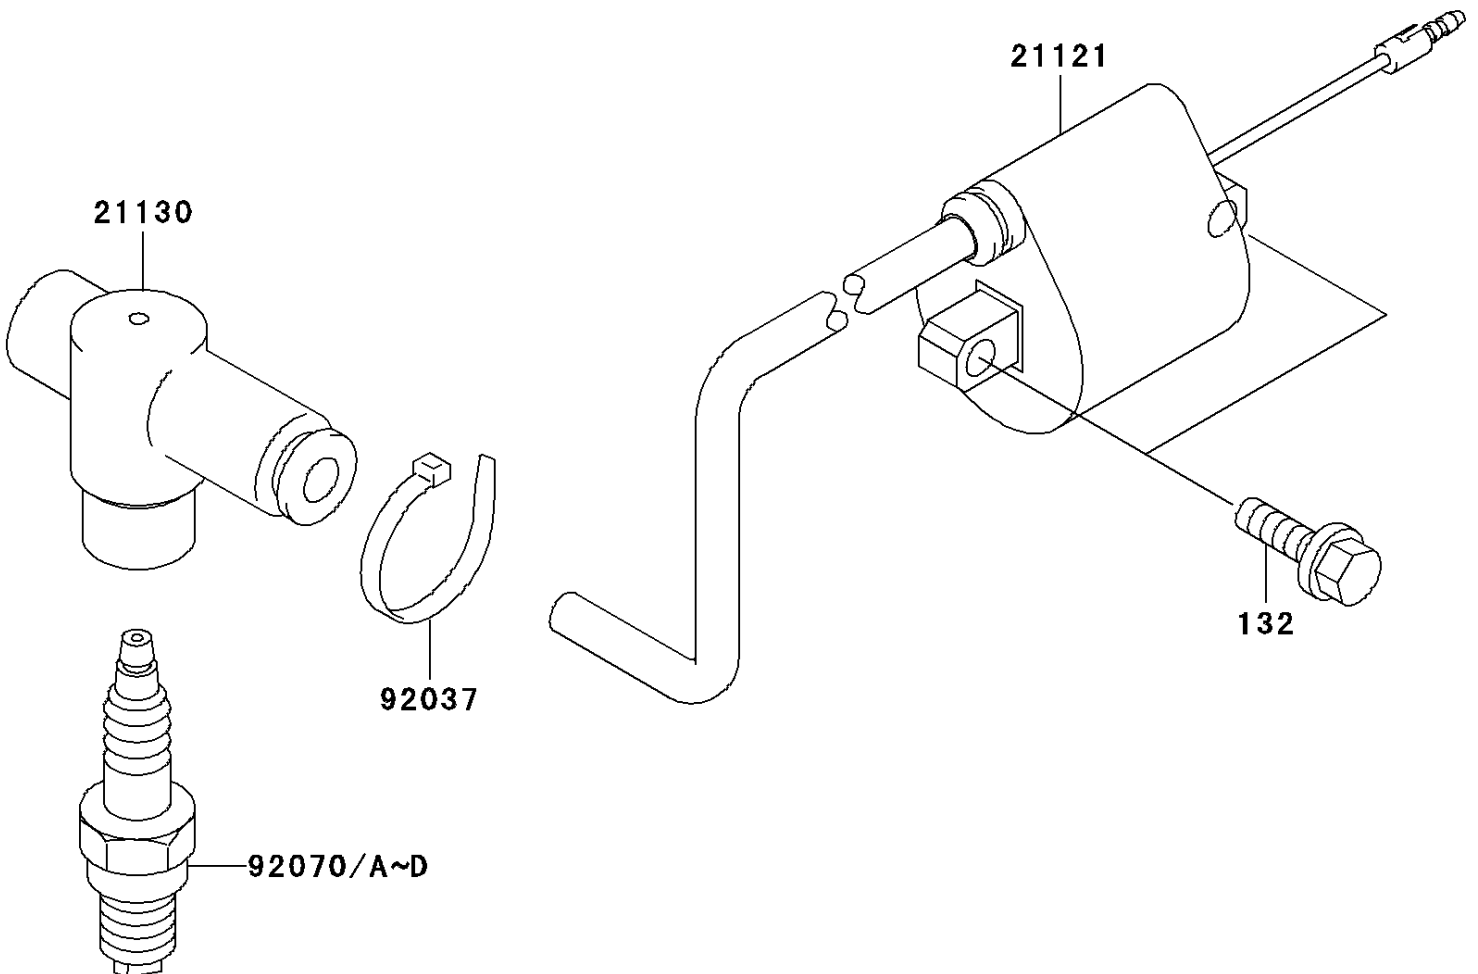

2004 KX65

PARTS DIAGRAM

Ignition System

E1830

2004 KX65

PARTS LIST

Ignition System

Kawasaki

Let the Good Times Roll®

ITEM NAME

PART NUMBER

QUANTITY
